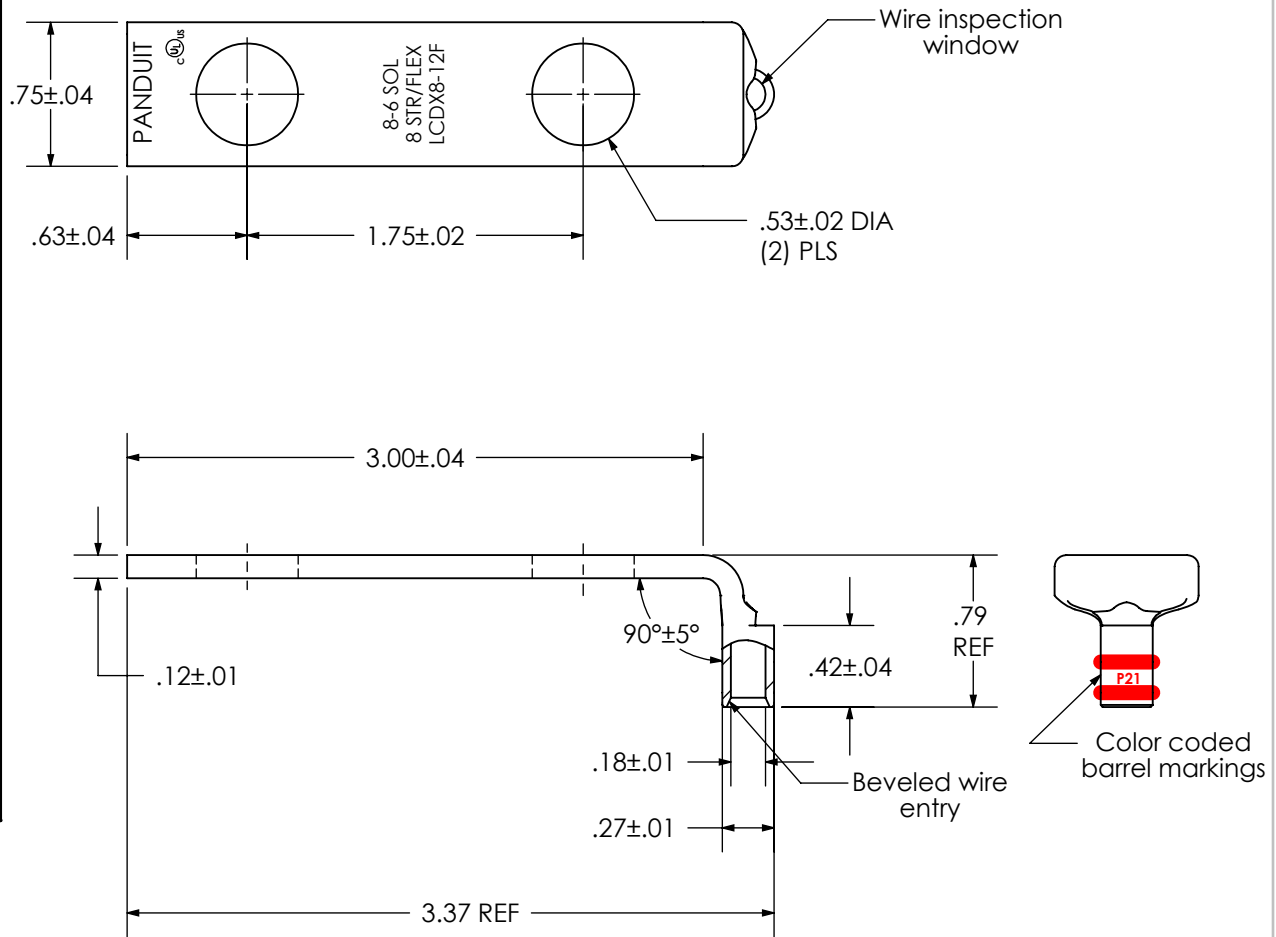

THIS COPY IS PROVIDED ON A RESTRICTED BASIS AND IS NOT TO BE USED IN ANY WAY DETRIMENTAL TO THE INTERESTS OF PANDUIT CORP.

Material	High Conductivity Seamless Copper Tube
Plating	Electro-Tin
Wire Size	8 STR/FLEX, 8-6 SOL
Wire Type	Stranded Copper: Class B & C, Compact, Class G, H, I, K, M, Locomotive
Wire Strip Length	1/2 in.
Stud Size	1/2 in.
UL Listed Wire Connector	Yes, for applications up to 35kv. Consult cable manufacturer for voltage stress relief instructions with applications greater than 2000 volts.
UL Temperature Rating	90° C
C.S.A Certified Wire Connector	N/A
Panduit Color Code on Barrel	RED
Panduit Die Index No. on Barrel	P21
Alternate Industry Die Index No. () on Barrel	N/A

REV	DATE	BY	CHK	DESCRIPTION	ECN
01	6/18	JHNU	JHNU	REVISED BARREL MARKING: P21 WAS RED P21	00050ECT-LCDX8-12F-CUST
00	6/17	JHNU	JHNU	DRAWING RELEASED	022679

PANDUIT CORP. TINLEY PARK, ILLINOIS

LCDX8-12F-L
Copper Lug - Two-Hole, Standard Flex Barrel, 90° Angle Tongue

SCALE N/A DRAWING NO / CAD FILE LCDX8-12F-CUST

X-ON Electronics

Largest Supplier of Electrical and Electronic Components

Click to view similar products for [Terminals](#) category:

Click to view products by [Panduit](#) manufacturer: