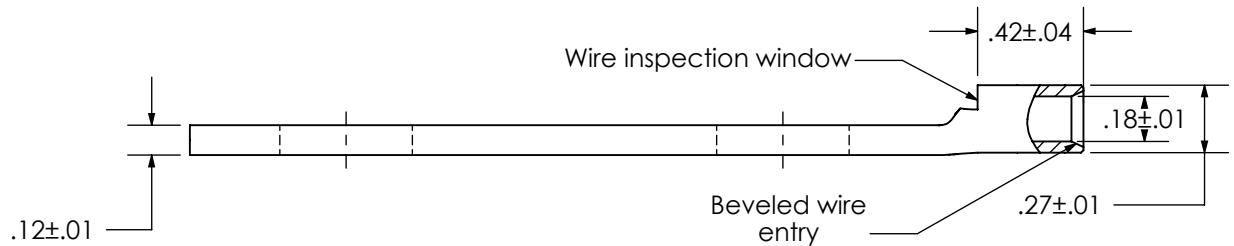

THIS COPY IS PROVIDED ON A RESTRICTED BASIS AND IS NOT TO BE USED IN ANY WAY DETRIMENTAL TO THE INTERESTS OF PANDUIT CORP.

Material	High Conductivity Seamless Copper Tube
Plating	Electro-Tin
Wire Size	8 STR/FLEX, 8-6 SOL
Wire Type	Stranded Copper: Class B & C, Compact, Class G, H, I, K, M, Locomotive
Wire Strip Length	1/2 in.
Stud Size	1/2 in.
UL Listed Wire Connector	Yes, for applications up to 35kv. Consult cable manufacturer for voltage stress relief instructions with applications greater than 2000 volts.
UL Temperature Rating	90° C
C.S.A Certified Wire Connector	N/A
Panduit Color Code on Barrel	RED
Panduit Die Index No. on Barrel	P21
Alternate Industry Die Index No. () on Barrel	N/A

00	6/17	JHNU	JHNU	DRAWING RELEASED	022679
REV	DATE	BY	CHK	DESCRIPTION	ECN

PANDUIT CORP. TINLEY PARK, ILLINOIS

LCDX8-12-L
Copper Lug - Two-Hole, Standard Flex Barrel

SCALE N/A DRAWING NO / CAD FILE LCDX8-12-CUST