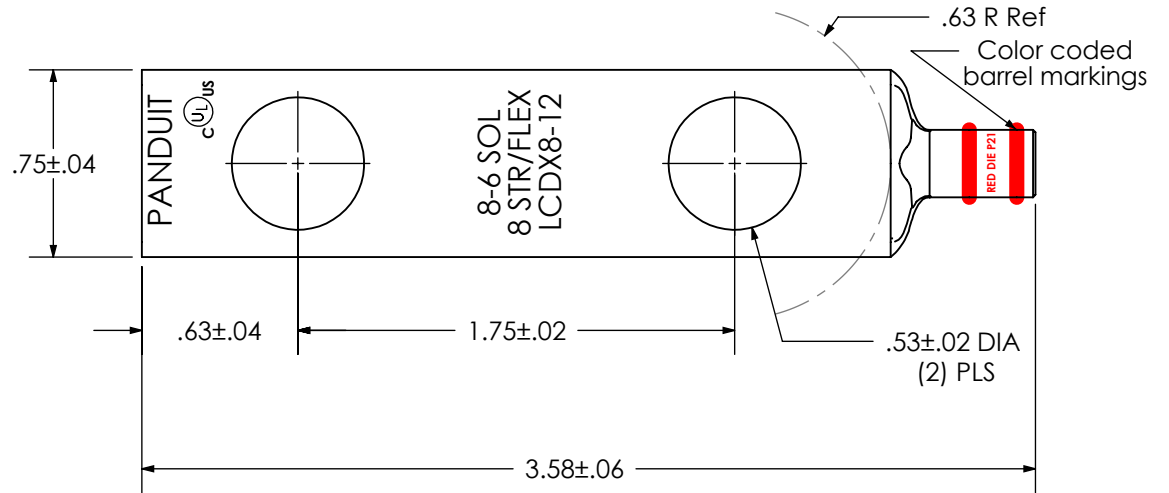

THIS COPY IS PROVIDED ON A RESTRICTED BASIS AND IS NOT TO BE USED IN ANY WAY DETRIMENTAL TO THE INTERESTS OF PANDUIT CORP.

Material	High Conductivity Seamless Copper Tube
Plating	Electro-Tin
Wire Size	8 STR/FLEX, 8-6 SOL
Wire Type	Stranded Copper: Class B & C, Compact, Class G, H, I, K, M, Locomotive
Wire Strip Length	1/2 in.
Stud Size	1/2 in.
UL Listed Wire Connector	Yes, for applications up to 35kv. Consult cable manufacturer for voltage stress relief instructions with applications greater than 2000 volts.
UL Temperature Rating	90° C
C.S.A Certified Wire Connector	N/A
Panduit Color Code on Barrel	RED
Panduit Die Index No. on Barrel	P21
Alternate Industry Die Index No. () on Barrel	N/A

00	6/17	JHNU	JHNU	DRAWING RELEASED	022679
REV	DATE	BY	CHK	DESCRIPTION	ECN

PANDUIT CORP. TINLEY PARK, ILLINOIS

LCDX8-12-L
Copper Lug - Two-Hole, Standard Flex Barrel

SCALE N/A DRAWING NO / CAD FILE LCDX8-12-CUST