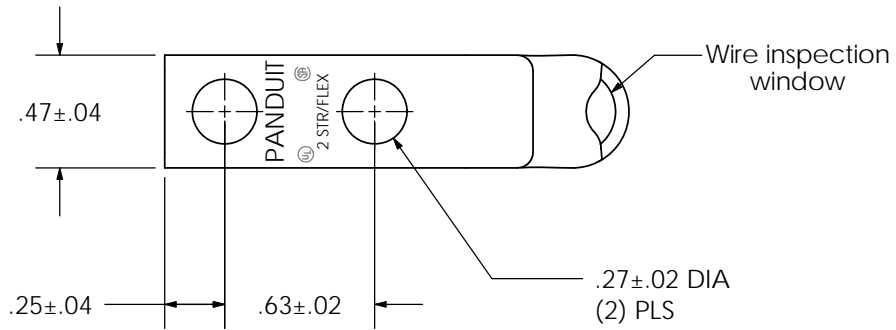

THIS COPY IS PROVIDED ON A RESTRICTED BASIS AND IS NOT TO BE USED IN ANY WAY DETRIMENTAL TO THE INTERESTS OF PANDUIT CORP.

Material	High Conductivity Seamless Copper Tube
Plating	Electro-Tin
Wire Size	2 STR/FLEX
Wire Type	Stranded Copper: Class B & C, Compact, Class G, H, I, K, M, Locomotive
Wire Strip Length	11/16 in.
Stud Size	1/4 in.
UL Listed Wire Connector	Yes, for applications up to 35kv. Consult cable manufacturer for voltage stress relief instructions with applications greater than 2000 volts.
UL Temperature Rating	90° C
C.S.A Certified Wire Connector	Yes
Panduit Color Code on Barrel	BROWN
Panduit Die Index No. on Barrel	P33
Alternate Industry Die Index No. ( ) on Barrel	(10)

LCDXN2-14AF-E  
Copper Lug - Two-Hole Narrow Tongue, Standard Flex Barrel, 90° Angle Tongue

SCALE N/A DRAWING NO / CAD FILE LCDXN2-14AF-CUST