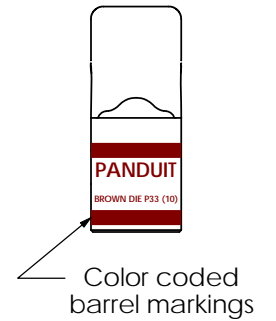

THIS COPY IS PROVIDED ON A RESTRICTED BASIS AND IS NOT TO BE USED IN ANY WAY DETRIMENTAL TO THE INTERESTS OF PANDUIT CORP.

Material	High Conductivity Seamless Copper Tube
Plating	Electro-Tin
Wire Size	2 STR/FLEX
Wire Type	Stranded Copper: Class B & C, Compact, Class G, H, I, K, M, Locomotive
Wire Strip Length	11/16 in.
Stud Size	1/4 in.
UL Listed Wire Connector	Yes, for applications up to 35kv. Consult cable manufacturer for voltage stress relief instructions with applications greater than 2000 volts.
UL Temperature Rating	90° C
C.S.A Certified Wire Connector	Yes
Panduit Color Code on Barrel	BROWN
Panduit Die Index No. on Barrel	P33
Alternate Industry Die Index No. ( ) on Barrel	(10)

LCDXN2-14AF-E  
Copper Lug - Two-Hole Narrow Tongue, Standard Flex Barrel, 90° Angle Tongue

SCALE N/A DRAWING NO / CAD FILE LCDXN2-14AF-CUST