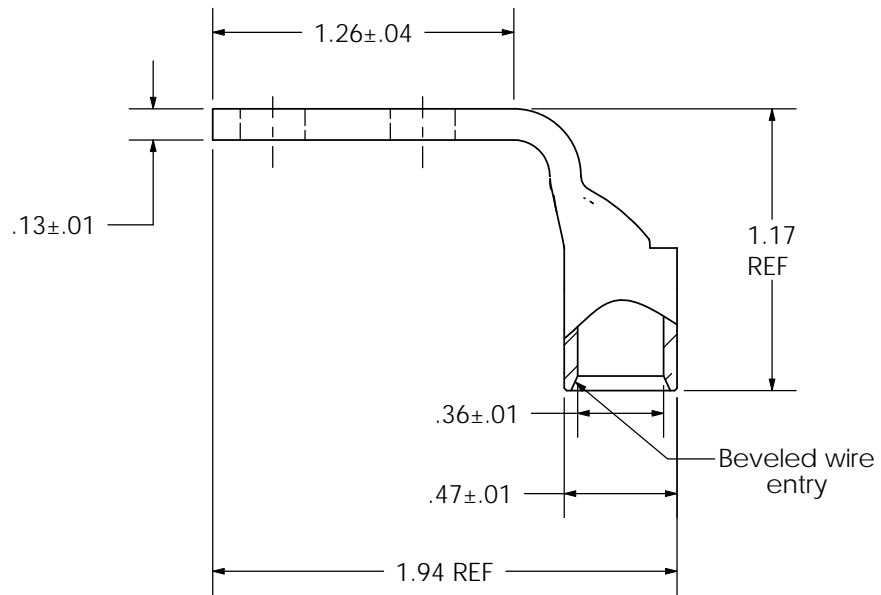

THIS COPY IS PROVIDED ON A RESTRICTED BASIS AND IS NOT TO BE USED IN ANY WAY DETRIMENTAL TO THE INTERESTS OF PANDUIT CORP.

Material	High Conductivity Seamless Copper Tube
Plating	Electro-Tin
Wire Size	2 STR/FLEX
Wire Type	Stranded Copper: Class B & C, Compact, Class G, H, I, K, M, Locomotive
Wire Strip Length	11/16 in.
Stud Size	1/4 in.
UL Listed Wire Connector	Yes, for applications up to 35kv. Consult cable manufacturer for voltage stress relief instructions with applications greater than 2000 volts.
UL Temperature Rating	90° C
C.S.A Certified Wire Connector	Yes
Panduit Color Code on Barrel	BROWN
Panduit Die Index No. on Barrel	P33
Alternate Industry Die Index No. ( ) on Barrel	(10)

REV	DATE	BY	CHK	DESCRIPTION	ECN	SCALE	DRAWING NO / CAD FILE
03	1/11	JHNU	JHNU	REVISED OVERALL HEIGHT: WAS 1.13 REVISED TONGUE THICKNESS: WAS .11		N/A	LCDXN2-14AF-CUST

**PANDUIT CORP.** TINLEY PARK, ILLINOIS

LCDXN2-14AF-E  
Copper Lug - Two-Hole Narrow Tongue, Standard Flex Barrel, 90° Angle Tongue

SCALE N/A DRAWING NO / CAD FILE LCDXN2-14AF-CUST