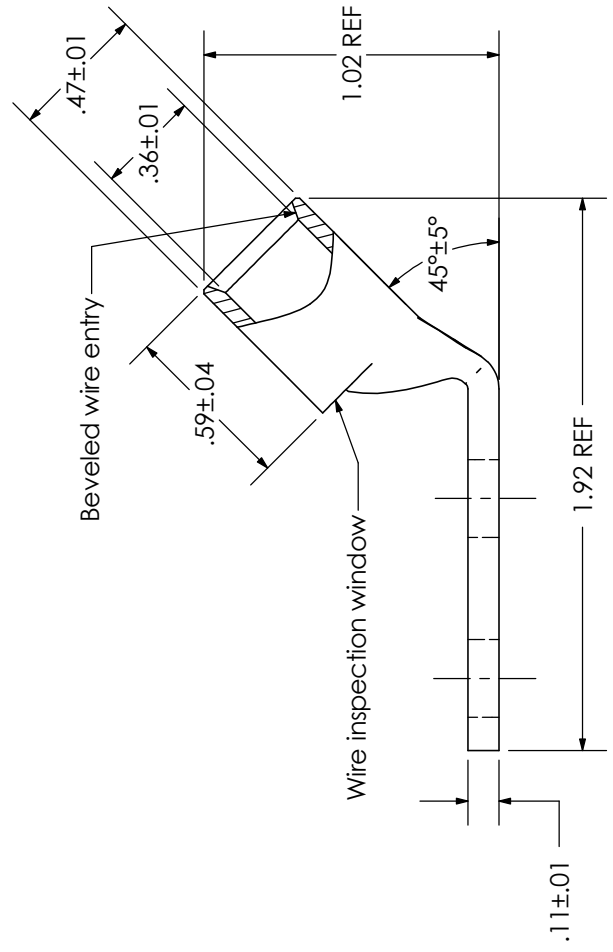

THIS COPY IS PROVIDED ON A RESTRICTED BASIS AND IS NOT TO BE USED IN ANY WAY DETRIMENTAL TO THE INTERESTS OF PANDUIT CORP.

Material	High Conductivity Seamless Copper Tube
Plating	Electro-Tin
Wire Size	2 STR/FLEX
Wire Type	Stranded Copper: Class B & C, Compact, Class G, H, I, K, M, Locomotive
Wire Strip Length	11/16 in.
Stud Size	1/4 in.
UL Listed Wire Connector	Yes, for applications up to 35kv. Consult cable manufacturer for voltage stress relief instructions with applications greater than 2000 volts.
UL Temperature Rating	90 ° C
C.S.A Certified Wire Connector	Yes
Panduit Color Code on Barrel	BROWN
Panduit Die Index No. on Barrel	P33
Alternate Industry Die Index No. () on Barrel	(10)

LISTED Wire Connector

CERTIFIED

		PANDUIT CORP. TINLEY PARK, ILLINOIS	
		LCDXN2-14AH-E Copper Lug - Two-Hole Narrow Tongue, Standard Flex Barrel, 45° Angle Tongue	
01	1/10	JHNUJHNU	REVISED TONGUE STAMP
REV	DATE	BY	DESCRIPTION
		CHK	
		N/A	
		SCALE	DRAWING NO / CAD FILE
		ECN	LCDXN2-14AH-CUST