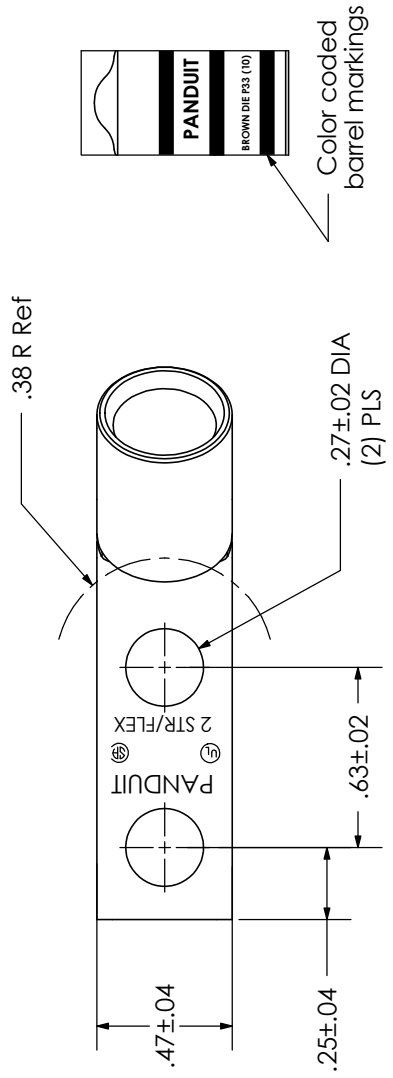

THIS COPY IS PROVIDED ON A RESTRICTED BASIS AND IS NOT TO BE USED IN ANY WAY DETRIMENTAL TO THE INTERESTS OF PANDUIT CORP.

Material	High Conductivity Seamless Copper Tube
Plating	Electro-Tin
Wire Size	2 STR/FLEX
Wire Type	Stranded Copper: Class B & C, Compact, Class G, H, I, K, M, Locomotive
Wire Strip Length	11/16 in.
Stud Size	1/4 in.
UL Listed Wire Connector	Yes, for applications up to 35kv. Consult cable manufacturer for voltage stress relief instructions with applications greater than 2000 volts.
UL Temperature Rating	90 ° C
C.S.A Certified Wire Connector	Yes
Panduit Color Code on Barrel	BROWN
Panduit Die Index No. on Barrel	P33
Alternate Industry Die Index No. () on Barrel	(10)

LISTED Wire Connector

CERTIFIED

		PANDUIT CORP. TINLEY PARK, ILLINOIS	
		LCDXN2-14AH-E Copper Lug - Two-Hole Narrow Tongue, Standard Flex Barrel, 45° Angle Tongue	
01	1/10	JHNUJHNU	REVISED TONGUE STAMP
REV	DATE	BY	DESCRIPTION
		CHK	
		N/A	
		SCALE	DRAWING NO / CAD FILE
		ECN	LCDXN2-14AH-CUST