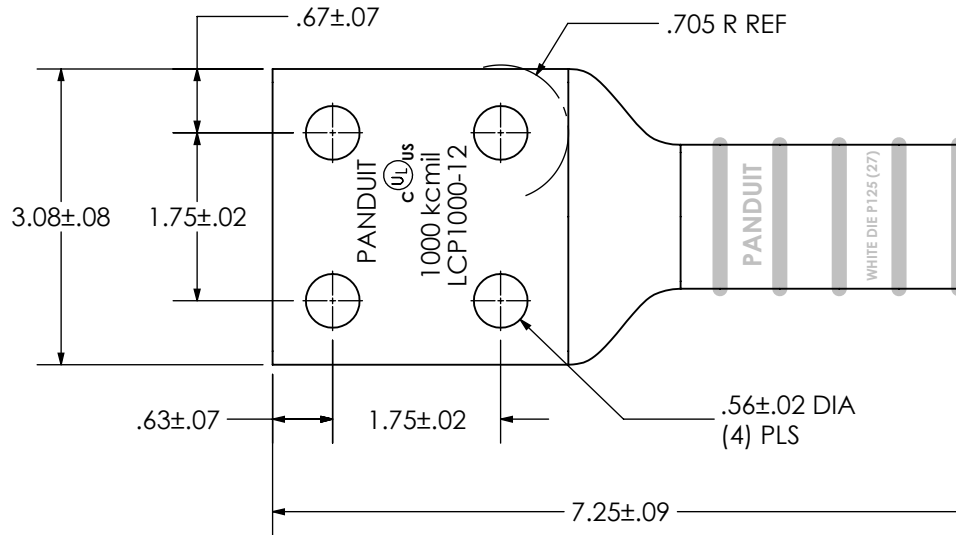

THIS COPY IS PROVIDED ON A RESTRICTED BASIS AND IS NOT TO BE USED IN ANY WAY DETRIMENTAL TO THE INTERESTS OF PANDUIT CORP.

Material	High Conductivity Seamless Copper Tube
Plating	Electro-Tin
Wire Size	1000 kcmil
Wire Type	Stranded Copper; Class B: Compact, Compressed or Concentric, Class C: Concentric
Wire Strip Length	3-1/16 in.
Stud Size	1/2 in.
UL Listed Wire Connector	Yes, for applications up to 35kv. Consult cable manufacturer for voltage stress relief instructions with applications greater than 2000 volts.
UL Temperature Rating	90° C
C.S.A. Certified Wire Connector	N/A
Panduit Color Code on Barrel	WHITE
Panduit Die Index No. on Barrel	P125
Alternate Industry Die Index No. () on Barrel	(27)

REV	DATE	BY	CHK	DESCRIPTION	ECN
01	9/17	JHNU	JHNU	REVISED DIMENSIONS, TOLERANCES	014695
00	11/16	JHNU	JHNU	DRAWING RELEASED	

PANDUIT CORP. TINLEY PARK, ILLINOIS

LCP1000-12-3
Copper Lug - Four Hole, Long Barrel

SCALE N/A DRAWING NO / CAD FILE LCP1000-12-CUST

X-ON Electronics

Largest Supplier of Electrical and Electronic Components

Click to view similar products for [Terminals](#) category:

Click to view products by [Panduit](#) manufacturer: