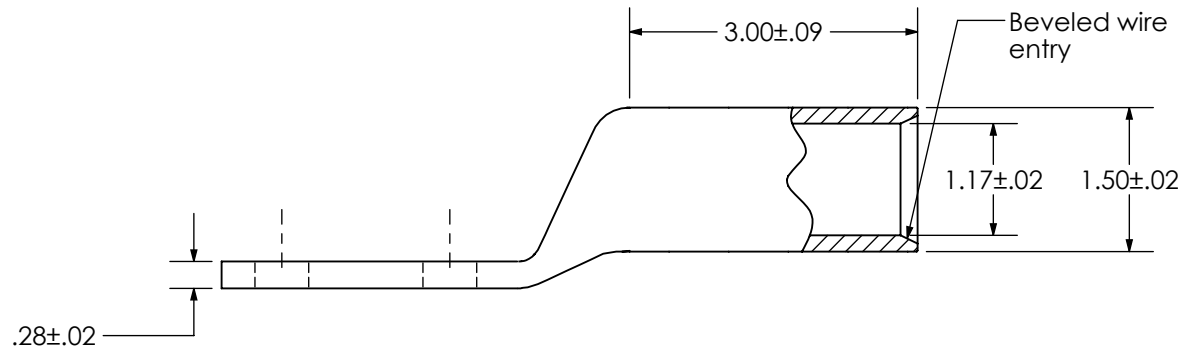

THIS COPY IS PROVIDED ON A RESTRICTED BASIS AND IS NOT TO BE USED IN ANY WAY DETRIMENTAL TO THE INTERESTS OF PANDUIT CORP.

Material	High Conductivity Seamless Copper Tube
Plating	Electro-Tin
Wire Size	1000 kcmil
Wire Type	Stranded Copper; Class B: Compact, Compressed or Concentric, Class C: Concentric
Wire Strip Length	3-1/16 in.
Stud Size	1/2 in.
UL Listed Wire Connector	Yes, for applications up to 35kv. Consult cable manufacturer for voltage stress relief instructions with applications greater than 2000 volts.
UL Temperature Rating	90° C
C.S.A. Certified Wire Connector	N/A
Panduit Color Code on Barrel	WHITE
Panduit Die Index No. on Barrel	P125
Alternate Industry Die Index No. () on Barrel	(27)

REV	DATE	BY	CHK	DESCRIPTION	ECN
01	9/17	JHNU	JHNU	REVISED DIMENSIONS, TOLERANCES	014695
00	11/16	JHNU	JHNU	DRAWING RELEASED	

PANDUIT CORP. TINLEY PARK, ILLINOIS

LCP1000-12-3
Copper Lug - Four Hole, Long Barrel