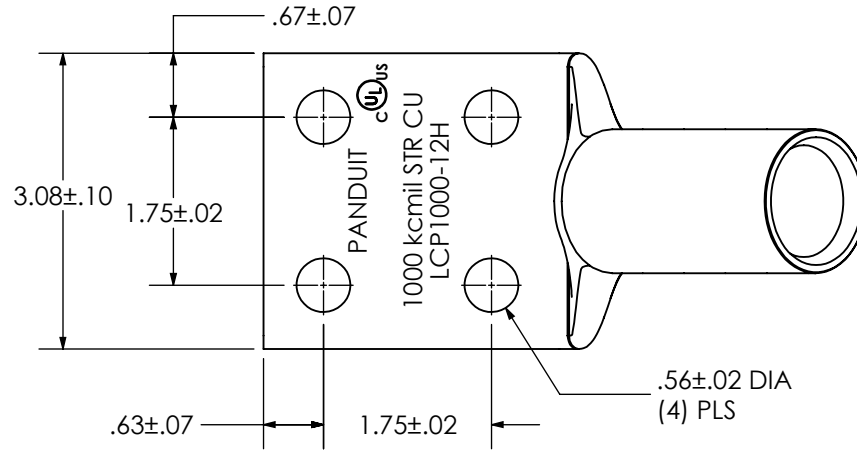

THIS COPY IS PROVIDED ON A RESTRICTED BASIS AND IS NOT TO BE USED IN ANY WAY DETRIMENTAL TO THE INTERESTS OF PANDUIT CORP.

Material	High Conductivity Seamless Copper Tube
Plating	Electro-Tin
Wire Size	1000 kcmil
Wire Type	Stranded Copper; Class B: Compact, Compressed or Concentric
Wire Strip Length	3-1/16 in.
Stud Size	1/2 in.
UL Listed Wire Connector	Yes, for applications up to 35kv. Consult cable manufacturer for voltage stress relief instructions with applications greater than 2000 volts.
UL Temperature Rating	90° C
C.S.A. Certified Wire Connector	N/A
Panduit Color Code on Barrel	WHITE
Panduit Die Index No. on Barrel	P125
Alternate Industry Die Index No. () on Barrel	(27)

00	7/18	JHNU	JHNU	DRAWING RELEASED	NPI-PWRGRD-037410
REV	DATE	BY	CHK	DESCRIPTION	ECN

PANDUIT CORP. TINLEY PARK, ILLINOIS

LCP1000-12H-2
Copper Lug - Four Hole, Long Barrel, 45° Bent Tongue

SCALE N/A DRAWING NO / CAD FILE LCP1000-12H-CUST