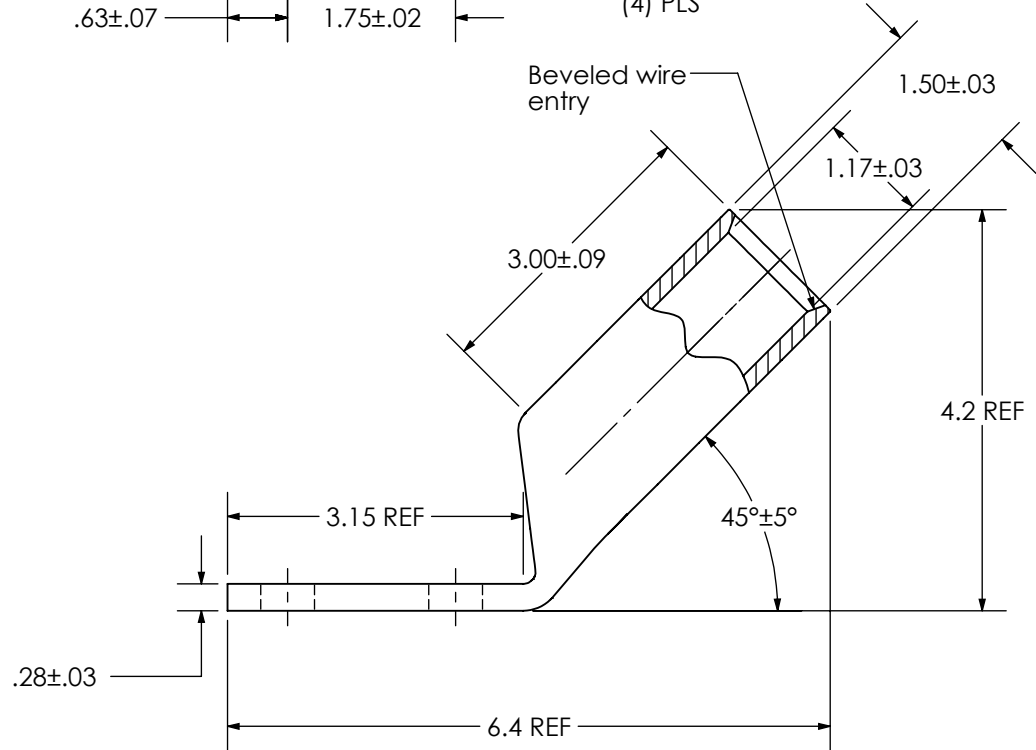

THIS COPY IS PROVIDED ON A RESTRICTED BASIS AND IS NOT TO BE USED IN ANY WAY DETRIMENTAL TO THE INTERESTS OF PANDUIT CORP.

Material	High Conductivity Seamless Copper Tube
Plating	Electro-Tin
Wire Size	1000 kcmil
Wire Type	Stranded Copper; Class B: Compact, Compressed or Concentric
Wire Strip Length	3-1/16 in.
Stud Size	1/2 in.
UL Listed Wire Connector	Yes, for applications up to 35kv. Consult cable manufacturer for voltage stress relief instructions with applications greater than 2000 volts.
UL Temperature Rating	90° C
C.S.A. Certified Wire Connector	N/A
Panduit Color Code on Barrel	WHITE
Panduit Die Index No. on Barrel	P125
Alternate Industry Die Index No. () on Barrel	(27)

00	7/18	JHNU	JHNU	DRAWING RELEASED	NPI-PWRGRD-037410
REV	DATE	BY	CHK	DESCRIPTION	ECN

PANDUIT CORP. TINLEY PARK, ILLINOIS

LCP1000-12H-2
Copper Lug - Four Hole, Long Barrel, 45° Bent Tongue

SCALE N/A DRAWING NO / CAD FILE LCP1000-12H-CUST