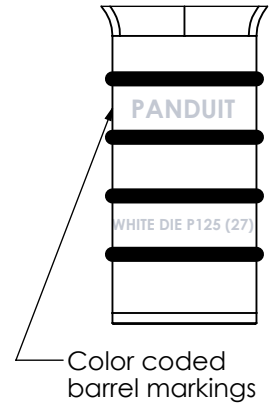

THIS COPY IS PROVIDED ON A RESTRICTED BASIS AND IS NOT TO BE USED IN ANY WAY DETRIMENTAL TO THE INTERESTS OF PANDUIT CORP.

Material	High Conductivity Seamless Copper Tube
Plating	Electro-Tin
Wire Size	1000 kcmil
Wire Type	Stranded Copper; Class B: Compact, Compressed or Concentric
Wire Strip Length	3-1/16 in.
Stud Size	1/2 in.
UL Listed Wire Connector	Yes, for applications up to 35kv. Consult cable manufacturer for voltage stress relief instructions with applications greater than 2000 volts.
UL Temperature Rating	90° C
C.S.A. Certified Wire Connector	N/A
Panduit Color Code on Barrel	WHITE
Panduit Die Index No. on Barrel	P125
Alternate Industry Die Index No. () on Barrel	(27)

00	7/18	JHNU	JHNU	DRAWING RELEASED	NPI-PWRGRD-037410
REV	DATE	BY	CHK	DESCRIPTION	ECN

PANDUIT CORP. TINLEY PARK, ILLINOIS

LCP1000-12H-2
Copper Lug - Four Hole, Long Barrel, 45° Bent Tongue

SCALE N/A DRAWING NO / CAD FILE LCP1000-12H-CUST