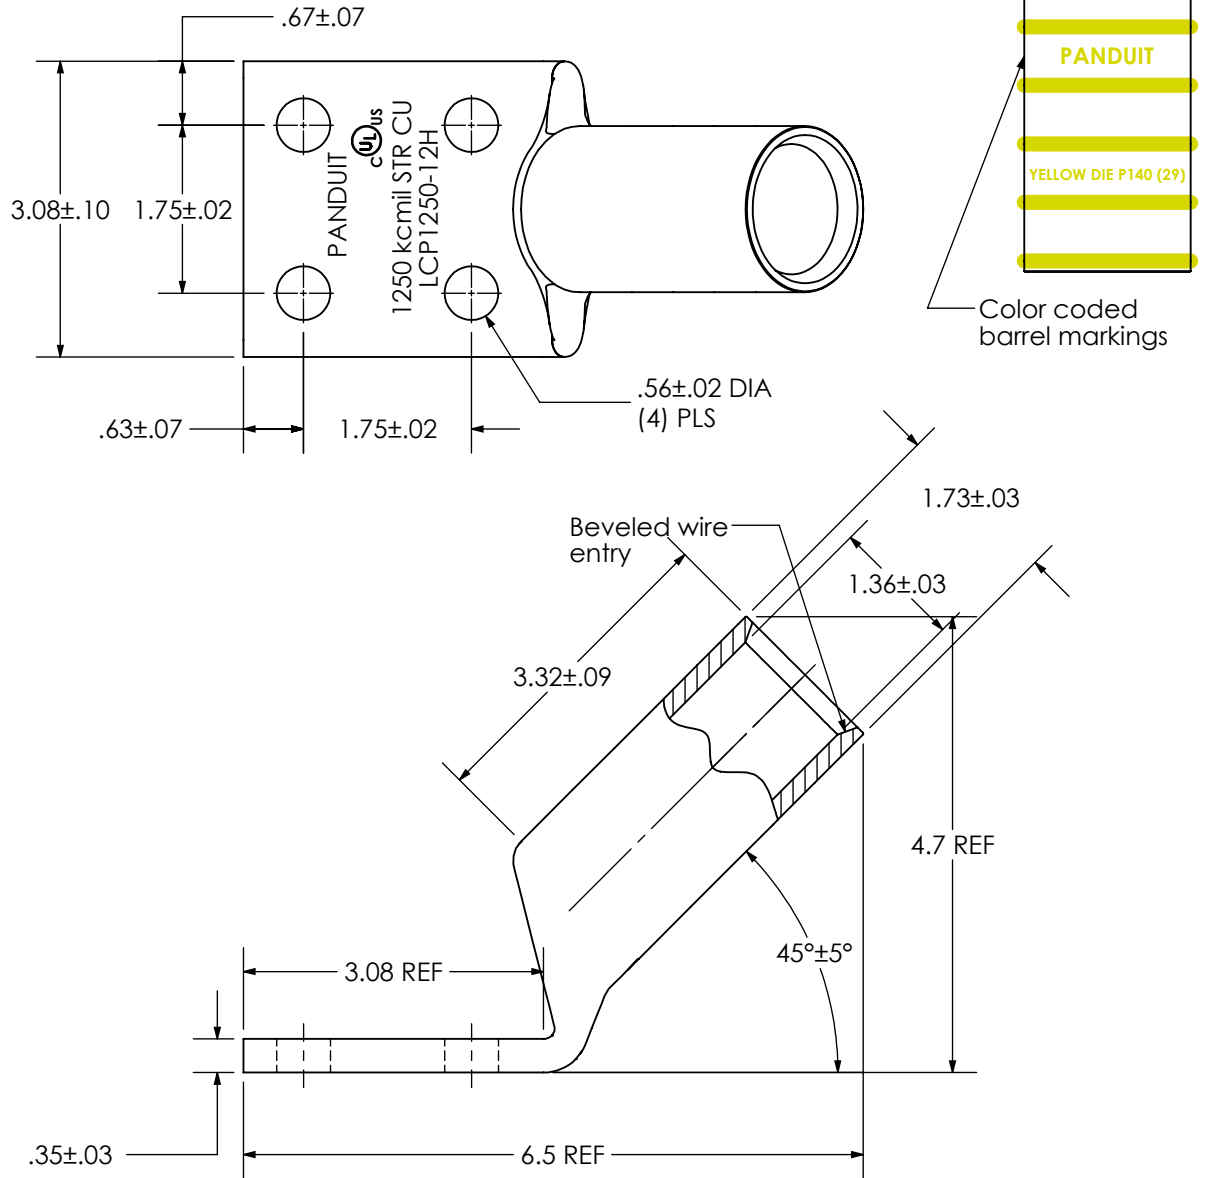

THIS COPY IS PROVIDED ON A RESTRICTED BASIS AND IS NOT TO BE USED IN ANY WAY DETRIMENTAL TO THE INTERESTS OF PANDUIT CORP.

Material	High Conductivity Seamless Copper Tube
Plating	Electro-Tin
Wire Size	1250 kcmil
Wire Type	Stranded Copper; Class B: Compressed or Concentric
Wire Strip Length	3-3/8 in.
Stud Size	1/2 in.
UL Listed Wire Connector	Yes, for applications up to 35kv. Consult cable manufacturer for voltage stress relief instructions with applications greater than 2000 volts.
UL Temperature Rating	90° C
C.S.A. Certified Wire Connector	N/A
Panduit Color Code on Barrel	Yellow
Panduit Die Index No. on Barrel	P140
Alternate Industry Die Index No. ( ) on Barrel	(29)

00	11/18	JHNU	JHNU
REV	DATE	BY	CHK

DRAWING RELEASED

DESCRIPTION

NPI-PWRGRD  
-042761

ECN

**PANDUIT CORP. TINLEY PARK, ILLINOIS**

LCP1250-12H-1  
Copper Lug - Four Hole, Long Barrel, 45° Bent Tongue

SCALE  
N/A

DRAWING NO / CAD FILE

LCP1250-12H-CUST