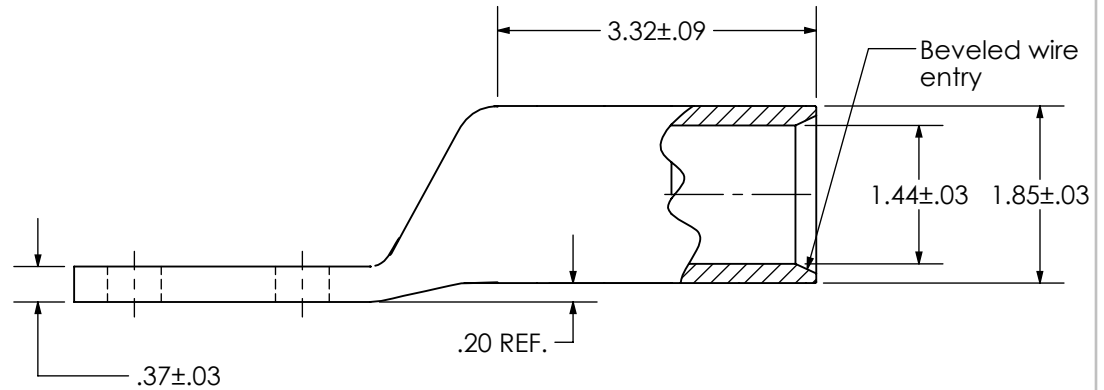

THIS COPY IS PROVIDED ON A RESTRICTED BASIS AND IS NOT TO BE USED IN ANY WAY DETRIMENTAL TO THE INTERESTS OF PANDUIT CORP.

Material	High Conductivity Seamless Copper Tube
Plating	Electro-Tin
Wire Size	1500 kcmil
Wire Type	Stranded Copper; Class B; Compressed or Concentric
Wire Strip Length	3-3/8 in.
Stud Size	1/2 in.
UL Listed Wire Connector	Yes, for applications up to 35kv. Consult cable manufacturer for voltage stress relief instructions with applications greater than 2000 volts.
UL Temperature Rating	90° C
C.S.A. Certified Wire Connector	N/A
Panduit Color Code on Barrel	Green
Panduit Die Index No. on Barrel	P150
Alternate Industry Die Index No. ( ) on Barrel	(31)

00	11/18	JHNU	JHNU	DRAWING RELEASED	NPI-PWRGRD-042761
REV	DATE	BY	CHK	DESCRIPTION	ECN

**PANDUIT CORP. TINLEY PARK, ILLINOIS**

LCP1500-12-1  
Copper Lug - Four Hole, Long Barrel

SCALE N/A      DRAWING NO / CAD FILE LCP1500-12-CUST