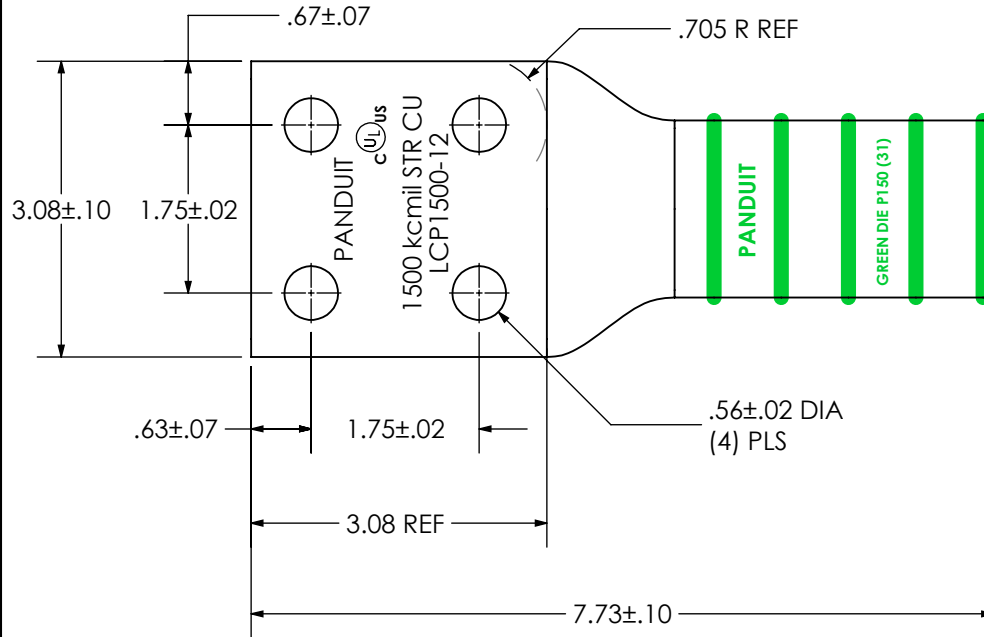

THIS COPY IS PROVIDED ON A RESTRICTED BASIS AND IS NOT TO BE USED IN ANY WAY DETRIMENTAL TO THE INTERESTS OF PANDUIT CORP.

Material	High Conductivity Seamless Copper Tube
Plating	Electro-Tin
Wire Size	1500 kcmil
Wire Type	Stranded Copper; Class B; Compressed or Concentric
Wire Strip Length	3-3/8 in.
Stud Size	1/2 in.
UL Listed Wire Connector	Yes, for applications up to 35kv. Consult cable manufacturer for voltage stress relief instructions with applications greater than 2000 volts.
UL Temperature Rating	90° C
C.S.A. Certified Wire Connector	N/A
Panduit Color Code on Barrel	Green
Panduit Die Index No. on Barrel	P150
Alternate Industry Die Index No. ( ) on Barrel	(31)

00	11/18	JHNU	JHNU	DRAWING RELEASED	NPI-PWRGRD-042761
REV	DATE	BY	CHK	DESCRIPTION	ECN

**PANDUIT CORP. TINLEY PARK, ILLINOIS**

LCP1500-12-1  
Copper Lug - Four Hole, Long Barrel

SCALE N/A      DRAWING NO / CAD FILE LCP1500-12-CUST