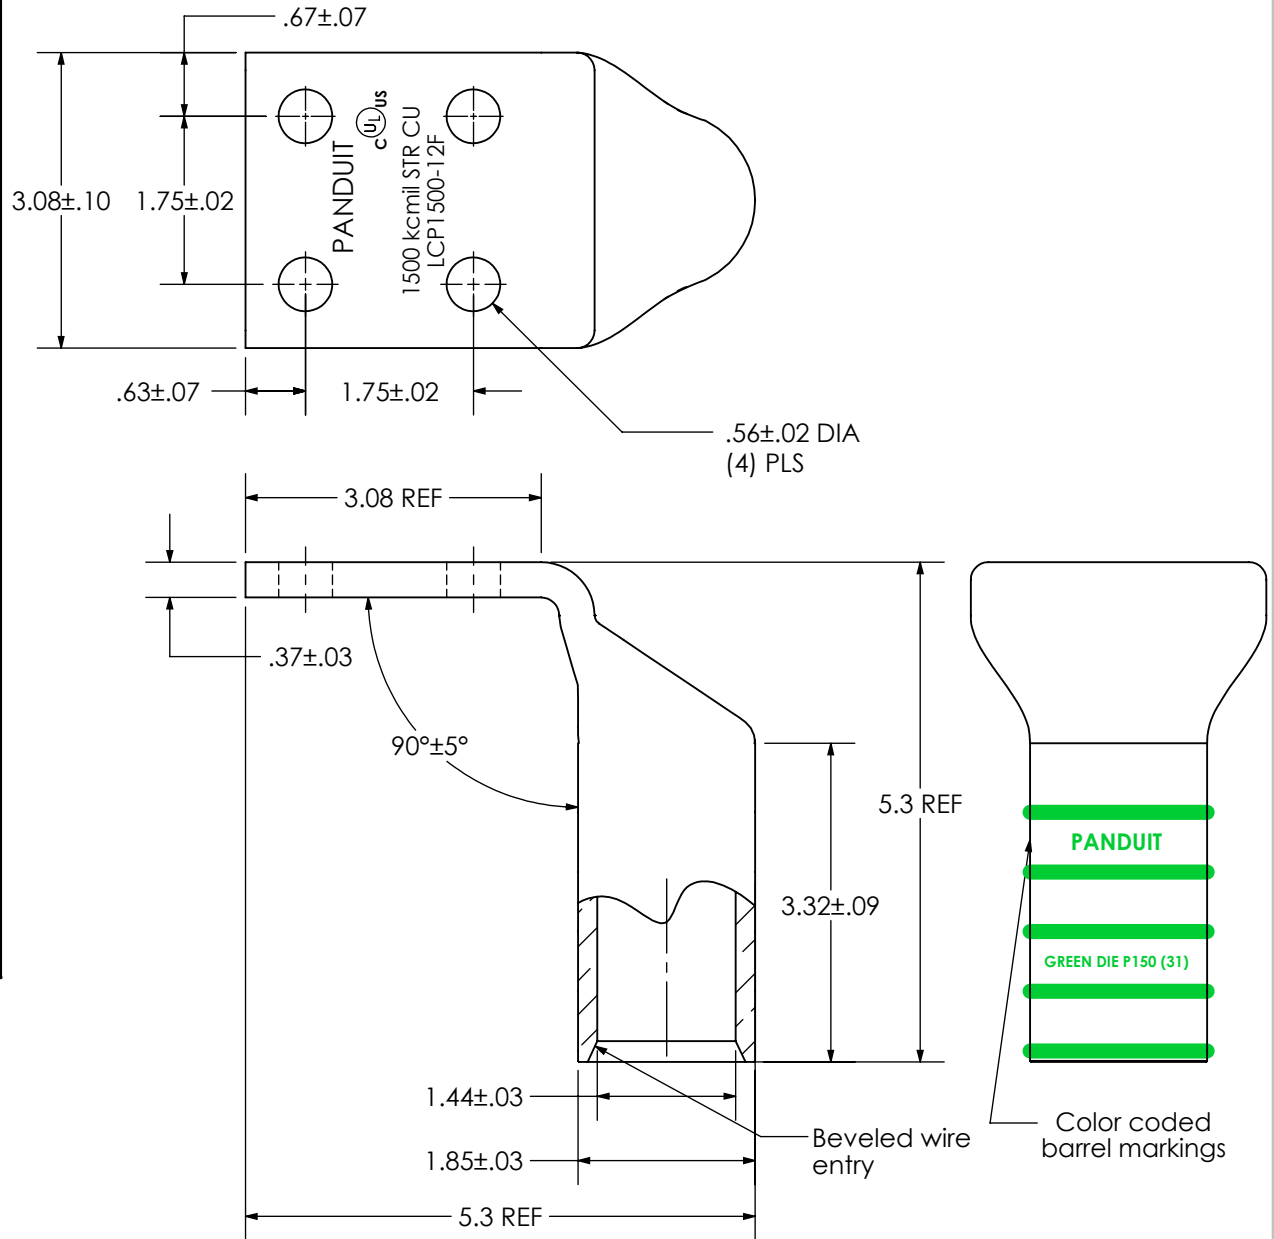

THIS COPY IS PROVIDED ON A RESTRICTED BASIS AND IS NOT TO BE USED IN ANY WAY DETRIMENTAL TO THE INTERESTS OF PANDUIT CORP.

Material	High Conductivity Seamless Copper Tube
Plating	Electro-Tin
Wire Size	1500 kcmil
Wire Type	Stranded Copper; Class B: Compressed or Concentric
Wire Strip Length	3-3/8 in.
Stud Size	1/2 in.
UL Listed Wire Connector	Yes, for applications up to 35kv. Consult cable manufacturer for voltage stress relief instructions with applications greater than 2000 volts.
UL Temperature Rating	90° C
C.S.A Certified Wire Connector	N/A
Panduit Color Code on Barrel	Green
Panduit Die Index No. on Barrel	P150
Alternate Industry Die Index No. () on Barrel	(31)

00	11/18	JHNU	JHNU	DRAWING RELEASED	NPI-PWRGRD-042761
REV	DATE	BY	CHK	DESCRIPTION	ECN

PANDUIT CORP. TINLEY PARK, ILLINOIS

LCP1500-12F-1
Copper Lug - Four-Hole, Long Barrel, 90° Bent Tongue

SCALE N/A DRAWING NO / CAD FILE LCP1500-12F-CUST