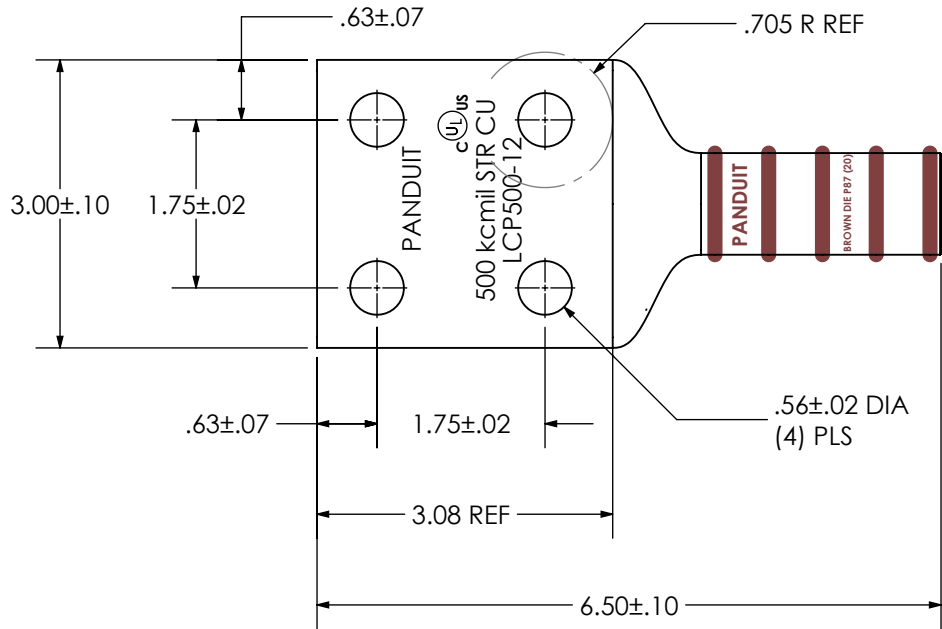

THIS COPY IS PROVIDED ON A RESTRICTED BASIS AND IS NOT TO BE USED IN ANY WAY DETRIMENTAL TO THE INTERESTS OF PANDUIT CORP.

Material	High Conductivity Seamless Copper Tube
Plating	Electro-Tin
Wire Size	500 kcmil
Wire Type	Stranded Copper; Class B: Compact, Compressed or Concentric
Wire Strip Length	2-5/8 in.
Stud Size	1/2 in.
UL Listed Wire Connector	Yes, for applications up to 35kv. Consult cable manufacturer for voltage stress relief instructions with applications greater than 2000 volts.
UL Temperature Rating	90° C
C.S.A. Certified Wire Connector	N/A
Panduit Color Code on Barrel	Brown
Panduit Die Index No. on Barrel	P87
Alternate Industry Die Index No. () on Barrel	(20)

00	11/18	JHNU	JHNU	DRAWING RELEASED	NPI-PWRGRD-042761
REV	DATE	BY	CHK	DESCRIPTION	ECN

PANDUIT CORP. TINLEY PARK, ILLINOIS

LCP500-12-3
Copper Lug - Four Hole, Long Barrel

SCALE	N/A	DRAWING NO / CAD FILE	LCP500-12-CUST
-------	-----	-----------------------	----------------