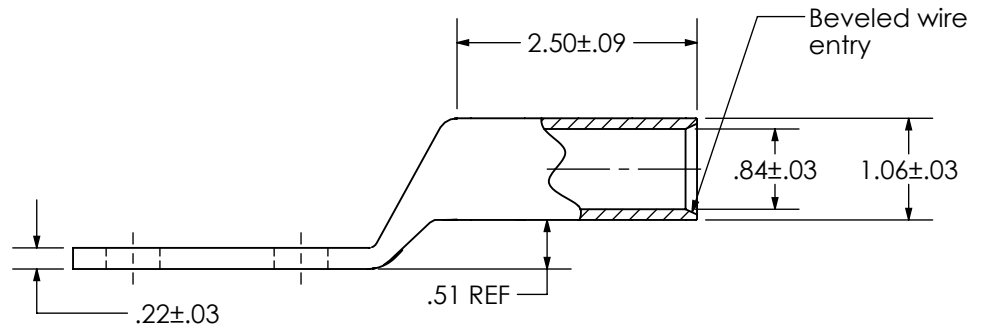

THIS COPY IS PROVIDED ON A RESTRICTED BASIS AND IS NOT TO BE USED IN ANY WAY DETRIMENTAL TO THE INTERESTS OF PANDUIT CORP.

Material	High Conductivity Seamless Copper Tube
Plating	Electro-Tin
Wire Size	500 kcmil
Wire Type	Stranded Copper; Class B: Compact, Compressed or Concentric
Wire Strip Length	2-5/8 in.
Stud Size	1/2 in.
UL Listed Wire Connector	Yes, for applications up to 35kv. Consult cable manufacturer for voltage stress relief instructions with applications greater than 2000 volts.
UL Temperature Rating	90° C
C.S.A. Certified Wire Connector	N/A
Panduit Color Code on Barrel	Brown
Panduit Die Index No. on Barrel	P87
Alternate Industry Die Index No. () on Barrel	(20)

00	11/18	JHNU	JHNU	DRAWING RELEASED	NPI-PWRGRD-042761
REV	DATE	BY	CHK	DESCRIPTION	ECN

PANDUIT CORP. TINLEY PARK, ILLINOIS

LCP500-12-3
Copper Lug - Four Hole, Long Barrel

SCALE	N/A	DRAWING NO / CAD FILE	LCP500-12-CUST
-------	-----	-----------------------	----------------