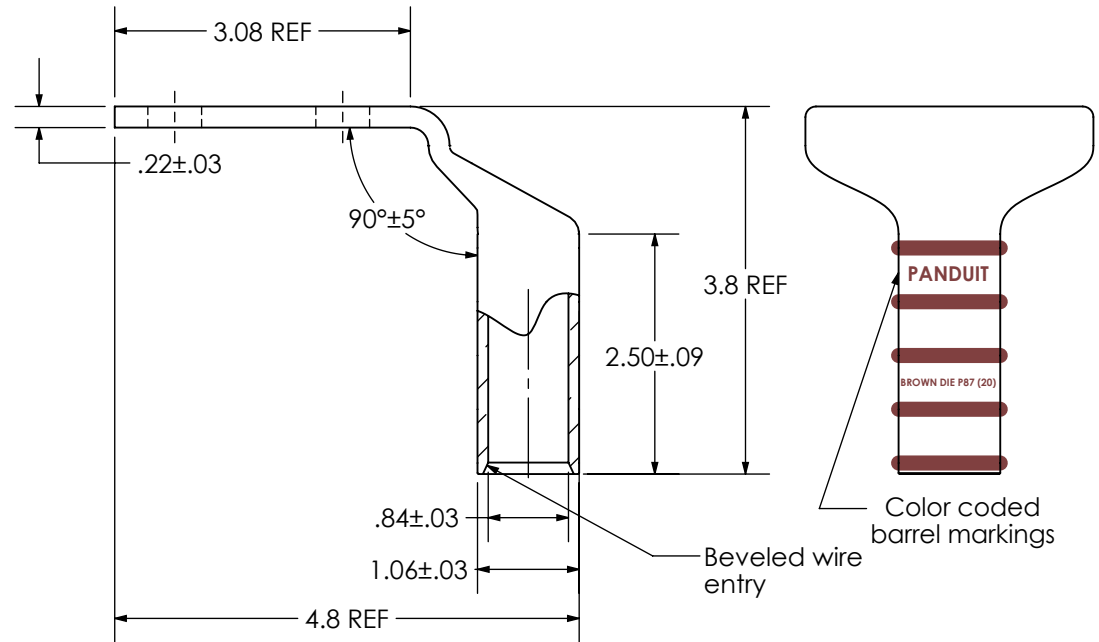

THIS COPY IS PROVIDED ON A RESTRICTED BASIS AND IS NOT TO BE USED IN ANY WAY DETRIMENTAL TO THE INTERESTS OF PANDUIT CORP.

Material	High Conductivity Seamless Copper Tube
Plating	Electro-Tin
Wire Size	500 kcmil
Wire Type	Stranded Copper; Class B: Compact, Compressed or Concentric, Class C: Concentric
Wire Strip Length	2-5/8 in.
Stud Size	1/2 in.
UL Listed Wire Connector	Yes, for applications up to 35kv. Consult cable manufacturer for voltage stress relief instructions with applications greater than 2000 volts.
UL Temperature Rating	90° C
C.S.A Certified Wire Connector	N/A
Panduit Color Code on Barrel	BROWN
Panduit Die Index No. on Barrel	P87
Alternate Industry Die Index No. () on Barrel	(20)

00	11/18	JHNU	JHNU		
REV	DATE	BY	CHK	DESCRIPTION	ECN

PANDUIT CORP. TINLEY PARK, ILLINOIS

LCP500-12F-1
Copper Lug - Four-Hole, Long Barrel, 90° Bent Tongue

SCALE N/A DRAWING NO / CAD FILE LCP500-12F-CUST

X-ON Electronics