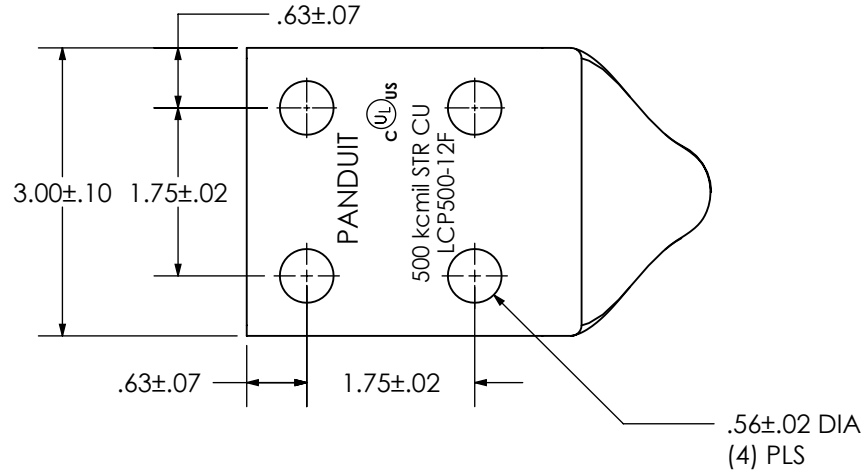

THIS COPY IS PROVIDED ON A RESTRICTED BASIS AND IS NOT TO BE USED IN ANY WAY DETRIMENTAL TO THE INTERESTS OF PANDUIT CORP.

Material	High Conductivity Seamless Copper Tube
Plating	Electro-Tin
Wire Size	500 kcmil
Wire Type	Stranded Copper; Class B: Compact, Compressed or Concentric, Class C: Concentric
Wire Strip Length	2-5/8 in.
Stud Size	1/2 in.
UL Listed Wire Connector	Yes, for applications up to 35kv. Consult cable manufacturer for voltage stress relief instructions with applications greater than 2000 volts.
UL Temperature Rating	90° C
C.S.A Certified Wire Connector	N/A
Panduit Color Code on Barrel	BROWN
Panduit Die Index No. on Barrel	P87
Alternate Industry Die Index No. () on Barrel	(20)

00	11/18	JHNU	JHNU		
REV	DATE	BY	CHK	DESCRIPTION	ECN

PANDUIT CORP. TINLEY PARK, ILLINOIS

LCP500-12F-1
Copper Lug - Four-Hole, Long Barrel, 90° Bent Tongue

SCALE N/A DRAWING NO / CAD FILE LCP500-12F-CUST

X-ON Electronics