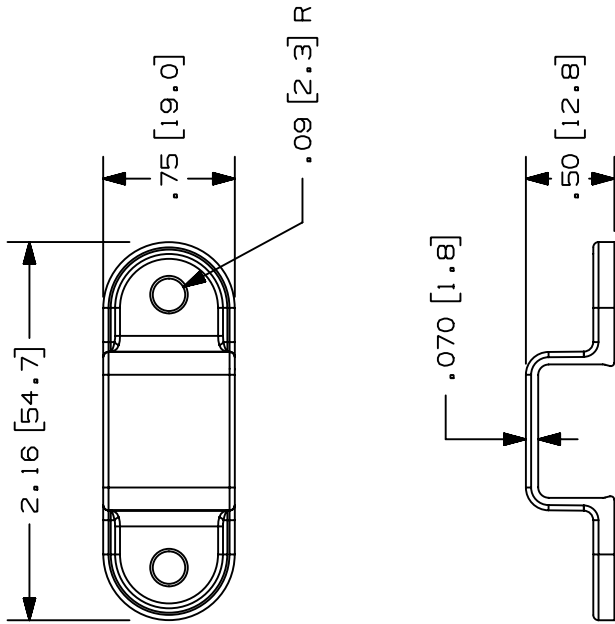

THIS COPY IS PROVIDED ON A RESTRICTED BASIS AND IS NOT TO BE USED IN ANY WAY DETRIMENTAL TO THE INTERESTS OF PANDUIT CORP.

PANDUIT P/N	WEIGHT
LMD3	.07 LBS/10 PCS. .3 G/10 PCS.

NOTES:

- SEE CURRENT CATALOG FOR ADDITIONAL PART NUMBER SUFFIXES TO INDICATE COLOR AND OR PACKAGE QUANTITY.
- DIMENSIONS IN PARENTHESIS ARE IN METRIC.
- INTERFERENCE FIT BETWEEN STRAP AND RACEWAY FOR EASE OF INSTALLATION.
- STRAPS CAN BE USED AS COUPLER BETWEEN RACEWAY SECTIONS.
- STRAPS CAN BE USED WITH LD AND LDP RACEWAYS TO PROVIDE COMPLETE TAMPER RESISTANCE.

CAO FILENAME/LAYERS D35541CR_LMD3_C_02.PRT

PANDUIT CORP. TINLEY PARK, ILLINOIS

MOUNTING STRAP FOR LDS3
DOUBLE HOLE (LMD3)
CUSTOMER DRAWING

UNLESS OTHERWISE SPECIFIED,
DIMENSIONAL TOLERANCES ARE:
(.X) ± (.XX) ±.010 (.3)
(.XX) ±.03 (.8) ANGLES ±

UNLESS OTHERWISE SPECIFIED,
ALL DIMENSIONS ARE GIVEN
IN INCHES, THIRD ANGLE PROJECTION.

DRAWN BY: PM
DATE: 10-02-96
CHK'D: CEF

MAT'L: PVC
SCALE: FULL
DRAWING NO.: 35541-44
DWG SIZE: A

SUP

CUST

ECN - R

DESCRIPTION