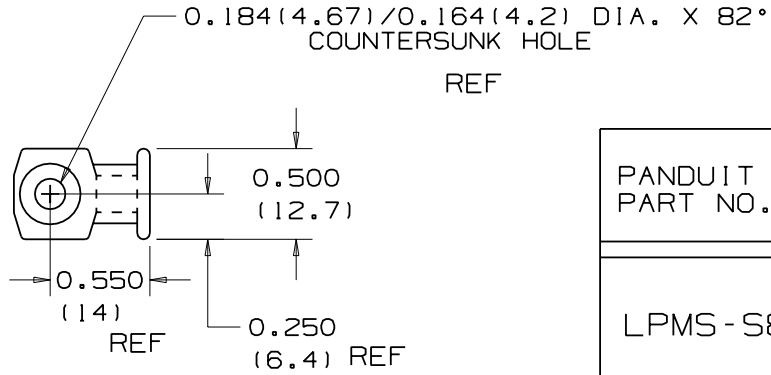

THIS COPY IS PROVIDED ON A RESTRICTED BASIS AND IS NOT TO BE USED IN ANY WAY DETRIMENTAL TO THE INTERESTS OF PANDUIT CORP.

PANDUIT PART NO. *	USE WITH ANY OF THESE CABLE TIE CROSS-SECTIONS	WEIGHT lbs/100pcs. (g)	SCREW SIZE
LPMS-S8	MINIATURE INTERMEDIATE STANDARD	0.102 (46.3)	#8 (M4)