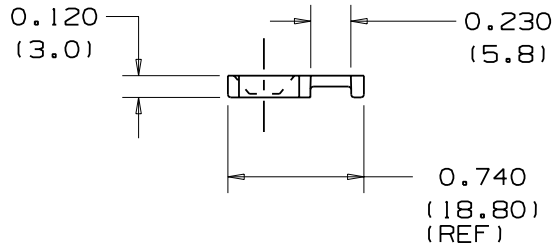

THIS COPY IS PROVIDED ON A RESTRICTED BASIS AND IS NOT TO BE USED IN ANY WAY DETRIMENTAL TO THE INTERESTS OF PANDUIT CORP.

PANDUIT PART NO. *	USE WITH ANY OF THESE CABLE TIE CROSS-SECTIONS	WEIGHT lbs/100pcs. (g)	SCREW SIZE
LPMS-S8	MINIATURE INTERMEDIATE STANDARD	0.102 (46.3)	#8 (M4)

DIMENSIONS IN PARENTHESES ARE IN METRIC UNITS.

CAD FILENAME/LAYERS

G00239HG_PB_LPMS_01

PANDUIT CORP. TINLEY PARK, ILLINOIS

LOW PROFILE MOUNT LPMS-S8

UNLESS OTHERWISE SPECIFIED,
DIMENSIONAL TOLERANCES ARE:
(.X) ± (.XXX) ± .020 (.5)
(.XX) ± ANGLES ±

UNLESS OTHERWISE SPECIFIED,
ALL DIMENSIONS ARE GIVEN
IN INCHES, THIRD ANGLE PROJECTION.

DRAWN BY
LGG

MAT'L:

SCALE
NONE

DATE
6-06-01

SEE NOTE 2

DRAWING NO.
GBO239HG

DWG
A
SIZE