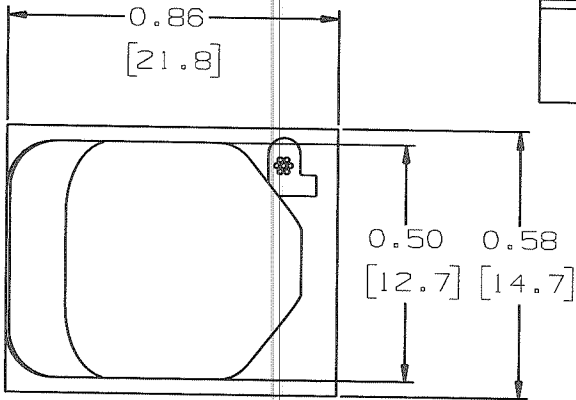

THIS COPY IS PROVIDED ON A RESTRICTED BASIS AND IS NOT TO BE USED IN ANY WAY DETRIMENTAL TO THE INTERESTS OF PANDUIT CORP.

PANDUIT PART NUMBER*	MAXIMUM CABLE DIA. in. (mm)	WEIGHT lbs. (g)/100pcs	HOLE SIZE DIA. RANGE	PANEL THK. RANGE
LWC25H25	0.25 [6.4]	0.41 [186]	3/16"-1/4" [5-6]	0.025-0.105 [0.6-2.7]

SCALE: FULL

NOTES:
* 1) SEE CURRENT PRICE SHEET FOR PART NUMBER SUFFIX DESIGNATION, FOR PACKAGE SIZE.

DIMENSIONS IN BRACKETS ARE METRIC [mm]

CAD FILENAME/LAYERS G03597GK_DC_GB0165BA/00B

PANDUIT CORP. TINLEY PARK, ILLINOIS

LWC25H25, LATCHING WIRE CLIP

UNLESS OTHERWISE SPECIFIED,
DIMENSIONAL TOLERANCES ARE:
[.X] ±0.05 [1.3] [.XXX] ±0.010 [0.25]
[.XX] ±0.02 [0.5] ANGLES ± 5°

UNLESS OTHERWISE SPECIFIED,
ALL DIMENSIONS ARE GIVEN
IN INCHES, THIRD ANGLE PROJECTION.

DWG
SIZE
A

REV	DATE	BY	CHK	DESCRIPTION	ECN	R	CUST	SUP
00B	04-13-09	GDH	NJK	UPDATED PANEL THICKNESS RANGE CONVERSION	GB0165BA	00B	KLN	
3	2-4-99	CGSM		ADDED REF DIMENSIONS. UPDATED FILE NAME.	GB0165BA	3		
2	10/20/95	CBJ		REVISED HOLE SIZE & PANEL THICKNESS RANGE	GB0165BA	2		
1	2/21/95	KLN		CORRECTED WEIGHT, WAS 1.88g NOW 186g	GB0165BA	1		
R	7/26/93	KLN		INITIAL RELEASE	GB0165BA	R		