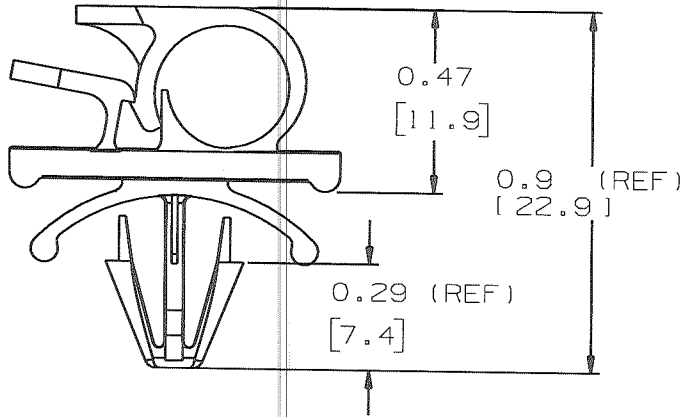

THIS COPY IS PROVIDED ON A RESTRICTED BASIS AND IS NOT TO BE USED IN ANY WAY DETRIMENTAL TO THE INTERESTS OF PANDUIT CORP.

PANDUIT PART NUMBER*	MAXIMUM CABLE DIA. in. (mm)	WEIGHT lbs. (g)/100pcs	HOLE SIZE DIA. RANGE	PANEL THK. RANGE
LWC25H25	0.25 [6.4]	0.41 [186]	3/16"-1/4" [5-6]	0.025-0.105 [0.6-2.7]

SCALE: FULL

NOTES:
* 1) SEE CURRENT PRICE SHEET FOR PART NUMBER SUFFIX DESIGNATION, FOR PACKAGE SIZE.

DIMENSIONS IN BRACKETS ARE METRIC [mm]

CAD FILENAME/LAYERS G03597GK_DC_GB0165BA/00B

PANDUIT CORP. TINLEY PARK, ILLINOIS

LWC25H25, LATCHING WIRE CLIP

UNLESS OTHERWISE SPECIFIED,
DIMENSIONAL TOLERANCES ARE:
[.X] ±0.05 [1.3] [.XXX] ±0.010 [0.25]
[.XX] ±0.02 [0.5] ANGLES ± 5°

UNLESS OTHERWISE SPECIFIED,
ALL DIMENSIONS ARE GIVEN
IN INCHES, THIRD ANGLE PROJECTION.

DRAWN BY KLN

MAT'L:

SCALE 2X

DATE 7/26/93

NYLON 6/6

DRAWING NO.

GB0165BA

CHK'D KLN