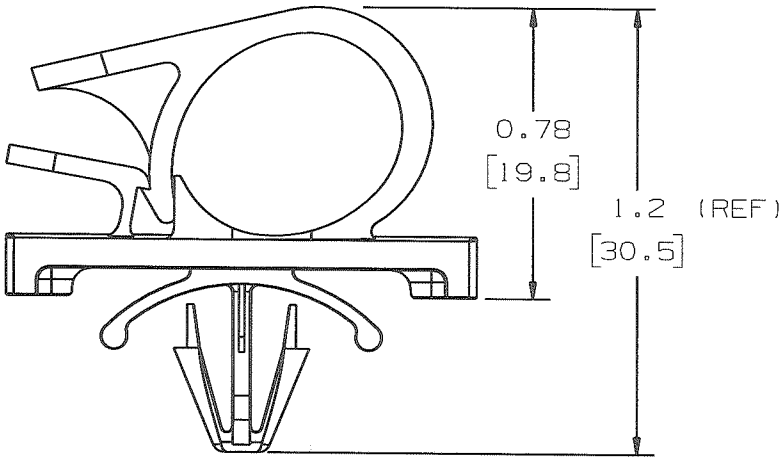

THIS COPY IS PROVIDED ON A RESTRICTED BASIS AND IS NOT TO BE USED IN ANY WAY DETRIMENTAL TO THE INTERESTS OF PANDUIT CORP.

SCALE: FULL

PANDUIT PART NUMBER*	MAXIMUM CABLE DIA. in. (mm)	WEIGHT lbs. (g)/100pcs	HOLE SIZE DIA. RANGE	PANEL THK. RANGE
LWC50H25	0.50 [12.7]	0.86 [392]	3/16"-1/4" [5-6]	0.025-0.105 [0.6-2.7]

NOTES:  
\* 1) SEE CURRENT PRICE SHEET FOR PART NUMBER SUFFIX DESIGNATION, FOR PACKAGE SIZE.

DIMENSIONS IN BRACKETS ARE METRIC [mm]

CAD FILENAME/LAYERS  
G0359760\_DC\_GB0167BA/00B

**PANDUIT** CORP. TINLEY PARK, ILLINOIS

LWC50H25  
LATCHING WIRE CLIP

REV	DATE	BY	CHK	DESCRIPTION	ECN	R	CUST	SUP
00B	04/13/09	GDH	<i>DK</i>	UPDATED PANEL THICKNESS RANGE CONVERSION	GB0167BA	00B	<i>KLN</i>	
2	01/04/99	DWP		CHANGED OVERALL HEIGHT DIM. TO REF.	GB0167BA	2		
1	10/20/95	CBJ		REVISED HOLE SIZE & PANEL THICKNESS RANGE	GB0167BA	1		
R	7/27/93	KLN		INITIAL RELEASE	GB0167BA	R		

DRAWN BY KLN

MAT'L:

SCALE

2X

DATE

7/27/93

NYLON 6/6

DRAWING NO.