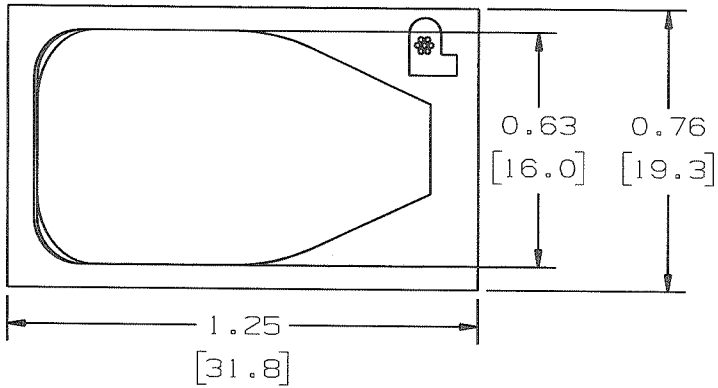

THIS COPY IS PROVIDED ON A RESTRICTED BASIS AND IS NOT TO BE USED IN ANY WAY DETRIMENTAL TO THE INTERESTS OF PANDUIT CORP.

SCALE: FULL

PANDUIT PART NUMBER*	MAXIMUM CABLE DIA. in. (mm)	WEIGHT lbs. (g)/100pcs	HOLE SIZE DIA. RANGE	PANEL THK. RANGE
LWC50H25	0.50 [12.7]	0.86 [392]	3/16"-1/4" [5-6]	0.025-0.105 [0.6-2.7]

NOTES:  
\* 1) SEE CURRENT PRICE SHEET FOR PART NUMBER SUFFIX DESIGNATION, FOR PACKAGE SIZE.

DIMENSIONS IN BRACKETS ARE METRIC [mm]

CAD FILENAME/LAYERS  
G0359760\_DC\_GB0167BA/00B

**PANDUIT** CORP. TINLEY PARK, ILLINOIS

LWC50H25  
LATCHING WIRE CLIP

REV	DATE	BY	CHK	DESCRIPTION	ECN	R	CUST	SUP
00B	04/13/09	GDH	<i>DK</i>	UPDATED PANEL THICKNESS RANGE CONVERSION	GB0167BA	00B	<i>KLN</i>	
2	01/04/99	DWP		CHANGED OVERALL HEIGHT DIM. TO REF.	GB0167BA	2		
1	10/20/95	CBJ		REVISED HOLE SIZE & PANEL THICKNESS RANGE	GB0167BA	1		
R	7/27/93	KLN		INITIAL RELEASE	GB0167BA	R		

UNLESS OTHERWISE SPECIFIED,  
DIMENSIONAL TOLERANCES ARE:  
(.X) ±0.05 (1.3) (.XXX) ±0.010 (0.25)  
(.XX) ±0.02 (0.5) ANGLES ± 5°

UNLESS OTHERWISE SPECIFIED,  
ALL DIMENSIONS ARE GIVEN  
IN INCHES, THIRD ANGLE PROJECTION.