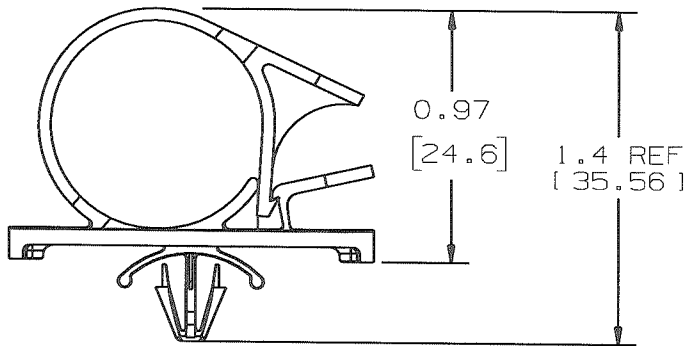

THIS COPY IS PROVIDED ON A RESTRICTED BASIS AND IS NOT TO BE USED IN ANY WAY DETRIMENTAL TO THE INTERESTS OF PANDUIT CORP.

PANDUIT PART NUMBER*	MAXIMUM CABLE DIA. in. (mm)	WEIGHT lbs. (g)/100pcs	HOLE SIZE DIA. RANGE	PANEL THK. RANGE
LWC75-H25	0.75 (19.05)	1.05 (475)	3/16"-1/4" [5-6]	0.025-0.105 [0.6-2.7]

NOTES:
1. SEE CURRENT PRICE SHEET FOR PART NUMBER SUFFIX DESIGNATION, FOR PACKAGE SIZE.

DIMENSIONS IN BRACKETS ARE METRIC [mm]

CAD FILENAME/LAYERS G03597G0_DC_GB0239FB/00B

PANDUIT CORP. TINLEY PARK, ILLINOIS

LWC75-H25, LATCHING WIRE CLIP

UNLESS OTHERWISE SPECIFIED,
DIMENSIONAL TOLERANCES ARE:
(.X) ±0.05 (1.3) (.XXX) ±0.010 (0.25)
(.XX) ±0.02 (0.5) ANGLES ± 5°

UNLESS OTHERWISE SPECIFIED,
ALL DIMENSIONS ARE GIVEN
IN INCHES, THIRD ANGLE PROJECTION.