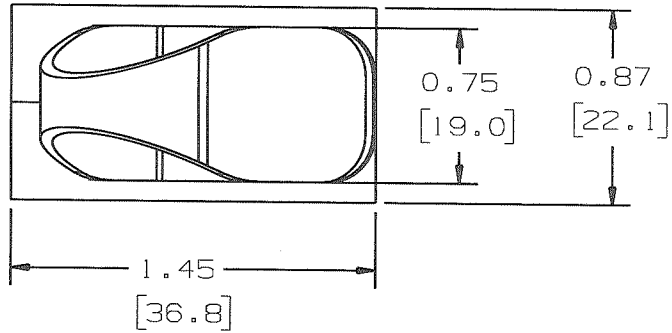

THIS COPY IS PROVIDED ON A RESTRICTED BASIS AND IS NOT TO BE USED IN ANY WAY DETRIMENTAL TO THE INTERESTS OF PANDUIT CORP.

PANDUIT PART NUMBER*	MAXIMUM CABLE DIA. in. (mm)	WEIGHT lbs. (g)/100pcs	HOLE SIZE DIA. RANGE	PANEL THK. RANGE
LWC75-H25	0.75 (19.05)	1.05 (475)	3/16"-1/4" [5-6]	0.025-0.105 [0.6-2.7]

NOTES:
1. SEE CURRENT PRICE SHEET FOR PART NUMBER SUFFIX DESIGNATION, FOR PACKAGE SIZE.

DIMENSIONS IN BRACKETS ARE METRIC [mm]

CAD FILENAME/LAYERS G03597G0_DC_GB0239FB/00B

PANDUIT CORP. TINLEY PARK, ILLINOIS

LWC75-H25, LATCHING WIRE CLIP

UNLESS OTHERWISE SPECIFIED,
DIMENSIONAL TOLERANCES ARE:
(.X) ±0.05 (1.3) (.XXX) ±0.010 (0.25)
(.XX) ±0.02 (0.5) ANGLES ± 5°

UNLESS OTHERWISE SPECIFIED,
ALL DIMENSIONS ARE GIVEN
IN INCHES, THIRD ANGLE PROJECTION.

DRAWN BY JAD

MAT'L:

SCALE NONE

DATE 8/18/97

NYLON 6/6

DRAWING NO.

DRG

REV	DATE	BY	CHK	DESCRIPTION	ECN	R	CUST	SUP
00B	04-14-09	GDH	<i>GDH</i>	UPDATED PANEL THICKNESS RANGE CONVERSION	GB0239FG	00B	<i>KLN</i>	
I	2-4-99	CGSM		CHANGED DIM. TO REF. DIM. UPDATED FILE NAME	GB0239FG	I		
R	8/19/97	JAD		INITIAL RELEASE	GB0239FG	R		