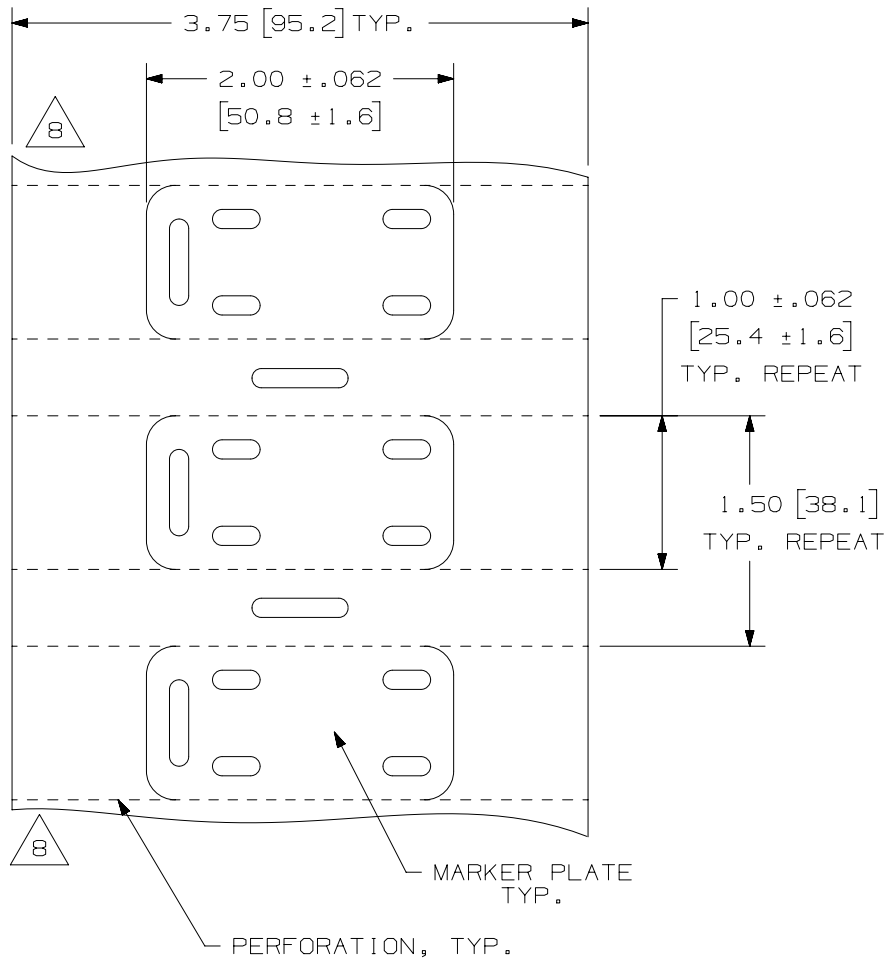

THIS COPY IS PROVIDED ON A RESTRICTED BASIS AND IS NOT TO BE USED IN ANY WAY DETRIMENTAL TO THE INTERESTS OF PANDUIT CORP.

PART NO.	COLOR	MATERIAL	QTY.
M200X100Y6T	YELLOW	GMH2	500
M200X100Y7T	WHITE		
M200X100AIT	RED		
M200X100AGT	ORANGE		
M200X100AFT	GRAY		
M200X100ACT	BLUE		
M200X100AET	GREEN		
M200X100Y6T-B	YELLOW		2000
M200X100Y7T-B	WHITE		

NOTES:
1. DIMENSIONS IN [] ARE MILLIMETERS.

REV	DATE	BY	CHK	APR	DESCRIPTION	ECN
8	1/21/16	RVU	CLW	JHAC	REMOVE THE INSTRUCTION TEXT FROM UNPRINTABLE AREA OF THE PARTS. GMH2 WAS GMY/GMPO.	GAECN03349
7	10/13/14	RVU	CLW	MSAD	ADD NEW PN, M200X100Y7T-B & M200X100Y6T-B.	GAECN02348
6	3/10/09	RVU			NEW COLOR PART ON TABLE: M200X100AIT, M200X100AGT, M200X100AFT, M200X100ACT & M200X100AET.	5678

TITLE		THERMAL TRANSFER MARKER PLATE M200X100Y*T AND M200X100A*T		
CUSTOMER DRAWING				
ITEM REVISION NAME		100472KB/08		
DATASET FILE NAME		100472KB_DC_C10403/08K		
UNLESS OTHERWISE SPECIFIED, DIMENSIONAL TOLERANCES ARE: IN (mm)		MATERIAL:		
.x ± .12 [3.05] .xxx ± .020 [.508]		SEE TABLE		
.xx ± .062 [1.57] ANGLES ±		DRAWING NUMBER:		
		C10403		
DRAWN BY	DATE	CHK	SCALE	SIZE
RVU	2/8/06	MSAD	NTS	A