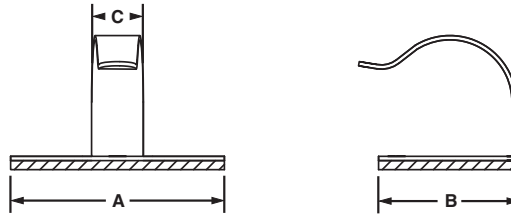

A2C Type Clips

- Hold cords, cables, and tubing
- Two rubber adhesive pads for added strength

- For indoor use only
- Material: PVC

Part Number	Max. Bundle Diameter		Length A		Width B		Height C		Color	Adhesive Type	Std. Pkg. Qty.	Std. Ctn. Qty.
	In.	mm	In.	mm	In.	mm	In.	mm				
A2C12-A-C8	0.12	3.0	1.30	33.0	0.63	16.0	0.23	5.8	Light Gray	Rubber	100	1000
A2C25-A-C8	0.25	6.4	1.43	36.3	0.63	16.0	0.36	9.1			100	1000
A2C38-A-C8	0.38	9.5	1.56	39.6	0.63	16.0	0.49	12.4			100	1000
A2C50-A-C8	0.50	12.7	1.72	43.7	0.63	16.0	0.61	15.5			100	1000

Metal Adhesive Backed Cord Clips

- Can be opened and closed without damaging clip in order to remove or add cables quickly and easily

- For indoor use only

Part Number	Max. Bundle Diameter		Length A		Width B		Clip Width C		Material	Adhesive Type	Std. Pkg. Qty.	Std. Ctn. Qty.
	In.	mm	In.	mm	In.	mm	In.	mm				
MACC25-A-C	0.25	6.4	0.77	19.6	0.54	13.7	0.29	7.4	Zinc Plated Steel	Rubber	100	1000
MACC62-A-C	0.62	15.7	1.18	30.0	0.78	19.7	0.29	7.4			100	1000
MACC25-AV-D	0.25	6.4	0.77	19.6	0.54	13.7	0.29	7.4		High Bond Acrylic	500	1000
MACC62-AV-C	0.62	15.7	1.18	30.0	0.78	19.7	0.29	7.4			100	1000