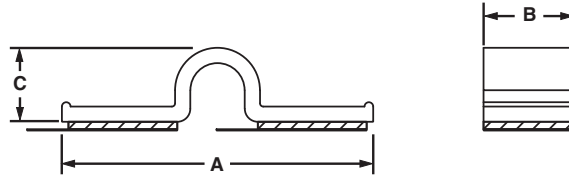

A2C Type Clips

- Hold cords, cables, and tubing
- Two rubber adhesive pads for added strength

- For indoor use only
- Material: PVC

Part Number	Max. Bundle Diameter		Length A		Width B		Height C		Color	Adhesive Type	Std. Pkg. Qty.	Std. Ctn. Qty.
	In.	mm	In.	mm	In.	mm	In.	mm				
A2C12-A-C8	0.12	3.0	1.30	33.0	0.63	16.0	0.23	5.8	Light Gray	Rubber	100	1000
A2C25-A-C8	0.25	6.4	1.43	36.3	0.63	16.0	0.36	9.1			100	1000
A2C38-A-C8	0.38	9.5	1.56	39.6	0.63	16.0	0.49	12.4			100	1000
A2C50-A-C8	0.50	12.7	1.72	43.7	0.63	16.0	0.61	15.5			100	1000

Metal Adhesive Backed Cord Clips

- Can be opened and closed without damaging clip in order to remove or add cables quickly and easily

- For indoor use only

Part Number	Max. Bundle Diameter		Length A		Width B		Clip Width C		Material	Adhesive Type	Std. Pkg. Qty.	Std. Ctn. Qty.
	In.	mm	In.	mm	In.	mm	In.	mm				
MACC25-A-C	0.25	6.4	0.77	19.6	0.54	13.7	0.29	7.4	Zinc Plated Steel	Rubber	100	1000
MACC62-A-C	0.62	15.7	1.18	30.0	0.78	19.7	0.29	7.4			100	1000
MACC25-AV-D	0.25	6.4	0.77	19.6	0.54	13.7	0.29	7.4		High Bond Acrylic	500	1000
MACC62-AV-C	0.62	15.7	1.18	30.0	0.78	19.7	0.29	7.4			100	1000