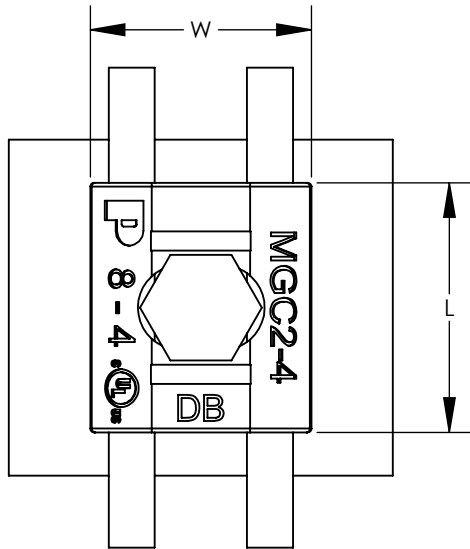

THIS COPY IS PROVIDED ON A RESTRICTED BASIS AND IS NOT TO BE USED IN ANY WAY DETRIMENTAL TO THE INTERESTS OF PANDUIT CORP.

| PART NUMBER | L | W | H | WIRE RANGE (2) | THREAD |
|-------------|-----|-----|-----|---|--------|
| MGC2-4-Q | 1.3 | 1.2 | 1.5 | SOLID: 8 AWG - 4 AWG STRANDED: 8 AWG - 4 AWG | 3/8-16 |
| MGC2-2/0-Q | 1.5 | 1.5 | 1.7 | SOLID: 4 AWG - 2/0 AWG STRANDED: 4 AWG - 2/0 AWG | |
| MGC2-250-X | 1.3 | 2.0 | 2.1 | SOLID: 2/0 AWG - 4/0 AWG STRANDED: 2/0 AWG - 250 kcmil | 1/2-13 |
| MGC2-500-X | 1.6 | 2.5 | 2.3 | SOLID: N/A STRANDED: 300 kcmil - 500 kcmil | |

NOTES:

1. MATERIAL:
BODY - COMMERCIAL BRONZE, 80% MIN COPPER CONTENT
HARDWARE - SILICON BRONZE
2. WIRE RANGE APPLIES TO BOTH SIDES OF CLAMP.
WIRES DO NOT NEED TO BE EQUAL SIZE.
3. DIMENSIONS IN INCHES
4. PACKAGING QTY:
Q = 25
X = 10

| | | | |
|--|-----------------------|---|-------|
| TITLE | | MGC2 SERIES CABLE TRAY CLAMPS CUSTOMER DRAWING | |
| ITEM REVISION NAME | 00127LEB/01 | | |
| DATASET FILE NAME | 00127LEB-DC/01.SLDDRW | | |
| UNLESS OTHERWISE SPECIFIED, DIMENSIONAL TOLERANCES ARE: IN [mm] | | MATERIAL | |
| .X ± .1 | .XXX ± | SEE NOTES | |
| .XX ± | ANGLES ± | DRAWING NUMBER 00127LEB-DC | |
| THIRD ANGLE PROJECTION | | SHEET 1 OF 1 | |
| DRAWN BY | DATE | CHK | SCALE |
| JHNU | 5/17 | DAOS | N/A |
| SIZE | | | A |