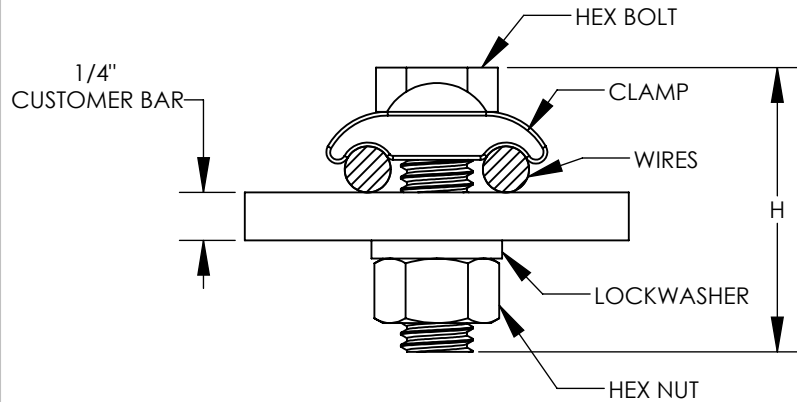

THIS COPY IS PROVIDED ON A RESTRICTED BASIS AND IS NOT TO BE USED IN ANY WAY DETRIMENTAL TO THE INTERESTS OF PANDUIT CORP.

| PART NUMBER | L | W | H | WIRE RANGE (2) | THREAD |
|-------------|-----|-----|-----|---|--------|
| MGC2-4-Q | 1.3 | 1.2 | 1.5 | SOLID: 8 AWG - 4 AWG STRANDED: 8 AWG - 4 AWG | 3/8-16 |
| MGC2-2/0-Q | 1.5 | 1.5 | 1.7 | SOLID: 4 AWG - 2/0 AWG STRANDED: 4 AWG - 2/0 AWG | |
| MGC2-250-X | 1.3 | 2.0 | 2.1 | SOLID: 2/0 AWG - 4/0 AWG STRANDED: 2/0 AWG - 250 kcmil | 1/2-13 |
| MGC2-500-X | 1.6 | 2.5 | 2.3 | SOLID: N/A STRANDED: 300 kcmil - 500 kcmil | |

NOTES:

1. MATERIAL:
BODY - COMMERCIAL BRONZE, 80% MIN COPPER CONTENT
HARDWARE - SILICON BRONZE
2. WIRE RANGE APPLIES TO BOTH SIDES OF CLAMP.
WIRES DO NOT NEED TO BE EQUAL SIZE.
3. DIMENSIONS IN INCHES
4. PACKAGING QTY:
Q = 25
X = 10