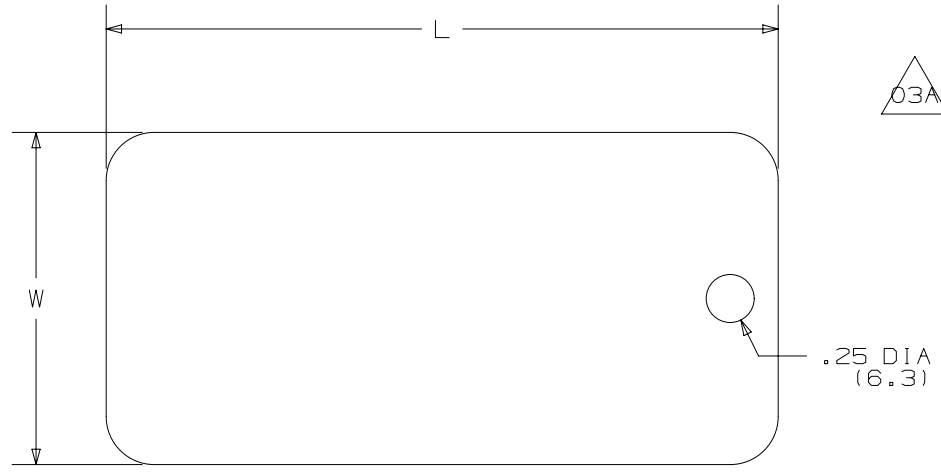

2

1

THIS COPY IS PROVIDED ON A RESTRICTED BASIS AND IS NOT TO BE USED IN ANY WAY DETRIMENTAL TO THE INTERESTS OF PANDUIT CORP.

PANDUIT PART NUMBER	MATERIAL	PACKAGE QUANTITY	LENGTH = "L" ±.02	WIDTH "W" ±.02 (.5)
MT350W17-Q	304 SS.	25	3.50 (88.9)	1.73 (43.9)
MT350W17-M	304 SS.	1000	3.50 (88.9)	1.73 (43.9)

03A

NOTES:

- BRACKETS [] DENOTES DIMENSIONS IN MILLIMETERS
- CUSTOM PERMANENT MARKING AVAILABLE; CONSULT FACTORY

REV	DATE	BY	CHK	APR	DESCRIPTION	ECN
03A	12/11/17	RVU	CLW	JHAC	ADD MT350W17-M TO TABLE.	GAECN04432
01A	3/13	JAMB	MIM	RGRO	UPDATE DRAWING TO NEW GLOBAL PANDUIT TITLE BLOCK WITH PANDUIT LOGO	SSECN01036
00	3/98	TM	TM	---	DRAWING RELEASED	----

TITLE		RECTANGULAR 1-HOLE STAINLESS METAL TAGS		
CUSTOMER DRAWING				
ITEM REVISION NAME		N41099BS/03		
DATASET FILE NAME		N41099BS_DC/03A		
UNLESS OTHERWISE SPECIFIED, DIMENSIONAL TOLERANCES ARE: IN (mm)		MATERIAL:		
.x ± .1 [2.54] .xxx ± .005 [.127]		SEE PART TABLE		
.xx ± .01 [.25] ANGLES ± 5 °		DRAWING NUMBER:		
 THIRD ANGLE PROJECTION		N41099BS_DC		
DRAWN BY	DATE	CHK	SCALE	SIZE
T SMA	3/98	TM	N/A	SHT 1 OF 1