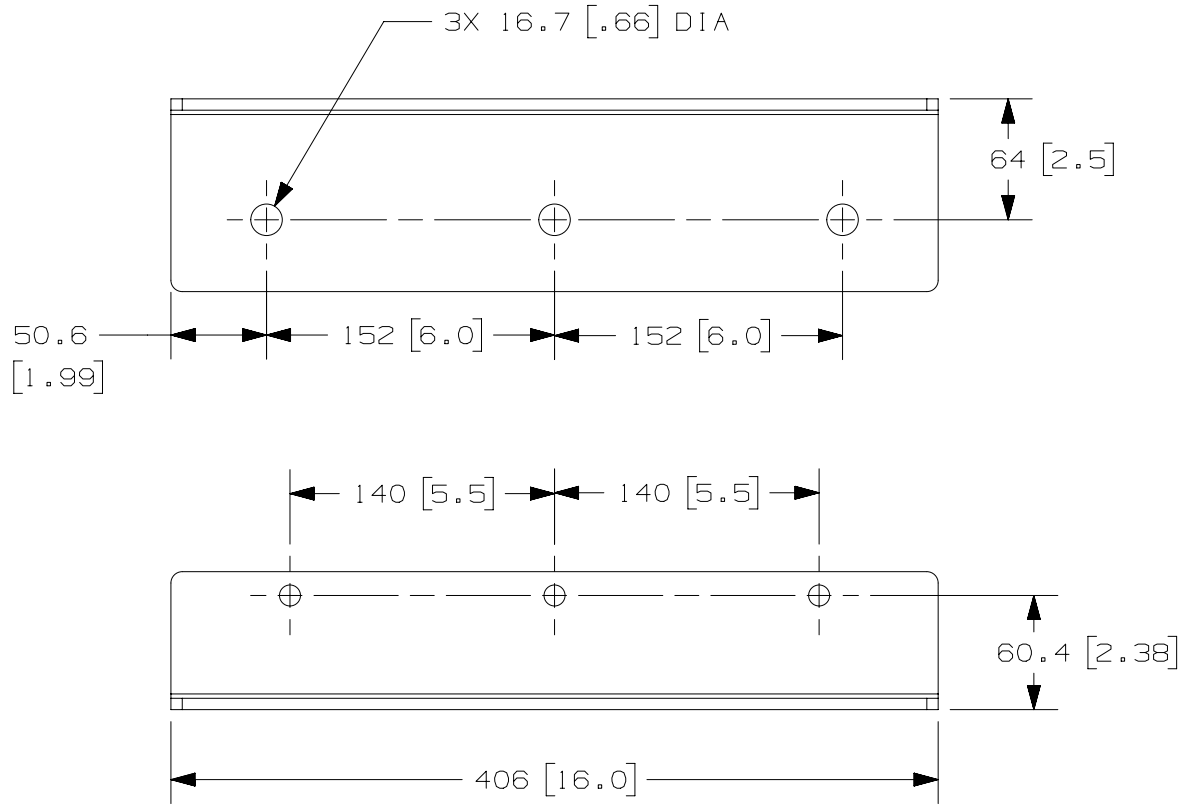

THIS COPY IS PROVIDED ON A RESTRICTED BASIS AND IS NOT TO BE USED IN ANY WAY DETRIMENTAL TO THE INTERESTS OF PANDUIT CORP.

OOA	7-12-17	LDR	BRAP		SEE SHEET 1 OF 2 FOR REVISIONS	VO9001JP
REV	DATE	BY	CHK	APR	DESCRIPTION	ECN

TITLE				NAKOSHDPD N-TYPE CABINET ANCHOR KIT		
				CUSTOMER DRAWING		
ITEM REVISION NAME				13V392AF/00.PRT		
DATASET FILE NAME				13V392AF_DC/00A.PRT		
				MATERIAL:		
				N/A		
				DRAWING NUMBER:		
				13V392AF-DC		
DRAWN BY		DATE		CHK		SCALE
LDR		7-12-17		BRAP		NONE
				THIRD ANGLE PROJECTION		
SHT 2 OF 2		A