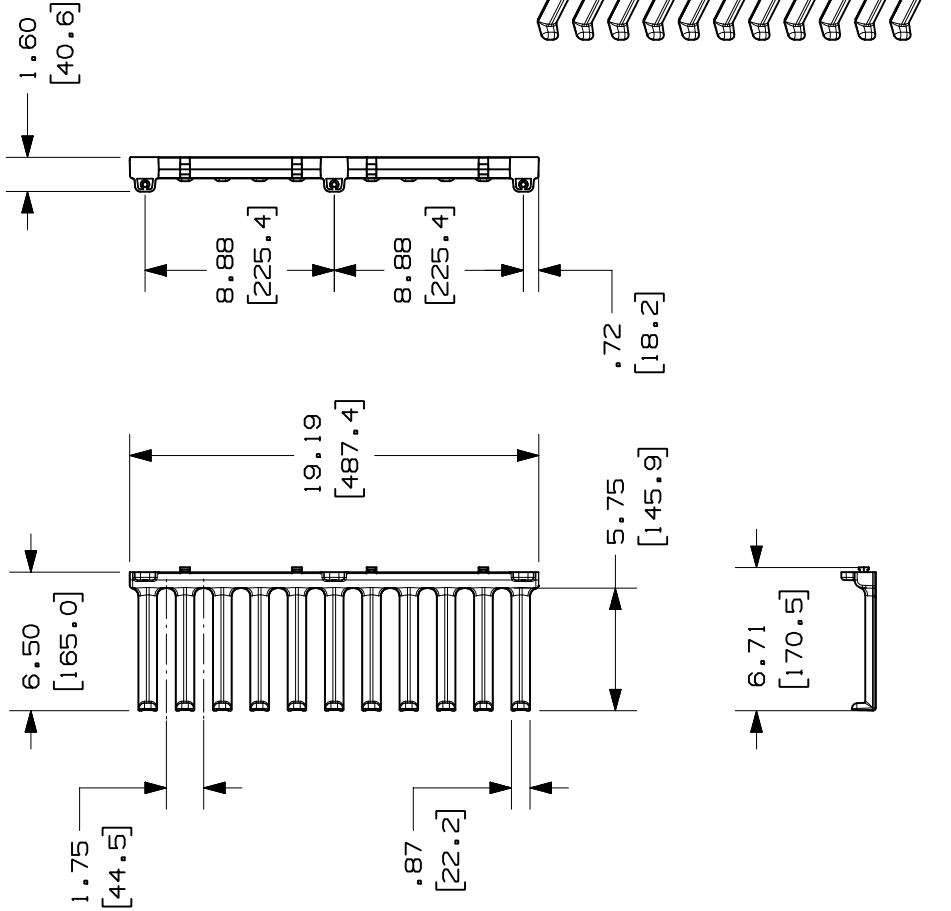

THIS COPY IS PROVIDED ON A RESTRICTED BASIS AND IS NOT TO BE USED IN ANY WAY DETRIMENTAL TO THE INTERESTS OF PANDUIT CORP.

PANDUIT PART NO.	WEIGHT
NFBRF	0.9 LBS/EACH 0.41 Kg/EACH

- NOTES:
- VISIT OUR ON-LINE CATALOG AT WWW.PANDUIT.COM FOR A CURRENT LIST OF PRODUCTS APPLICABLE FOR USE WITH THIS PART.
 - FINGERS CAN BE BROKEN OFF WITHOUT THE USE OF A TOOL.
 - DIMENSIONS IN PARENTHESIS ARE METRIC (mm).
 - ALL DIMENSION ARE REFERENCE ONLY.
 - COMPONENTS:
1- NETFRAME BEND RADIUS FINGER SECTION
3- #12-24 X 5/8" SCREWS

MODEL FILENAME V10118BB_SINGLE_SEC_FINGERS_00.PRT
CAD FILENAME/LAYERS V10118BB_DC_00A.PRT

PANDUIT

TINLEY PARK, ILLINOIS

NETFRAME BEND RADIUS FINGERS
(NFBRF) CUSTOMER DRAWING

UNLESS OTHERWISE SPECIFIED, DIMENSIONAL TOLERANCES ARE:
INCHES: +/- 0.03 [METRIC: +/- 0.8] ANGLE: +/- 1°
X.XX X.XX X.XX X.XX X.XX X.XX X.XX X.XX X.XX X.XX
X.XXX X.XXX X.XXX X.XXX X.XXX X.XXX X.XXX X.XXX X.XXX X.XXX
UNLESS OTHERWISE SPECIFIED, ALL DIMENSIONS ARE GIVEN IN INCHES, THIRD ANGLE PROJECTION.

REV	DATE	BY	CHK	DESCRIPTION	ECN	R	CUST	SUP	OTH
R	10-20-04	TKW		RELEASED TO PRODUCTION	10118-03				
DRAWN BY TKW					MATERIALS		SCALE 1/8		DWG NO. 10118-03
DATE 10-20-04					SEE NOTES		DRAWING NO. 10118-03		DWG SIZE A
CHK'D									SIZE A