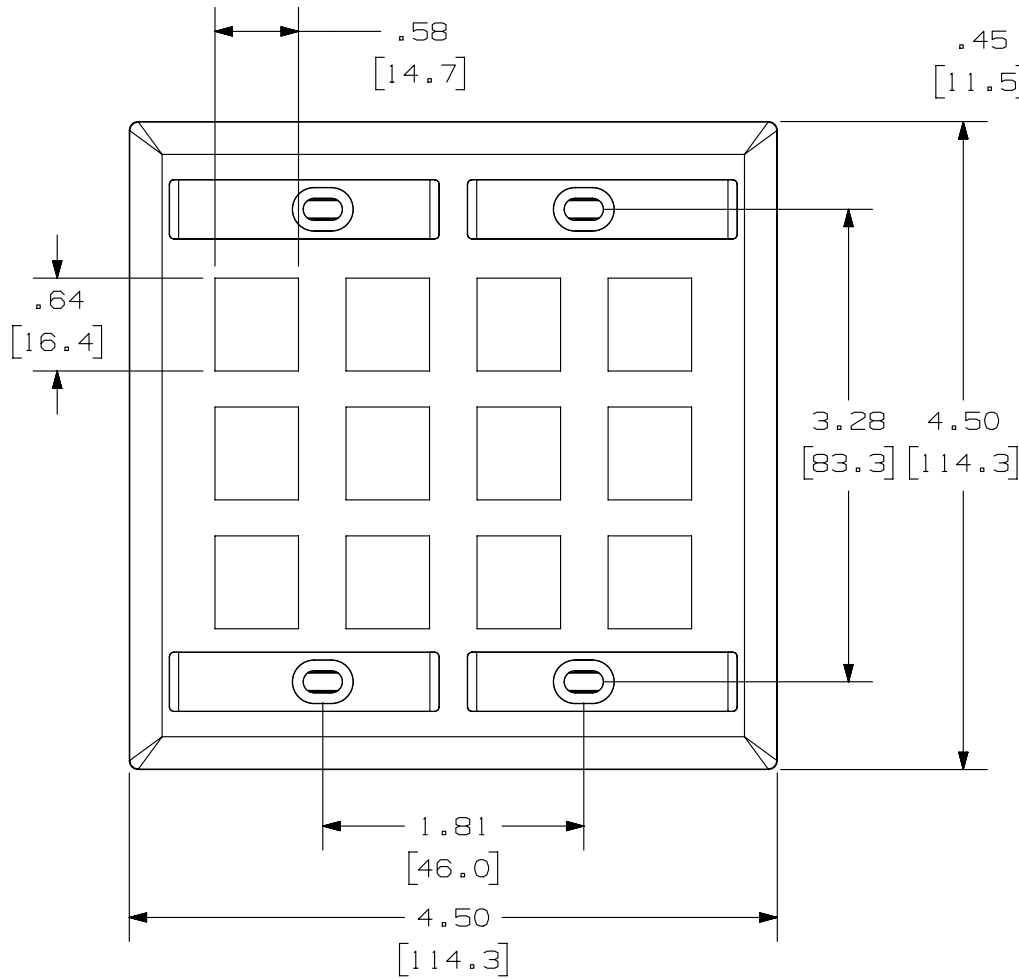

THIS COPY IS PROVIDED ON A RESTRICTED BASIS AND IS NOT TO BE USED IN ANY WAY DETRIMENTAL TO THE INTERESTS OF PANDUIT CORP.

PANDUIT P/N	WEIGHT
NK12F**Y	.79 LB/10 PCS (366 g/10 PCS)

NOTES:

- SEE CURRENT CATALOG FOR ADDITIONAL PART SUFFIXES TO INDICATE COLOR AND OR PACKAGE QUANTITY.
- FACEPLATE WILL ACCEPT TWELVE STANDARD NETKEY MODULES.
- PART INCLUDES:
 - 1- FACEPLATE
 - 4- MOUNTING SCREW
 - 4- LABEL
 - 4- LABEL COVER
- DIMENSIONS IN [] ARE IN METRIC.

PART NUMBER		NK 12F**Y	
TITLE			
NETKEY 12 POSITION DOUBLE GANG FACEPLATE WITH LABEL/COVER		CUSTOMER DRAWING	
ITEM REVISION NAME		M02479BI/02	
DATASET FILE NAME		M02479BI_DC035/00A	
UNLESS OTHERWISE SPECIFIED, DIMENSIONAL TOLERANCES ARE: IN [mm]		MATERIAL:	
.x ± .xx ± .03 [.8]		ABS	
.xxx ± .010 [.3]		DRAWING NUMBER:	
ANGLES ±		02479-035	
THIRD ANGLE PROJECTION		SHT 1 OF 1	
DRAWN BY	DATE	CHK	SCALE
JSP	7-29-06	MJD	NONE
REV	DATE	BY	CHK
1	5/13/14	JSP	REFR
R	7-29-06	JSP	MJD