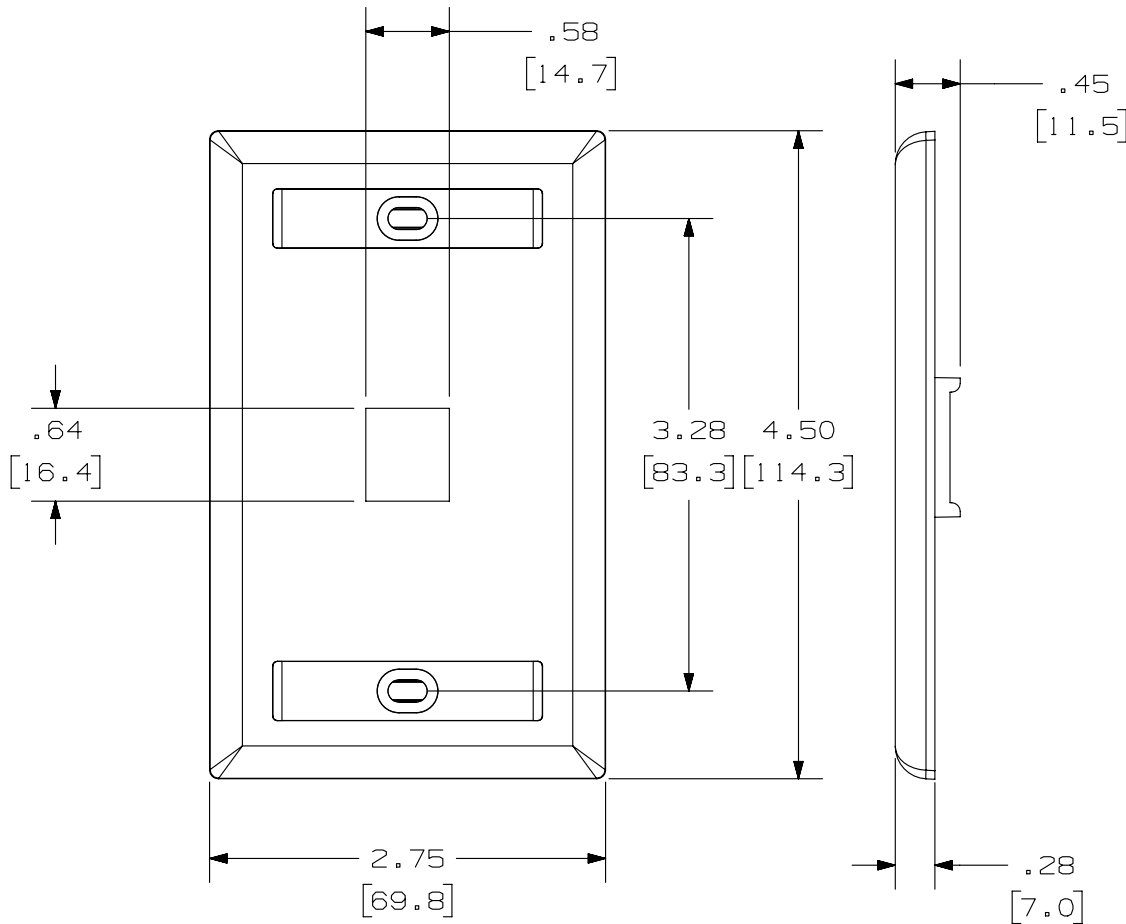

THIS COPY IS PROVIDED ON A RESTRICTED BASIS AND IS NOT TO BE USED IN ANY WAY DETRIMENTAL TO THE INTERESTS OF PANDUIT CORP.

PANDUIT P/N	WEIGHT
NK1F**Y	.49 LB/10 PCS (222 g/10 PCS)

NOTES:

- SEE CURRENT CATALOG FOR ADDITIONAL PART SUFFIXES TO INDICATE COLOR AND OR PACKAGE QUANTITY.
- FACEPLATE WILL ACCEPT ONE STANDARD NETKEY MODULE.
- PART INCLUDES:
 - 1- FACEPLATE
 - 2- MOUNTING SCREW
 - 2- LABEL
 - 2- LABEL COVER
- DIMENSIONS IN [] ARE IN METRIC.

PART NUMBER		NK1F**Y	
TITLE			
NETKEY 1 POSITION SINGLE GANG FACEPLATE WITH LABEL			
CUSTOMER DRAWING			
ITEM REVISION NAME		M02479BE/00	
DATASET FILE NAME		M02479BE_DC031/00B	
UNLESS OTHERWISE SPECIFIED, DIMENSIONAL TOLERANCES ARE: IN [mm]		MATERIAL:	
.x ± .xx ± .03 [.8]		ABS	
.xxx ± .010 [.3]		DRAWING NUMBER:	
ANGLES ±		02479-031	
THIRD ANGLE PROJECTION		SHT 1 OF 1	
DRAWN BY	DATE	CHK	SCALE
JSP	7-29-06	MJD	NONE
REV	DATE	BY	CHK
1	5-08-14	MDJR	REFR
R	7-29-06	JSP	MJD