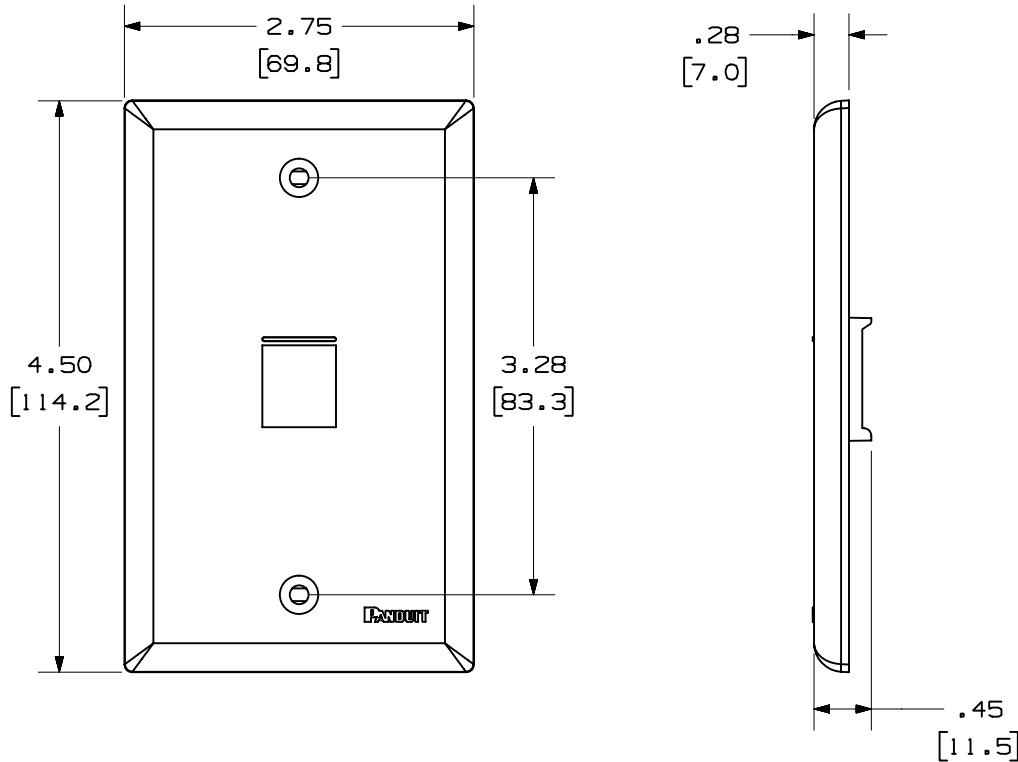

THIS COPY IS PROVIDED ON A RESTRICTED BASIS AND IS NOT TO BE USED IN ANY WAY DETRIMENTAL TO THE INTERESTS OF PANDUIT CORP.

PANDUIT P/N	WEIGHT
NK1FN**	.62 LB/10 PCS (279.2 g/10 PCS)

- NOTES:
1. SEE CURRENT CATALOG FOR ADDITIONAL PART NUMBER SUFFIXES TO INDICATE COLOR AND OR PACKAGE QUANTITY.
 2. SEE CATALOG FOR COMPLETE LIST OF PARTS APPLICABLE FOR USE WITH THIS PART.
 3. DIMENSIONS IN PARENTHESES ARE IN METRIC.
 4. PART INCLUDES:
 - 1- FACEPLATE
 - 2- COLOR COORDINATED MOUNTING SCREW (#6-32X 1.00")

MODEL FILENAME	M02062BA_NKFP1_02.PRT	SIZE A
DRAWING FILENAME	M02062BA_DC_02A.PRT	

NETKEY™ 1 POSITION
VERTICAL CLASSIC SERIES
FACEPLATE CUSTOMER DRAWING

<p>PANDUIT™ CORP. TINLEY PARK, ILL 60477</p>	I.I. NUMBER	N/A
	PRODUCT SPEC	N/A
	WORK INSTRUCTION	N/A
	SCALE	NONE
<p>THIRD ANGLE PROJECTION</p>	<p>ALL DIMENSIONS ARE GIVEN IN INCHES, UNLESS OTHERWISE SPECIFIED.</p> <p>DIMENSIONAL TOLERANCES ARE: (.X) ± (.XXX) ± .010(.3) (.XX) ± .03(.8) ANGLES ±</p>	
DRAWN BY JsP	REVIEW DRAWING NUMBERS	PART NO. NK1FN**
DATE 8-16-04	MATERIAL: ABS	DRAWING NO. 02062-04