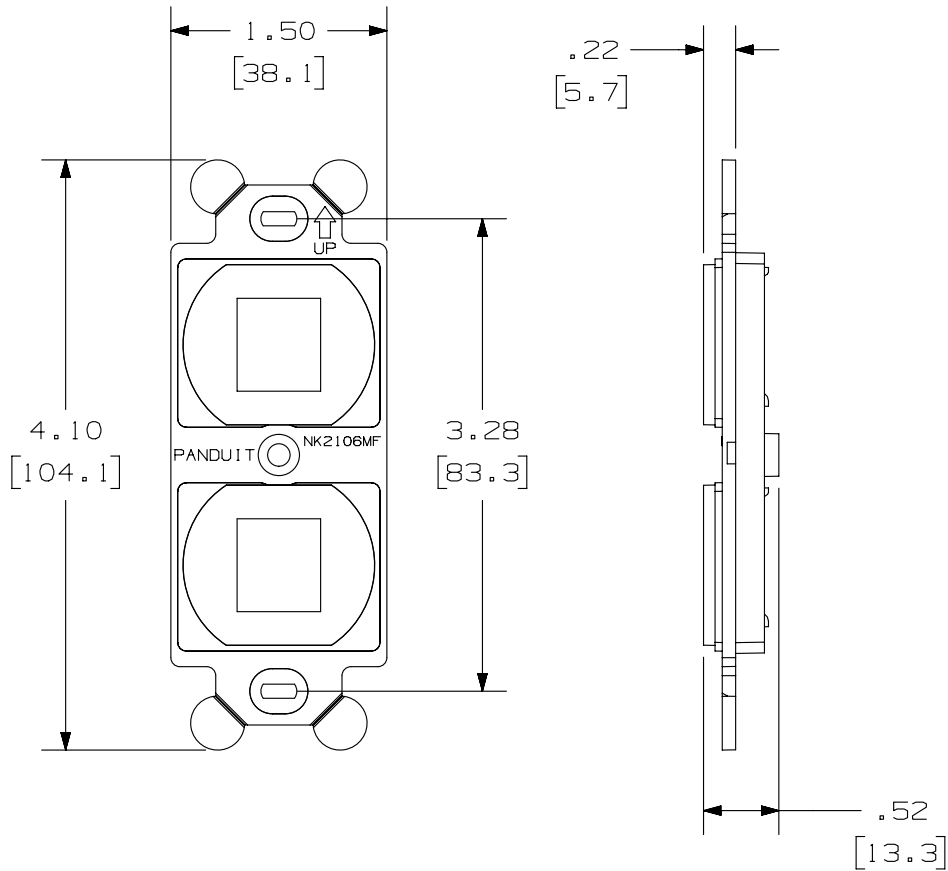

THIS COPY IS PROVIDED ON A RESTRICTED BASIS AND IS NOT TO BE USED IN ANY WAY DETRIMENTAL TO THE INTERESTS OF PANDUIT CORP.

PANDUIT P/N	WEIGHT
NK2106MF**	.28 LB/10 PCS (126.5 g/10 PCS)

NOTES:

- SEE CURRENT CATALOG FOR ADDITIONAL PART NUMBER SUFFIXES TO INDICATE COLOR AND OR PACKAGE QUANTITY.
- SEE CATALOG FOR COMPLETE LIST OF PARTS APPLICABLE FOR USE WITH THIS PART.
- DIMENSIONS IN PARENTHESES ARE IN METRIC.
- PART INCLUDES:  
1- 106 FRAME  
2- #6-32 X 1.00" MOUNTING SCREW

PART NUMBER		NK2106MF**	
TITLE		NETKEY 2 POSITION 106 FRAME	
		CUSTOMER DRAWING	
ITEM REVISION NAME		M02070BA/04	
DATASET FILE NAME		M02070BA_DC02/04B	
UNLESS OTHERWISE SPECIFIED, DIMENSIONAL TOLERANCES ARE: IN [mm]		MATERIAL:	
.x ± .xxx ± .010 [ .3 ]		ABS	
.xx ± .03 [ .8 ] ANGLES ±		DRAWING NUMBER:	
THIRD ANGLE PROJECTION		02070-02	
DRAWN BY	DATE	CHK	SCALE
JSP	9-13-04	EB	NONE
REV	DATE	BY	CHK
1	5-08-14	MDJR	REFR
R	9-13-04	JSP	EB
APR	DESCRIPTION		ECN
	A. UPDATED TITLE BLOCK.		02070-02
	RELEASED TO PRODUCTION		02070-02
SHT 1 OF 1		SIZE	
A		A	

D101000DA/14

2

1

2

1