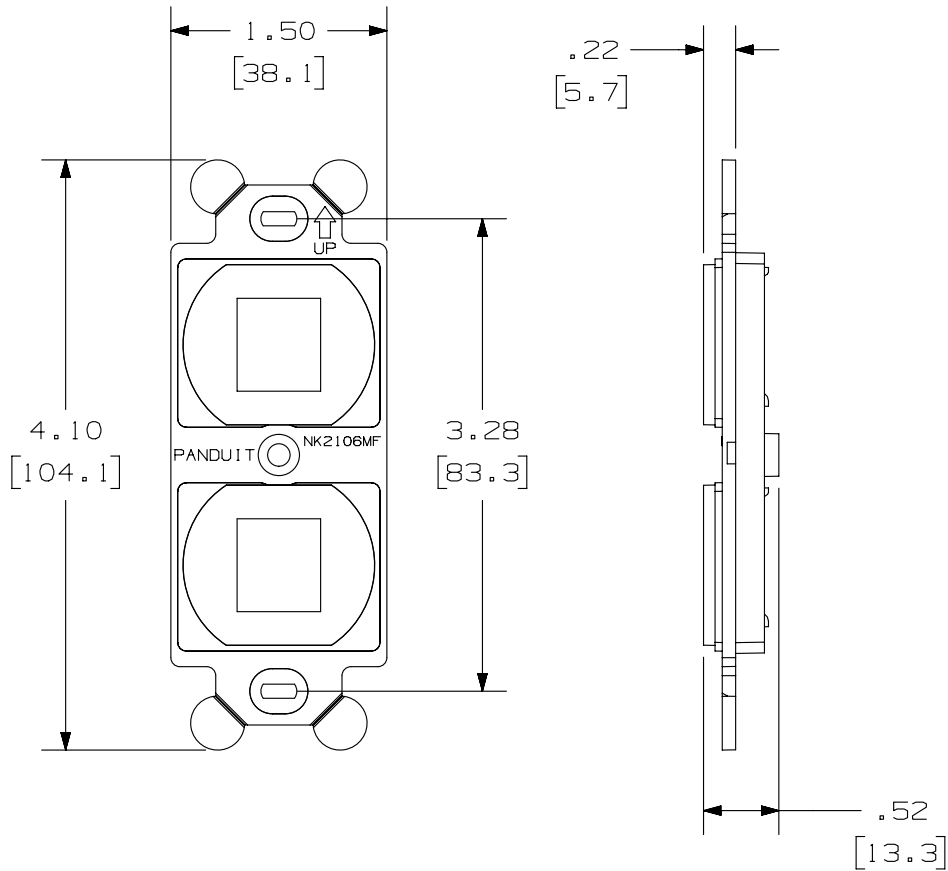

THIS COPY IS PROVIDED ON A RESTRICTED BASIS AND IS NOT TO BE USED IN ANY WAY DETRIMENTAL TO THE INTERESTS OF PANDUIT CORP.

PANDUIT P/N	WEIGHT
NK2106MF**	.28 LB/10 PCS (126.5 g/10 PCS)

NOTES:

- SEE CURRENT CATALOG FOR ADDITIONAL PART NUMBER SUFFIXES TO INDICATE COLOR AND OR PACKAGE QUANTITY.
- SEE CATALOG FOR COMPLETE LIST OF PARTS APPLICABLE FOR USE WITH THIS PART.
- DIMENSIONS IN PARENTHESES ARE IN METRIC.
- PART INCLUDES:
 - 1- 106 FRAME
 - 2- #6-32 X 1.00" MOUNTING SCREW

PART NUMBER		NK2106MF**	
TITLE		NETKEY 2 POSITION 106 FRAME	
		CUSTOMER DRAWING	
ITEM REVISION NAME		M02070BA/04	
DATASET FILE NAME		M02070BA_DC02/04B	
UNLESS OTHERWISE SPECIFIED, DIMENSIONAL TOLERANCES ARE: IN [mm]		MATERIAL:	
.x ± .xxx ± .010 [.3]		ABS	
.xx ± .03 [.8] ANGLES ±		DRAWING NUMBER:	
THIRD ANGLE PROJECTION		02070-02	
DRAWN BY	DATE	CHK	SCALE
JSP	9-13-04	EB	NONE
REV	DATE	BY	CHK
DESCRIPTION	ECN	SHT 1 OF 1	SIZE
			A