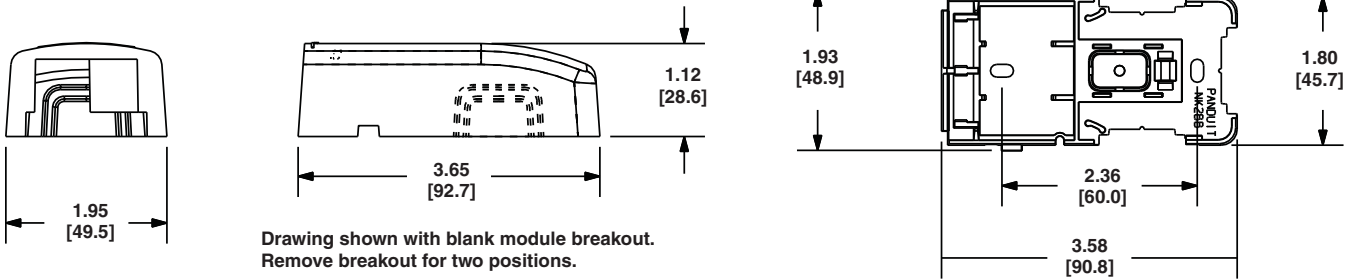

Part Number	Compatible Raceway	No. of Adhesive Strips	No. of Cable Ties	Label/Label Cover Included	Mounting Screws Included	Magnet Pockets
NK2BX	LD3, LDP3, LD5, LDP5	1	1	No	Yes	1
NK4BX	LD3, LDP3, LD5, LDP5, LD10, LDP10	2	2	Yes	Yes	2
NK6BX	LD3, LDP3, LD5, LDP5, LD10, LDP10	2	2	Yes	Yes	None

2-Port Surface Mount Box NK2BXIW-A

4-Port Surface Mount Box NK4BXIW-AY

6-Port Surface Mount Box NK6BXIW-AY

Dimensions are in inches. [Dimensions in brackets are metric].

WORLDWIDE SUBSIDIARIES AND SALES OFFICES