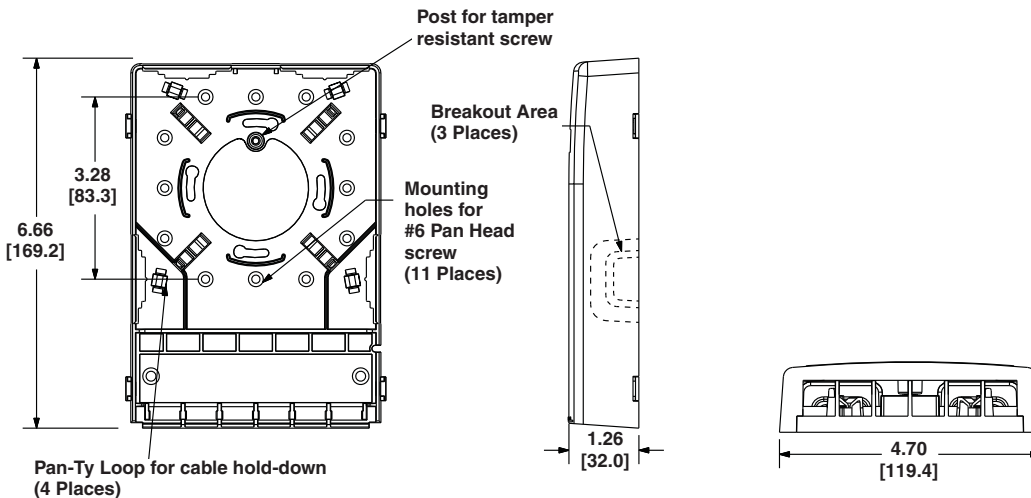

boxes include breakouts compatible with Panduit's Surface Raceway system to conceal and allow cable to run into the box providing a point of connection for voice, video, and data applications.

NetKey™ Surface Mount Boxes

2-Port Surface Mount Box NK2BXIW-A

4-Port Surface Mount Box NK4BXIW-AY

6-Port Surface Mount Box NK6BXIW-AY

Dimensions are in inches. [Dimensions in brackets are metric].

WORLDWIDE SUBSIDIARIES AND SALES OFFICES