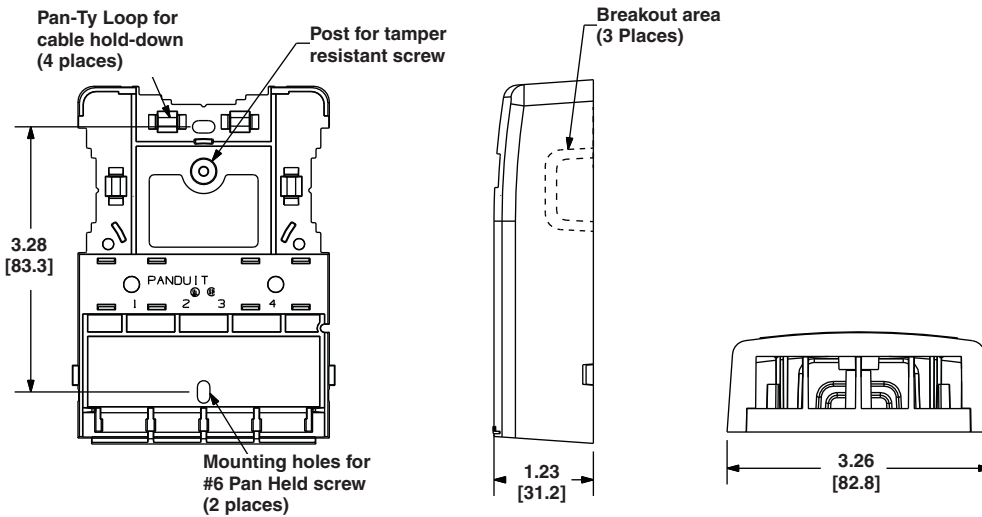

4-Port Surface Mount Box NK4BXIW-AY