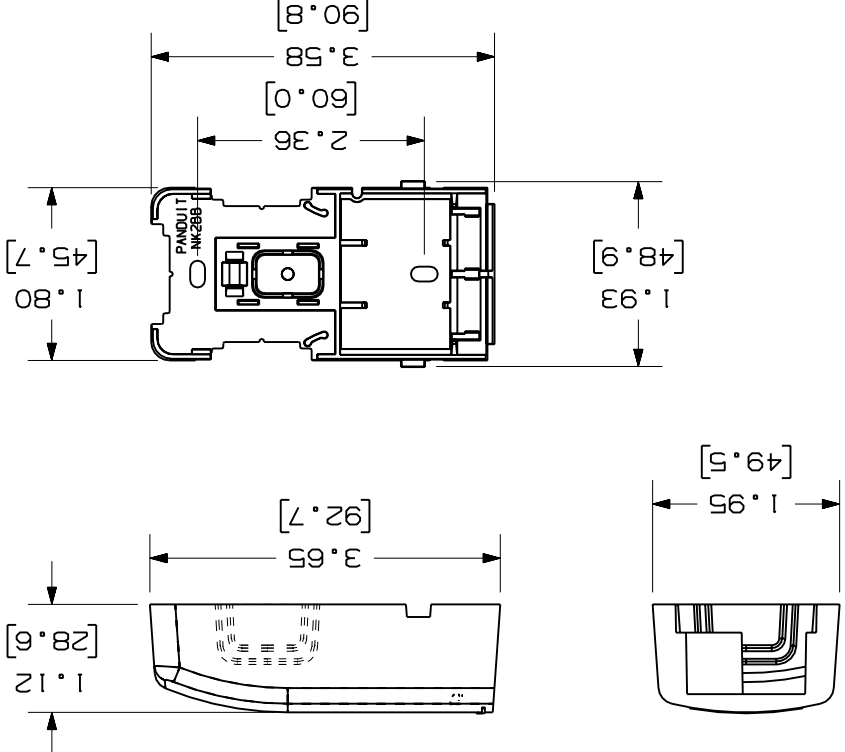

REV	DATE	BY	CHK	DESCRIPTION	ECN	R	CUST	SUP	OTH	CHK'D
R	11-10-05	JSP		RELEASED TO PRODUCTION	00661-01					

10-1990	DRAWING NO.	00661-01
NK2BX** - A	PART NO.	
NONE	SCALE	
N/A	WORK INSTRUCTION	
N/A	PRODUCT SPEC	
N/A	L.I. NUMBER	

TINLEY PARK, IL 60477	PANDUIT CORP.
-----------------------	---------------

NETKEY™ 2 POSITION SURFACE MOUNT BOX CUSTOMER DRAWING

SIZE **A**

DRAWING FILENAME: M00661AC_DC_00A.PRT

- NOTES:
- SEE CURRENT CATALOG FOR ADDITIONAL PART NUMBER SUFFIXES TO INDICATE COLOR AND/OR PACKAGE QUANTITY.
 - BOX ACCEPTS 2 NETKEY™ MODULES. THIS PRODUCT CAN BE USED WITH PANDUIT TYPE LDS, LDP, AND LD RACEWAYS.
 - DIMENSIONS IN PARENTHESES ARE IN METRIC.
 - PART INCLUDES:
 - 1 - BOX COVER
 - 1 - BOX BASE
 - 2 - MOUNTING SCREW
 - 1 - CABLE TIE
 - 1 - FOAM TAPE

PANDUIT	PART NO.	NK2BX** - A
WEIGHT		.76 LB/10 PCS (345.0 g/10 PCS)

NO WARRANTY, EXPRESSED OR IMPLIED, IS MADE BY PANDUIT WITH RESPECT TO ADHESIVE BOND PERFORMANCE. AMONG OTHER THINGS, THE CONDITIONS UNDER WHICH THESE MOUNTS MAY BE APPLIED AND/OR THE SURFACE TO WHICH THEY MAY BE APPLIED ARE BEYOND PANDUIT'S CONTROL.