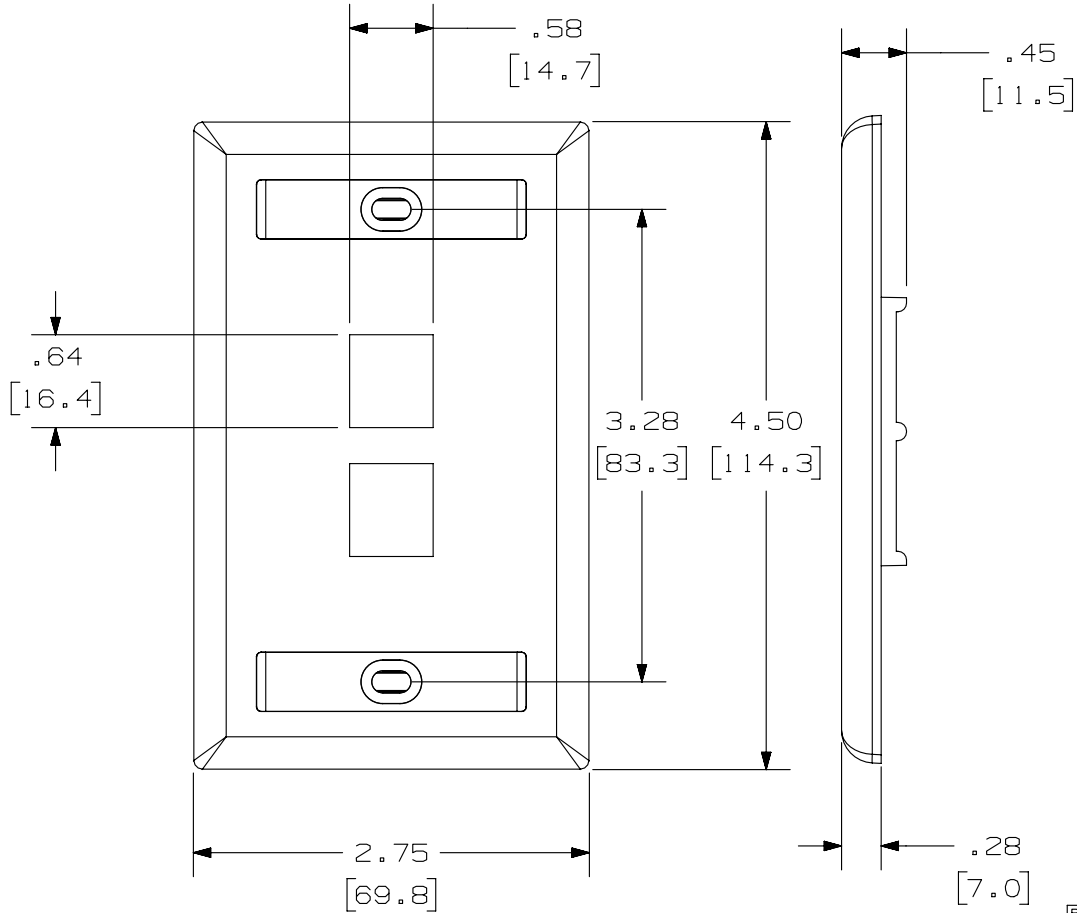

THIS COPY IS PROVIDED ON A RESTRICTED BASIS AND IS NOT TO BE USED IN ANY WAY DETRIMENTAL TO THE INTERESTS OF PANDUIT CORP.

PANDUIT P/N	WEIGHT
NK2F**Y	.49 LB/10 PCS (224 g/10 PCS)

NOTES:

- SEE CURRENT CATALOG FOR ADDITIONAL PART SUFFIXES TO INDICATE COLOR AND OR PACKAGE QUANTITY.
- FACEPLATE WILL ACCEPT TWO STANDARD NETKEY MODULES.
- PART INCLUDES:
 - 1- FACEPLATE
 - 2- MOUNTING SCREW
 - 2- LABEL
 - 2- LABEL COVER
- DIMENSIONS IN [] ARE IN METRIC.

PART NUMBER		NK2F**Y	
TITLE			
NETKEY 2 POSITION SINGLE GANG FACEPLATE WITH LABEL			
CUSTOMER DRAWING			
ITEM REVISION NAME		M02479BF/00	
DATASET FILE NAME		M02479BF_DC032/00C	
UNLESS OTHERWISE SPECIFIED, DIMENSIONAL TOLERANCES ARE: IN [mm]		MATERIAL:	
.x ± .xx ± .03 [.8]		ABS	
.xxx ± .010 [.3]		DRAWING NUMBER:	
ANGLES ±		02479-032	
THIRD ANGLE PROJECTION		SHT 1 OF 1	
DRAWN BY	DATE	CHK	SCALE
JSP	7-29-06	MJD	NONE
REV	DATE	BY	CHK
2	5-08-14	MDJR	REFR
1	10-28-06	JSP	MJD
R	7-29-06	JSP	MJD
DESCRIPTION		ECN	
B. UPDATED TITLE BLOCK.		02479-032	
A. REVISED INCORRECT PART NUMBER.		02479-032	
RELEASED TO PRODUCTION		02479-032	