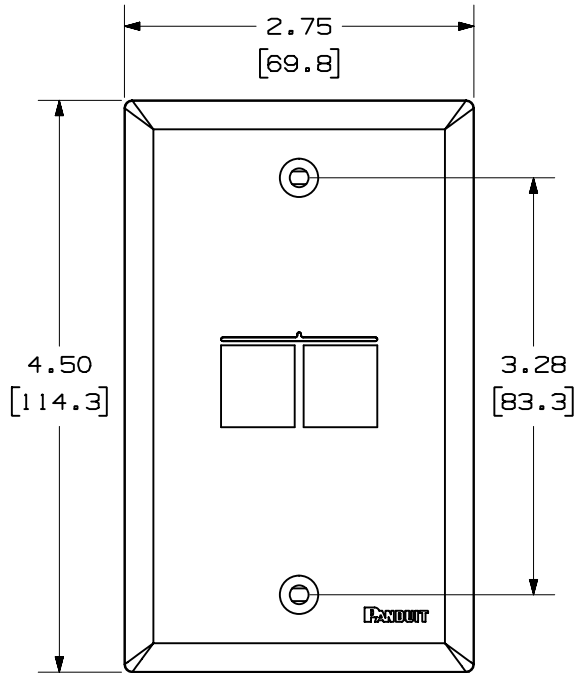

THIS COPY IS PROVIDED ON A RESTRICTED BASIS AND IS NOT TO BE USED IN ANY WAY DETRIMENTAL TO THE INTERESTS OF PANDUIT CORP.

PANDUIT P/N	WEIGHT
NK2FN**	.XX LB/10 PCS (XXX.X g/10 PCS)

- NOTES:
1. SEE CURRENT CATALOG FOR ADDITIONAL PART NUMBER SUFFIXES TO INDICATE COLOR AND OR PACKAGE QUANTITY.
 2. SEE CATALOG FOR COMPLETE LIST OF PARTS APPLICABLE FOR USE WITH THIS PART.
 3. DIMENSIONS IN PARENTHESES ARE IN METRIC.
 4. PART INCLUDES:
 - 1- FACEPLATE
 - 2- COLOR COORDINATED MOUNTING SCREW (#6-32X 1.00")

MODEL FILENAME	M02062BB_NKFP2_02.PRT	SIZE A
DRAWING FILENAME	M02062BB_DC_02A.PRT	

NETKEY™ 2 POSITION
VERTICAL CLASSIC SERIES
FACEPLATE CUSTOMER DRAWING

<p>PANDUIT™ CORP. TINLEY PARK, ILL 60477</p>	I.I. NUMBER	N/A
	PRODUCT SPEC	N/A
	WORK INSTRUCTION	N/A
	SCALE	NONE
<p>THIRD ANGLE PROJECTION</p>	<p>ALL DIMENSIONS ARE GIVEN IN INCHES, UNLESS OTHERWISE SPECIFIED.</p> <p>DIMENSIONAL TOLERANCES ARE: (.X) ± (.XXX) ± .010(.3) (.XX) ±.03(.8) ANGLES ±</p>	
DRAWN BY JsP	REVIEW DRAWING NUMBERS	PART NO. NK2FN**
DATE 8-16-04	MATERIAL: ABS	DRAWING NO. 02062-05