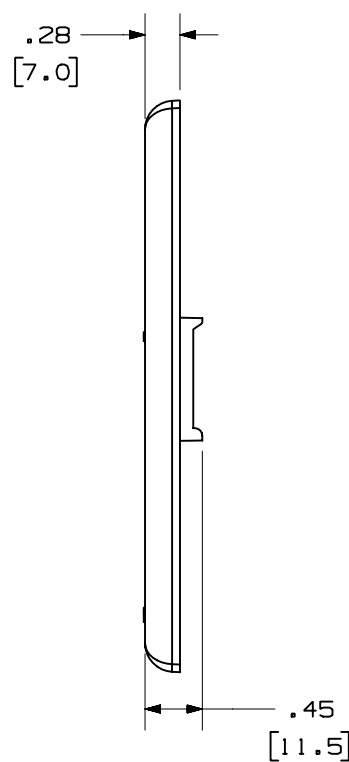

THIS COPY IS PROVIDED ON A RESTRICTED BASIS AND IS NOT TO BE USED IN ANY WAY DETRIMENTAL TO THE INTERESTS OF PANDUIT CORP.

PANDUIT P/N	WEIGHT
NK2FN**	.XX LB/10 PCS (XXX.X g/10 PCS)

- NOTES:
1. SEE CURRENT CATALOG FOR ADDITIONAL PART NUMBER SUFFIXES TO INDICATE COLOR AND OR PACKAGE QUANTITY.
 2. SEE CATALOG FOR COMPLETE LIST OF PARTS APPLICABLE FOR USE WITH THIS PART.
 3. DIMENSIONS IN PARENTHESES ARE IN METRIC.
 4. PART INCLUDES:
 - 1- FACEPLATE
 - 2- COLOR COORDINATED MOUNTING SCREW (#6-32X 1.00")

MODEL FILENAME	M02062BB_NKFP2_02.PRT	SIZE A
DRAWING FILENAME	M02062BB_DC_02A.PRT	

NETKEY™ 2 POSITION
VERTICAL CLASSIC SERIES
FACEPLATE CUSTOMER DRAWING

<p>PANDUIT™ CORP. TINLEY PARK, ILL 60477</p>	I.I. NUMBER	N/A
	PRODUCT SPEC	N/A
	WORK INSTRUCTION	N/A
	SCALE	NONE
<p>THIRD ANGLE PROJECTION</p>	<p>ALL DIMENSIONS ARE GIVEN IN INCHES, UNLESS OTHERWISE SPECIFIED.</p> <p>DIMENSIONAL TOLERANCES ARE: (.X) ± (.XXX) ± .010(.3) (.XX) ±.03(.8) ANGLES ±</p>	
DRAWN BY JsP	REVIEW DRAWING NUMBERS	PART NO. NK2FN**
DATE 8-16-04	MATERIAL: ABS	DRAWING NO. 02062-05