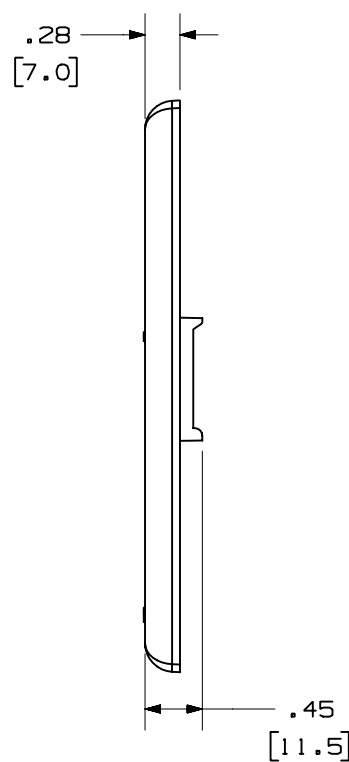

THIS COPY IS PROVIDED ON A RESTRICTED BASIS AND IS NOT TO BE USED IN ANY WAY DETRIMENTAL TO THE INTERESTS OF PANDUIT CORP.

PANDUIT P/N	WEIGHT
NK2FN**	.XX LB/10 PCS (XXX.X g/10 PCS)

- NOTES:
1. SEE CURRENT CATALOG FOR ADDITIONAL PART NUMBER SUFFIXES TO INDICATE COLOR AND OR PACKAGE QUANTITY.
  2. SEE CATALOG FOR COMPLETE LIST OF PARTS APPLICABLE FOR USE WITH THIS PART.
  3. DIMENSIONS IN PARENTHESES ARE IN METRIC.
  4. PART INCLUDES:
    - 1- FACEPLATE
    - 2- COLOR COORDINATED MOUNTING SCREW (#6-32X 1.00")

MODEL FILENAME	M02062BB_NKFP2_02.PRT	SIZE <b>A</b>
DRAWING FILENAME	M02062BB_DC_02A.PRT	

NETKEY™ 2 POSITION  
VERTICAL CLASSIC SERIES  
FACEPLATE CUSTOMER DRAWING

<p><b>PANDUIT</b>™ CORP. TINLEY PARK, ILL 60477</p>	I.I. NUMBER	N/A
	PRODUCT SPEC	N/A
	WORK INSTRUCTION	N/A
	SCALE	NONE
<p>THIRD ANGLE PROJECTION</p>	<p>ALL DIMENSIONS ARE GIVEN IN INCHES, UNLESS OTHERWISE SPECIFIED.</p> <p>DIMENSIONAL TOLERANCES ARE: (.X) ± (.XXX) ± .010(.3) (.XX) ± .03(.8) ANGLES ±</p>	
DRAWN BY JsP	REVIEW DRAWING NUMBERS	PART NO. NK2FN**
DATE 8-16-04	MATERIAL: ABS	DRAWING NO. 02062-05