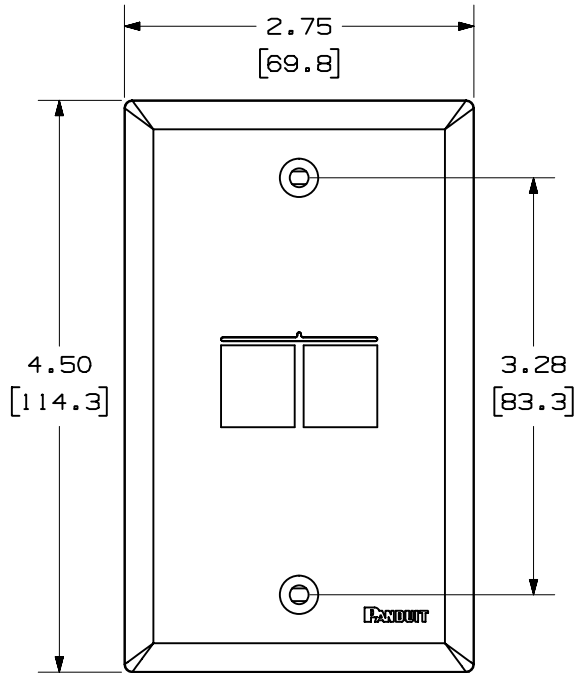

THIS COPY IS PROVIDED ON A RESTRICTED BASIS AND IS NOT TO BE USED IN ANY WAY DETRIMENTAL TO THE INTERESTS OF PANDUIT CORP.

PANDUIT P/N	WEIGHT
NK2FN**	.XX LB/10 PCS (XXX.X g/10 PCS)

- NOTES:
1. SEE CURRENT CATALOG FOR ADDITIONAL PART NUMBER SUFFIXES TO INDICATE COLOR AND OR PACKAGE QUANTITY.
  2. SEE CATALOG FOR COMPLETE LIST OF PARTS APPLICABLE FOR USE WITH THIS PART.
  3. DIMENSIONS IN PARENTHESES ARE IN METRIC.
  4. PART INCLUDES:
    - 1- FACEPLATE
    - 2- COLOR COORDINATED MOUNTING SCREW (#6-32X 1.00")

MODEL FILENAME	M02062BB_NKFP2_02.PRT	SIZE <b>A</b>
DRAWING FILENAME	M02062BB_DC_02A.PRT	

NETKEY™ 2 POSITION  
VERTICAL CLASSIC SERIES  
FACEPLATE CUSTOMER DRAWING

<p><b>PANDUIT</b>™ CORP. TINLEY PARK, ILL 60477</p>	I.I. NUMBER	N/A
	PRODUCT SPEC	N/A
	WORK INSTRUCTION	N/A
	SCALE	NONE
<p>THIRD ANGLE PROJECTION</p>	<p>ALL DIMENSIONS ARE GIVEN IN INCHES, UNLESS OTHERWISE SPECIFIED.</p> <p>DIMENSIONAL TOLERANCES ARE: (.X) ± (.XXX) ± .010(.3) (.XX) ± .03(.8) ANGLES ±</p>	
DRAWN BY JsP	REVIEW DRAWING NUMBERS	PART NO. NK2FN**
DATE 8-16-04	MATERIAL: ABS	DRAWING NO. 02062-05