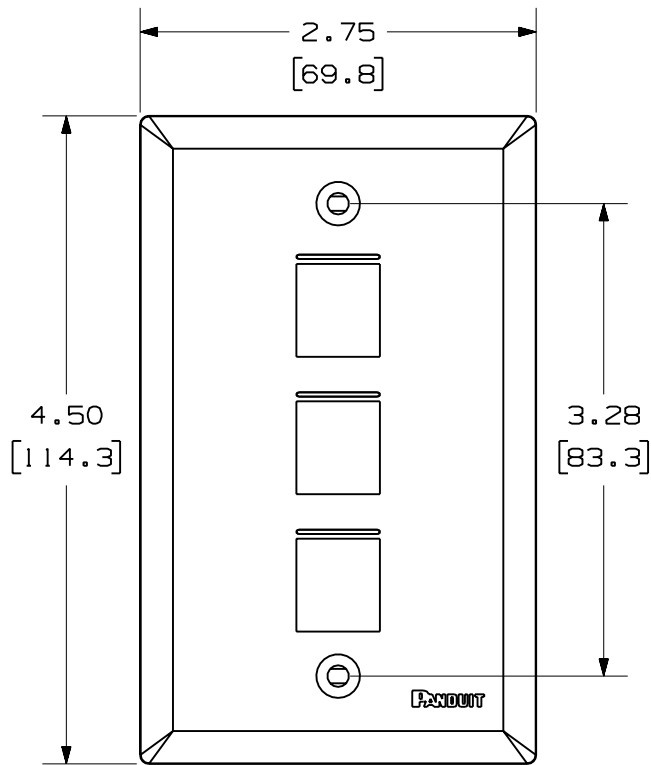

THIS COPY IS PROVIDED ON A RESTRICTED BASIS AND IS NOT TO BE USED IN ANY WAY DETRIMENTAL TO THE INTERESTS OF PANDUIT CORP.

PANDUIT P/N	WEIGHT
NK3FN**	.62 LB/10 PCS (279.2 g/10 PCS)

NOTES:

1. SEE CURRENT CATALOG FOR ADDITIONAL PART NUMBER SUFFIXES TO INDICATE COLOR AND OR PACKAGE QUANTITY.
2. SEE CATALOG FOR COMPLETE LIST OF PARTS APPLICABLE FOR USE WITH THIS PART.
3. DIMENSIONS IN PARENTHESES ARE IN METRIC.
4. PART INCLUDES:
 - 1- FACEPLATE
 - 2- COLOR COORDINATED MOUNTING SCREW (#6-32X 1.00")

MODEL FILENAME	M02332BA_NK3FN_01.PRT	SIZE	A
DRAWING FILENAME	M02332BA_DC_01A.PRT		

NETKEY™ 3 POSITION
VERTICAL CLASSIC SERIES
FACEPLATE CUSTOMER DRAWING

 PANDUIT ™ CORP. TINLEY PARK, ILL 60477	I.I. NUMBER	N/A
	PRODUCT SPEC	N/A
 THIRD ANGLE PROJECTION	WORK INSTRUCTION	N/A
	SCALE	NONE
DRAWN BY JsP	REVIEW DRAWING NUMBERS	PART NO. NK3FN**
DATE 1-4-06	MATERIAL: ABS	DRAWING NO. 02332-02
CHK'D		