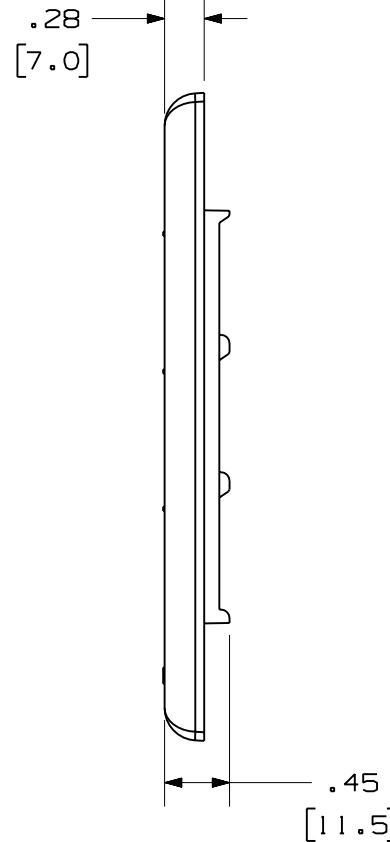

THIS COPY IS PROVIDED ON A RESTRICTED BASIS AND IS NOT TO BE USED IN ANY WAY DETRIMENTAL TO THE INTERESTS OF PANDUIT CORP.

PANDUIT P/N	WEIGHT
NK3FN**	.62 LB/10 PCS (279.2 g/10 PCS)

NOTES:

1. SEE CURRENT CATALOG FOR ADDITIONAL PART NUMBER SUFFIXES TO INDICATE COLOR AND OR PACKAGE QUANTITY.
2. SEE CATALOG FOR COMPLETE LIST OF PARTS APPLICABLE FOR USE WITH THIS PART.
3. DIMENSIONS IN PARENTHESES ARE IN METRIC.
4. PART INCLUDES:
 - 1- FACEPLATE
 - 2- COLOR COORDINATED MOUNTING SCREW (#6-32X 1.00")

MODEL FILENAME	M02332BA_NK3FN_01.PRT	SIZE	A
DRAWING FILENAME	M02332BA_DC_01A.PRT		

NETKEY™ 3 POSITION
VERTICAL CLASSIC SERIES
FACEPLATE CUSTOMER DRAWING

 PANDUIT ™ CORP. TINLEY PARK, ILL 60477	I.I. NUMBER	N/A
	PRODUCT SPEC	N/A
 THIRD ANGLE PROJECTION	WORK INSTRUCTION	N/A
	SCALE	NONE
DRAWN BY JsP	REVIEW DRAWING NUMBERS	PART NO. NK3FN**
DATE 1-4-06	MATERIAL: ABS	DRAWING NO. 02332-02
CHK'D		