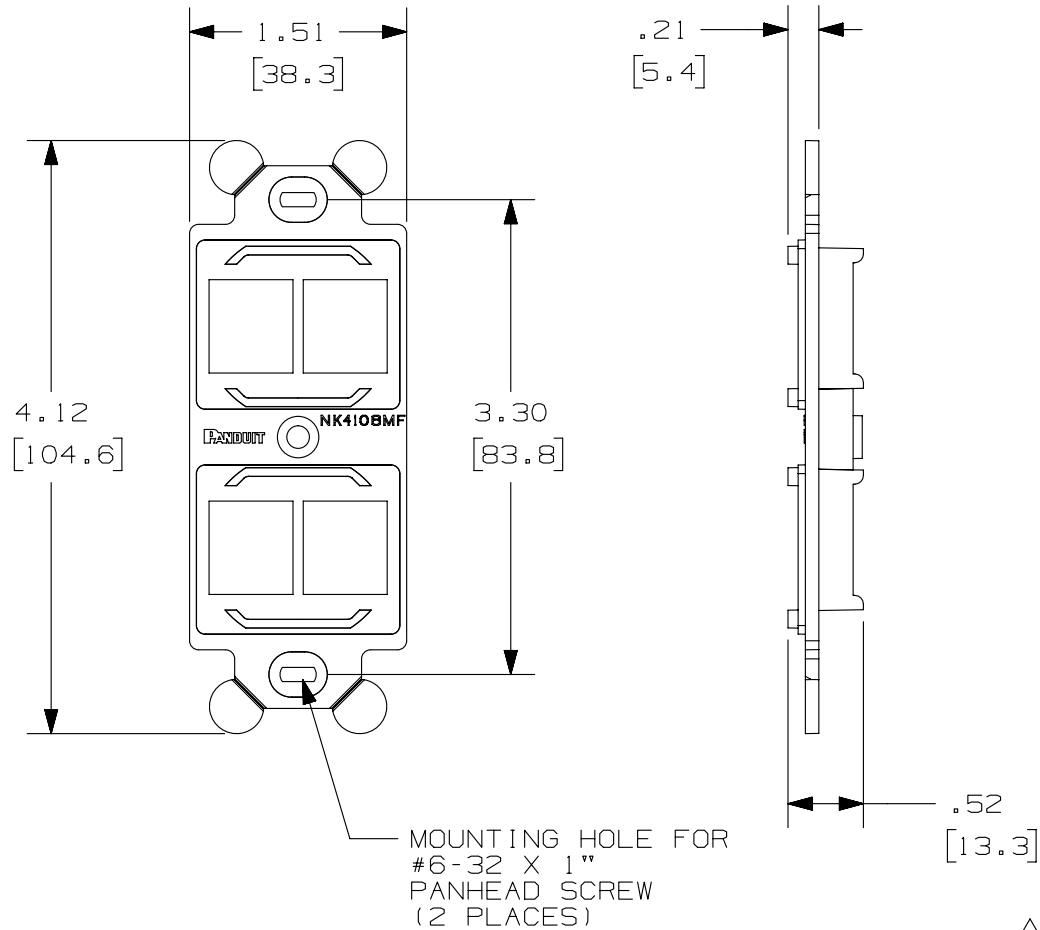

THIS COPY IS PROVIDED ON A RESTRICTED BASIS AND IS NOT TO BE USED IN ANY WAY DETRIMENTAL TO THE INTERESTS OF PANDUIT CORP.

PANDUIT P/N	WEIGHT
NK4106MF**	.03 lb EACH (12.2 g EACH)

- NOTES:
- SEE CURRENT CATALOG FOR ADDITIONAL PART NUMBER SUFFIXES TO INDICATE COLOR AND OR PACKAGE QUANTITY.
 - FRAME ACCEPTS FOUR 4 NETKEY™ MODULES.
 - DIMENSIONS IN PARENTHESES ARE IN METRIC.
 - (2) #6-32 x 1" PANHEAD SCREWS ARE SUPPLIED.

PART NUMBER		NK4106MF**	
TITLE			
NETKEY 4 POSITION "106" STYLE MODULE FRAME			
CUSTOMER DRAWING			
ITEM REVISION NAME		D38378BA/05	
DATASET FILE NAME		D38378BA_DC03/05A	
UNLESS OTHERWISE SPECIFIED, DIMENSIONAL TOLERANCES ARE: IN (mm)		MATERIAL:	
.x ± .03 [.8]		ABS	
.xxx ± .010 [.3]		DRAWING NUMBER:	
ANGLES ±		38378-03	
THIRD ANGLE PROJECTION		SHT 1 OF 1	
DRAWN BY	DATE	CHK	SCALE
JSP	11-30-01	PM	NONE
REV	DATE	BY	CHK
2	5-09-14	MDJR	REFR
1	10-18-02	JSP	PBD
R	11-30-01	JBN	PM
DESCRIPTION		APR	ECN
B. UPDATED TITLE BLOCK.			38378-03
A. REVISED TITLE.			38378-03
RELEASED TO PRODUCTION			38378-03