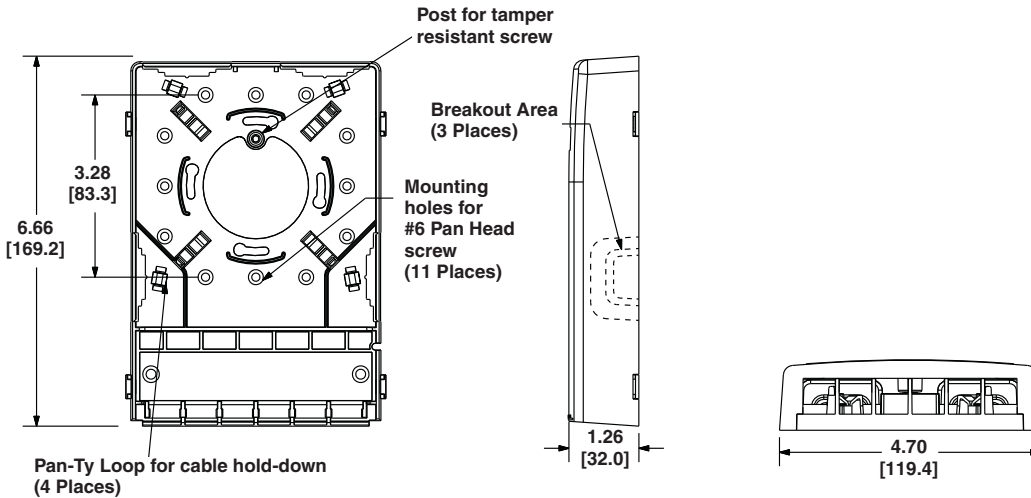

boxes include breakouts compatible with Panduit's Surface Raceway system to conceal and allow cable to run into the box providing a point of connection for voice, video, and data applications.

NetKey™ Surface Mount Boxes

2-Port Surface Mount Box NK2BXIW-A

4-Port Surface Mount Box NK4BXIW-AY

6-Port Surface Mount Box NK6BXIW-AY

Dimensions are in inches. [Dimensions in brackets are metric].

WORLDWIDE SUBSIDIARIES AND SALES OFFICES