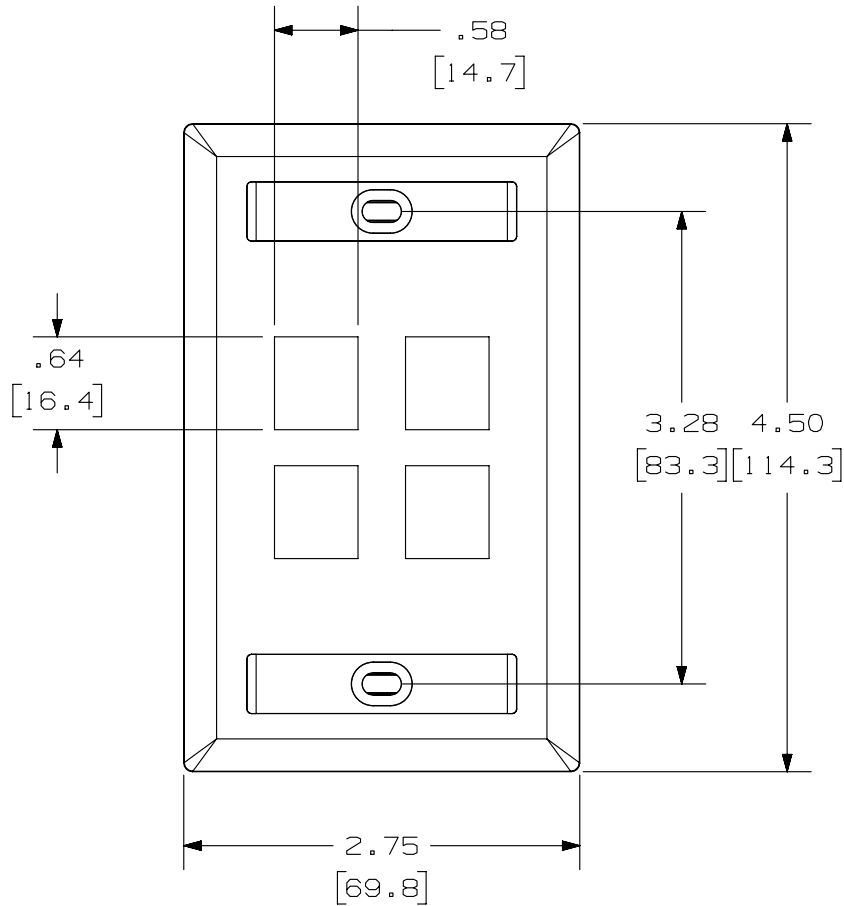

THIS COPY IS PROVIDED ON A RESTRICTED BASIS AND IS NOT TO BE USED IN ANY WAY DETRIMENTAL TO THE INTERESTS OF PANDUIT CORP.

PANDUIT P/N	WEIGHT
NK4F**Y	.50 LB/10 PCS (229 g/10 PCS)

NOTES:

- SEE CURRENT CATALOG FOR ADDITIONAL PART SUFFIXES TO INDICATE COLOR AND OR PACKAGE QUANTITY.
- FACEPLATE WILL ACCEPT FOUR STANDARD NETKEY MODULES.
- PART INCLUDES:
 - 1- FACEPLATE
 - 2- MOUNTING SCREW
 - 2- LABEL
 - 2- LABEL COVER
- DIMENSIONS IN [] ARE IN METRIC.

PART NUMBER		NK4F**Y	
TITLE			
NETKEY 4 POSITION SINGLE GANG FACEPLATE WITH LABEL		CUSTOMER DRAWING	
ITEM REVISION NAME		M02479BG/00	
DATASET FILE NAME		M02479BG_DC033/00B	
UNLESS OTHERWISE SPECIFIED, DIMENSIONAL TOLERANCES ARE: IN [mm]		MATERIAL:	
.x ± .xx ± .03 [.8]		ABS	
.xxx ± .010 [.3]		DRAWING NUMBER:	
ANGLES ±		02479-033	
THIRD ANGLE PROJECTION		SHT 1 OF 1	
DRAWN BY	DATE	CHK	SCALE
JSP	7-29-06	MJD	NONE
REV	DATE	BY	CHK
1	5-12-14	MDJR	REFR
R	7-29-06	JSP	MJD
APR	DESCRIPTION		ECN
	A. UPDATED TITLE BLOCK.		02479-033
	RELEASED TO PRODUCTION		02479-033