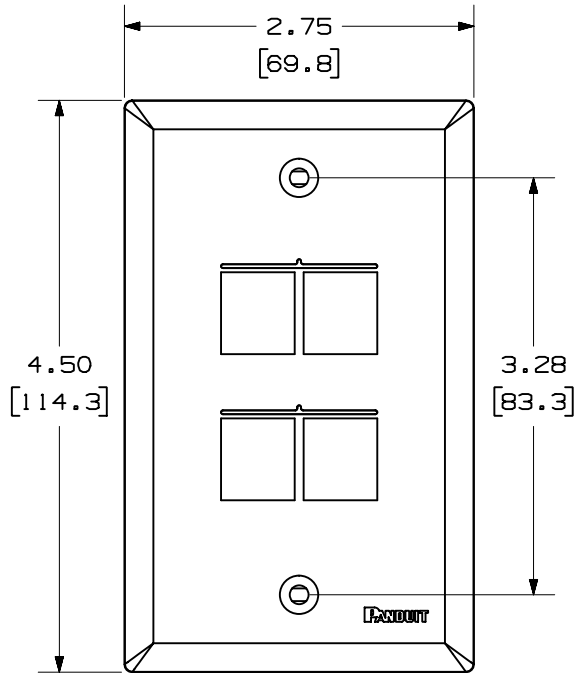

THIS COPY IS PROVIDED ON A RESTRICTED BASIS AND IS NOT TO BE USED IN ANY WAY DETRIMENTAL TO THE INTERESTS OF PANDUIT CORP.

PANDUIT P/N	WEIGHT
NK4FN**	.62 LB/10 PCS (280.5 g/10 PCS)

NOTES:

1. SEE CURRENT CATALOG FOR ADDITIONAL PART NUMBER SUFFIXES TO INDICATE COLOR AND OR PACKAGE QUANTITY.
2. SEE CATALOG FOR COMPLETE LIST OF PARTS APPLICABLE FOR USE WITH THIS PART.
3. DIMENSIONS IN PARENTHESES ARE IN METRIC.
4. PART INCLUDES:
1- FACEPLATE
2- COLOR COORDINATED MOUNTING SCREW (#6-32X 1.00")

MODEL FILENAME	M02062BC_NKFP4_01.PRT	SIZE A
DRAWING FILENAME	M02062BC_DC_01A.PRT	

NETKEY™ 4 POSITION
VERTICAL CLASSIC SERIES
FACEPLATE CUSTOMER DRAWING

 PANDUIT ™ CORP. TINLEY PARK, ILL 60477	I.I. NUMBER	N/A
	PRODUCT SPEC	N/A
	WORK INSTRUCTION	N/A
	SCALE	NONE
 THIRD ANGLE PROJECTION	ALL DIMENSIONS ARE GIVEN IN INCHES, UNLESS OTHERWISE SPECIFIED.	
	DIMENSIONAL TOLERANCES ARE: (.X) ± (.XXX) ± .010(.3) (.XX) ±.03(.8) ANGLES ±	
DRAWN BY JsP	REVIEW DRAWING NUMBERS	PART NO. NK4FN**
DATE 8-16-04	MATERIAL: ABS	DRAWING NO. 02062-06