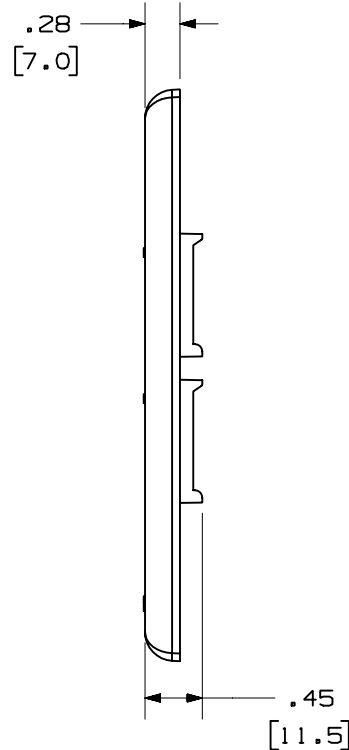

THIS COPY IS PROVIDED ON A RESTRICTED BASIS AND IS NOT TO BE USED IN ANY WAY DETRIMENTAL TO THE INTERESTS OF PANDUIT CORP.

PANDUIT P/N	WEIGHT
NK4FN**	.62 LB/10 PCS (280.5 g/10 PCS)

NOTES:

1. SEE CURRENT CATALOG FOR ADDITIONAL PART NUMBER SUFFIXES TO INDICATE COLOR AND OR PACKAGE QUANTITY.
2. SEE CATALOG FOR COMPLETE LIST OF PARTS APPLICABLE FOR USE WITH THIS PART.
3. DIMENSIONS IN PARENTHESES ARE IN METRIC.
4. PART INCLUDES:
1- FACEPLATE
2- COLOR COORDINATED MOUNTING SCREW (#6-32X 1.00")

MODEL FILENAME	M02062BC_NKFP4_01.PRT	SIZE A
DRAWING FILENAME	M02062BC_DC_01A.PRT	

NETKEY™ 4 POSITION
VERTICAL CLASSIC SERIES
FACEPLATE CUSTOMER DRAWING

 PANDUIT ™ CORP. TINLEY PARK, ILL 60477	I.I. NUMBER	N/A
	PRODUCT SPEC	N/A
	WORK INSTRUCTION	N/A
	SCALE	NONE
 THIRD ANGLE PROJECTION	ALL DIMENSIONS ARE GIVEN IN INCHES, UNLESS OTHERWISE SPECIFIED.	
	DIMENSIONAL TOLERANCES ARE: (.X) ± (.XXX) ± .010(.3) (.XX) ±.03(.8) ANGLES ±	
DRAWN BY JsP	REVIEW DRAWING NUMBERS	PART NO. NK4FN**
DATE 8-16-04	MATERIAL: ABS	DRAWING NO. 02062-06