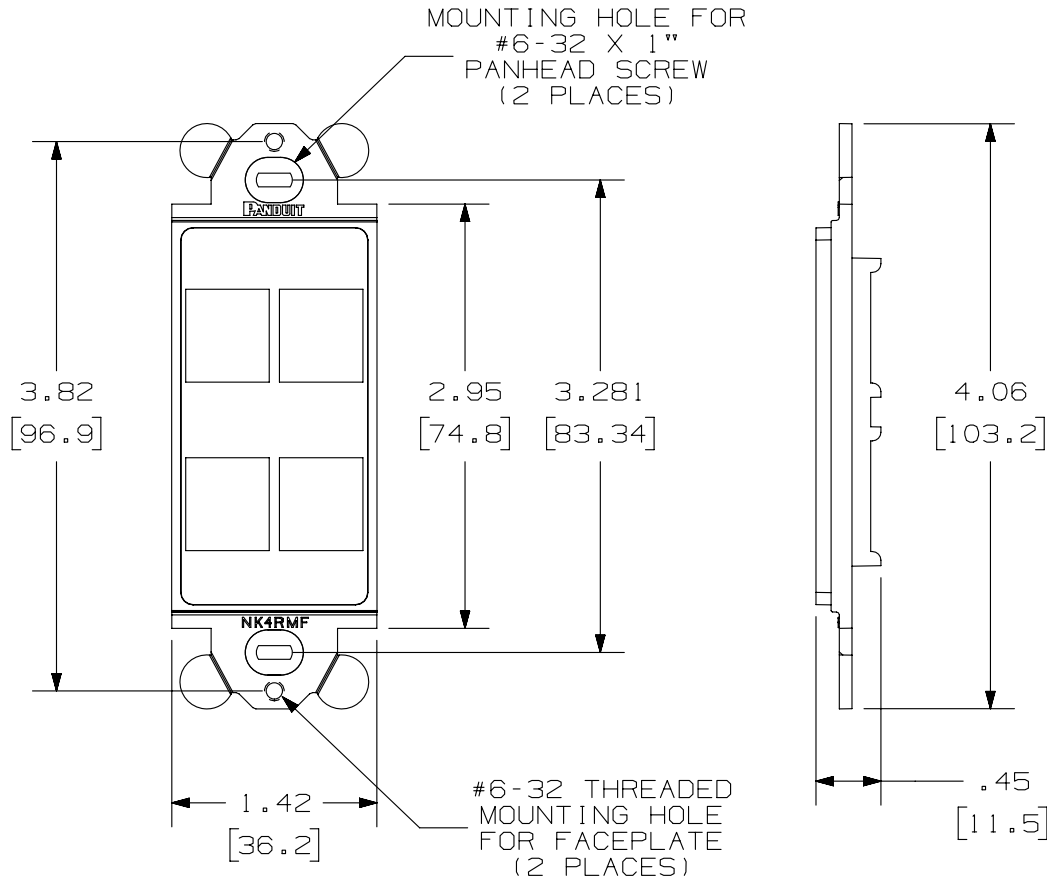

THIS COPY IS PROVIDED ON A RESTRICTED BASIS AND IS NOT TO BE USED IN ANY WAY DETRIMENTAL TO THE INTERESTS OF PANDUIT CORP.

PANDUIT P/N	WEIGHT
NK4RMF**	.02LB EACH PC (11.1G EACH PC)

NOTES:

1. SEE CURRENT CATALOG FOR ADDITIONAL PART NUMBER SUFFIXES TO INDICATE COLOR AND OR PACKAGE QUANTITY.
2. SEE CATALOG FOR COMPLETE LIST OF PARTS APPLICABLE FOR USE WITH THIS PART.
3. DIMENSIONS IN PARENTHESES ARE IN METRIC.
4. (2) #6-32 x 1" PANHEAD SCREWS ARE SUPPLIED.

PART NUMBER		NK 4RMF **	
TITLE			
NETKEY 4 POSITION RECTANGULAR MODULE FRAME			
CUSTOMER DRAWING			
ITEM REVISION NAME		D38402BA/02	
DATASET FILE NAME		D38402BA_DC02/02B	
UNLESS OTHERWISE SPECIFIED, DIMENSIONAL TOLERANCES ARE: IN [mm]		MATERIAL:	
.x ± .xxx ± .010 [.3]		ABS	
.xx ± .03 [.8] ANGLES ±		DRAWING NUMBER:	
THIRD ANGLE PROJECTION		38402-02	
DRAWN BY	DATE	CHK	SCALE
JSP	3-11-03	PBD	NONE
REV	DATE	BY	CHK
1	5-12-14	MDJR	REFR
R	3-11-03	JSP	PBD
APR	DESCRIPTION		ECN
	A. UPDATED TITLE BLOCK.		38402-02
	RELEASED TO PRODUCTION		38402-02
SHT 1 OF 1		SIZE	
SHT 1 OF 1		A	