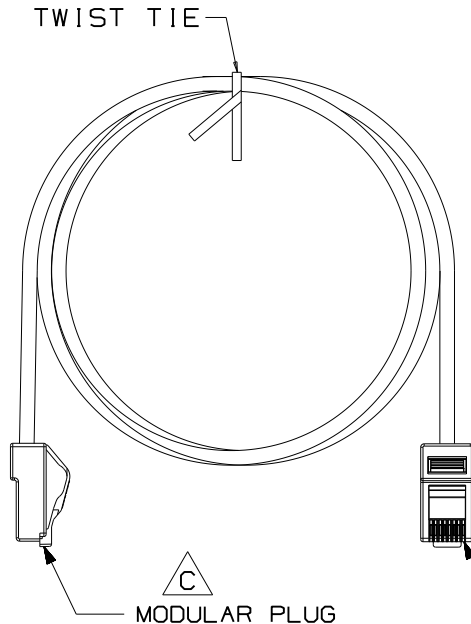

THIS COPY IS PROVIDED ON A RESTRICTED BASIS AND IS NOT TO BE USED IN ANY WAY DETRIMENTAL TO THE INTERESTS OF PANDUIT CORP.

PANDUIT PART NUMBER	MIN. CABLE LENGTH
NK5EPC3**Y	3 FT.
NK5EPC5**Y	5 FT.
NK5EPC7**Y	7 FT.
NK5EPC10**Y	10 FT.
NK5EPC14**Y	14 FT.
NK5EPC20**Y	20 FT.
NK5EPC1M**Y	1 METER
NK5EPC2M**Y	2 METERS
NK5EPC3M**Y	3 METERS
NK5EPC5M**Y	5 METERS

- NOTES:
IDENTIFICATION:
- SEE CURRENT NETKEY CATALOG FOR PACKAGE QUANTITIES AND AVAILABLE COLORS.
 - SEE CATALOG FOR A COMPLETE LIST OF PARTS APPLICABLE FOR USE WITH THIS PART.
 - TERMINATED WITH (8-POSITION) MODULAR PLUGS ON BOTH ENDS PER T568A.
 - CONSTRUCTED WITH 4-PAIR/24 AWG STRANDED UTP CAT 5e NON-PLENUM PATCH CABLE.
 - MATERIAL:
PLUG: POLYCARBONATE

D T568A WIRING SCHEME

PLUG POSITION	CABLE WIRE
1	WHITE GREEN
2	GREEN
3	WHITE ORANGE
4	BLUE
5	WHITE BLUE
6	ORANGE
7	WHITE BROWN
8	BROWN

MODEL FILENAME	D35123CT_CAT5100_07	SIZE	A
DRAWING FILENAME	M02479LL_DC299_00B.PRT		
TITLE NETKEY CATEGORY 5e PATCH CORD CUSTOMER DRAWING			
PANDUIT ™ CORP. TINLEY PARK, ILL 60477		I.I. NUMBER	
ALL DIMENSIONS ARE GIVEN IN INCHES, UNLESS OTHERWISE SPECIFIED. DIMENSIONAL TOLERANCES ARE: (.X) ±.03 (.XXX) ±.005 (.XX) ±.01 ANGLES ± 1°		PRODUCT SPEC	
THIRD ANGLE PROJECTION		WORK INSTRUCTION	
DRAWN BY NER		SCALE NONE	
DATE 3-21-06		PART NO. NK5EPC**Y	
CHK'D WJC		DRAWING NO. 02479-299	