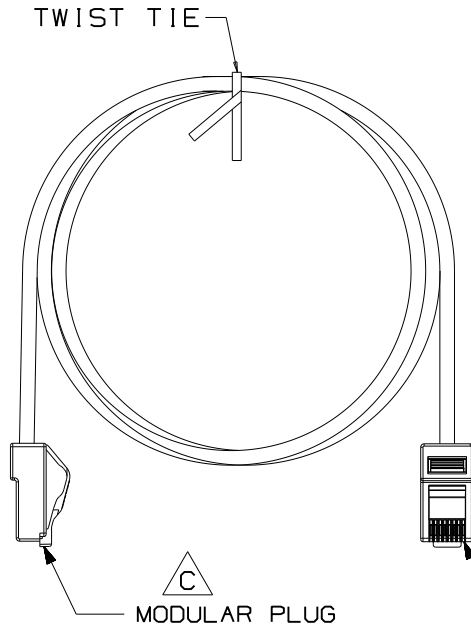

THIS COPY IS PROVIDED ON A RESTRICTED BASIS AND IS NOT TO BE USED IN ANY WAY DETRIMENTAL TO THE INTERESTS OF PANDUIT CORP.

PANDUIT PART NUMBER	MIN. CABLE LENGTH
NK5EPC3**Y	3 FT.
NK5EPC5**Y	5 FT.
NK5EPC7**Y	7 FT.
NK5EPC10**Y	10 FT.
NK5EPC14**Y	14 FT.
NK5EPC20**Y	20 FT.
NK5EPC1M**Y	1 METER
NK5EPC2M**Y	2 METERS
NK5EPC3M**Y	3 METERS
NK5EPC5M**Y	5 METERS

- NOTES:
IDENTIFICATION:
- SEE CURRENT NETKEY CATALOG FOR PACKAGE QUANTITIES AND AVAILABLE COLORS.
 - SEE CATALOG FOR A COMPLETE LIST OF PARTS APPLICABLE FOR USE WITH THIS PART.
 - TERMINATED WITH (8-POSITION) MODULAR PLUGS ON BOTH ENDS PER T568A.
 - CONSTRUCTED WITH 4-PAIR/24 AWG STRANDED UTP CAT 5e NON-PLENUM PATCH CABLE.
 - MATERIAL:
PLUG: POLYCARBONATE

D T568A WIRING SCHEME

PLUG POSITION	CABLE WIRE
1	WHITE GREEN
2	GREEN
3	WHITE ORANGE
4	BLUE
5	WHITE BLUE
6	ORANGE
7	WHITE BROWN
8	BROWN

MODEL FILENAME	D35123CT_CAT5100_07	SIZE	A
DRAWING FILENAME	M02479LL_DC299_00B.PRT		
TITLE	NETKEY CATEGORY 5e PATCH CORD CUSTOMER DRAWING		
	PANDUIT TM CORP. TINLEY PARK, ILL 60477	I.I. NUMBER	
	THIRD ANGLE PROJECTION	PRODUCT SPEC	
	ALL DIMENSIONS ARE GIVEN IN INCHES, UNLESS OTHERWISE SPECIFIED.	WORK INSTRUCTION	
	DIMENSIONAL TOLERANCES ARE: (.X) ±.03 (.XXX) ±.005 (.XX) ±.01 ANGLES ± 1°	SCALE	NONE
DRAWN BY	NER	REVIEW DRAWING NUMBERS	PART NO. NK5EPC**Y
DATE	3-21-06		DRAWING NO. 02479-299
CHK'D	WJC		