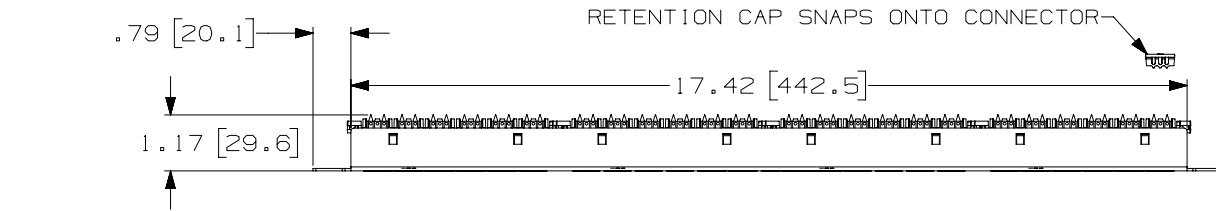

THIS COPY IS PROVIDED ON A RESTRICTED BASIS AND IS NOT TO BE USED IN ANY WAY DETRIMENTAL TO THE INTERESTS OF PANDUIT CORP.

CID**-C, PHONE OR DATA ICON LOCATED HERE, IDENTIFIES INDIVIDUAL PORT. OPTIONAL, NOT SUPPLIED.

PANDUIT PART NO.	WEIGHT (APPOX.)
NK5EPPG48Y	2.2 lb (997.9 g)

NOTES:

- MATERIAL:
 PANEL HOUSING: STEEL
 RJ45 MODULES: THERMOPLASTIC RESIN UL94V-0
 PUNCHDOWN BLOCKS: THERMOPLASTIC RESIN UL94V-0
 BEZEL ASSEMBLY: THERMOPLASTIC RESIN UL94H-B
 RETENTION CAP: THERMOPLASTIC RESIN UL94V-0
- 48 PORT PATCH PANEL 8 POSITION 8 WIRE.
- THE PATCH PANEL IS DESIGNED FOR MOUNTING TO 19" UNIVERSAL RACKS.
- FOUR (4) 12-24 X 1/2" ROUND HEAD SCREWS ARE PROVIDED FOR FASTENING TO RACKS.
- DIMENSIONS IN BRACKETS ARE IN METRIC.
- USE 110 STYLE TERMINATION TOOL FOR PUNCHDOWN.
- RETENTION CAPS (ONE PER CONNECTOR) PROVIDED FOR SNAP-IN ON TERMINATED CONNECTORS.

PART NUMBER		NK5EPPG48Y	
TITLE		NETKEY CAT5E 48 PORT PATCH PANEL	
		CUSTOMER DRAWING	
ITEM REVISION NAME		M02479JM/01	
DATASET FILE NAME		M02479JM_DC249_01A	
UNLESS OTHERWISE SPECIFIED, DIMENSIONAL TOLERANCES ARE: IN (mm)		MATERIAL:	
.x ± .xxx ± .010 [.3]		SEE NOTE 1	
.xx ± .03 [.8] ANGLES ±		DRAWING NUMBER:	
THIRD ANGLE PROJECTION		02479-249	
DRAWN BY	DATE	CHK	SCALE
LZ	3-4-06	CEF	.25-1
SHT 1 OF 1		A	