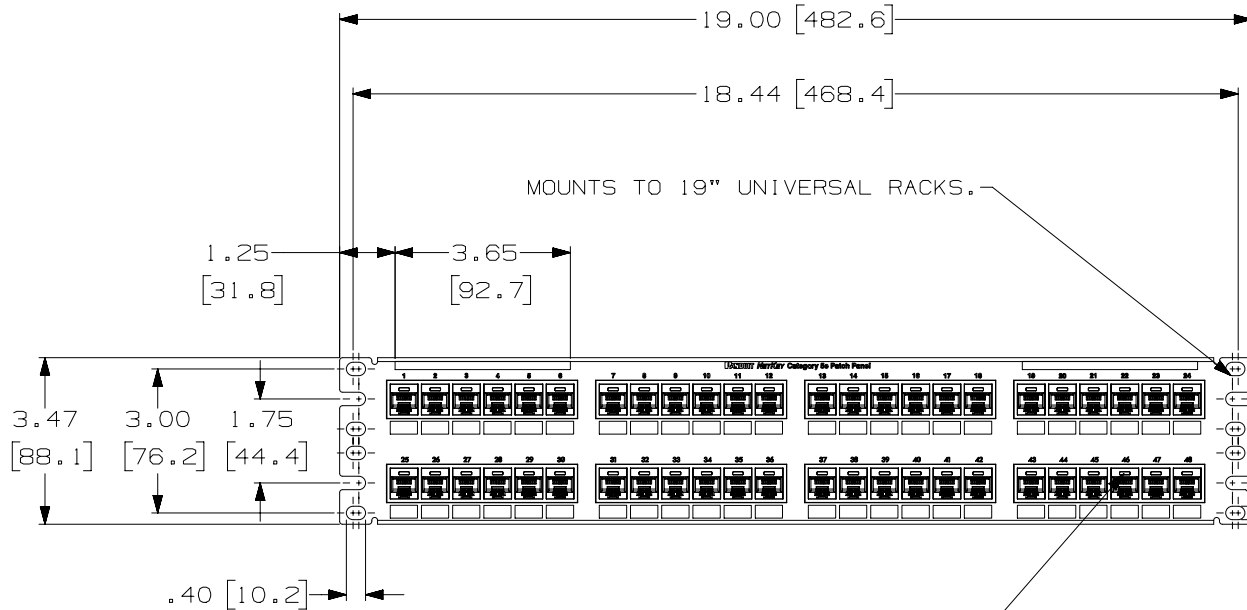

THIS COPY IS PROVIDED ON A RESTRICTED BASIS AND IS NOT TO BE USED IN ANY WAY DETRIMENTAL TO THE INTERESTS OF PANDUIT CORP.

CID**-C, PHONE OR DATA ICON LOCATED HERE, IDENTIFIES INDIVIDUAL PORT. OPTIONAL, NOT SUPPLIED.

PANDUIT PART NO.	WEIGHT (APPOX.)
NK5EPPG48Y	2.2 lb (997.9 g)

NOTES:

- MATERIAL:
 PANEL HOUSING: STEEL
 RJ45 MODULES: THERMOPLASTIC RESIN UL94V-0
 PUNCHDOWN BLOCKS: THERMOPLASTIC RESIN UL94V-0
 BEZEL ASSEMBLY: THERMOPLASTIC RESIN UL94H-B
 RETENTION CAP: THERMOPLASTIC RESIN UL94V-0
- 48 PORT PATCH PANEL 8 POSITION 8 WIRE.
- THE PATCH PANEL IS DESIGNED FOR MOUNTING TO 19" UNIVERSAL RACKS.
- FOUR (4) 12-24 X 1/2" ROUND HEAD SCREWS ARE PROVIDED FOR FASTENING TO RACKS.
- DIMENSIONS IN BRACKETS ARE IN METRIC.
- USE 110 STYLE TERMINATION TOOL FOR PUNCHDOWN.
- RETENTION CAPS (ONE PER CONNECTOR) PROVIDED FOR SNAP-IN ON TERMINATED CONNECTORS.

PART NUMBER		NK5EPPG48Y	
TITLE		NETKEY CAT5E 48 PORT PATCH PANEL	
		CUSTOMER DRAWING	
ITEM REVISION NAME		M02479JM/01	
DATASET FILE NAME		M02479JM_DC249_01A	
UNLESS OTHERWISE SPECIFIED, DIMENSIONAL TOLERANCES ARE: IN (mm)		MATERIAL:	
.x ± .xxx ± .010 [.3]		SEE NOTE 1	
.xx ± .03 [.8] ANGLES ±		DRAWING NUMBER:	
THIRD ANGLE PROJECTION		02479-249	
DRAWN BY	DATE	CHK	SCALE
LZ	3-4-06	CEF	.25-1
SHT 1 OF 1		A	