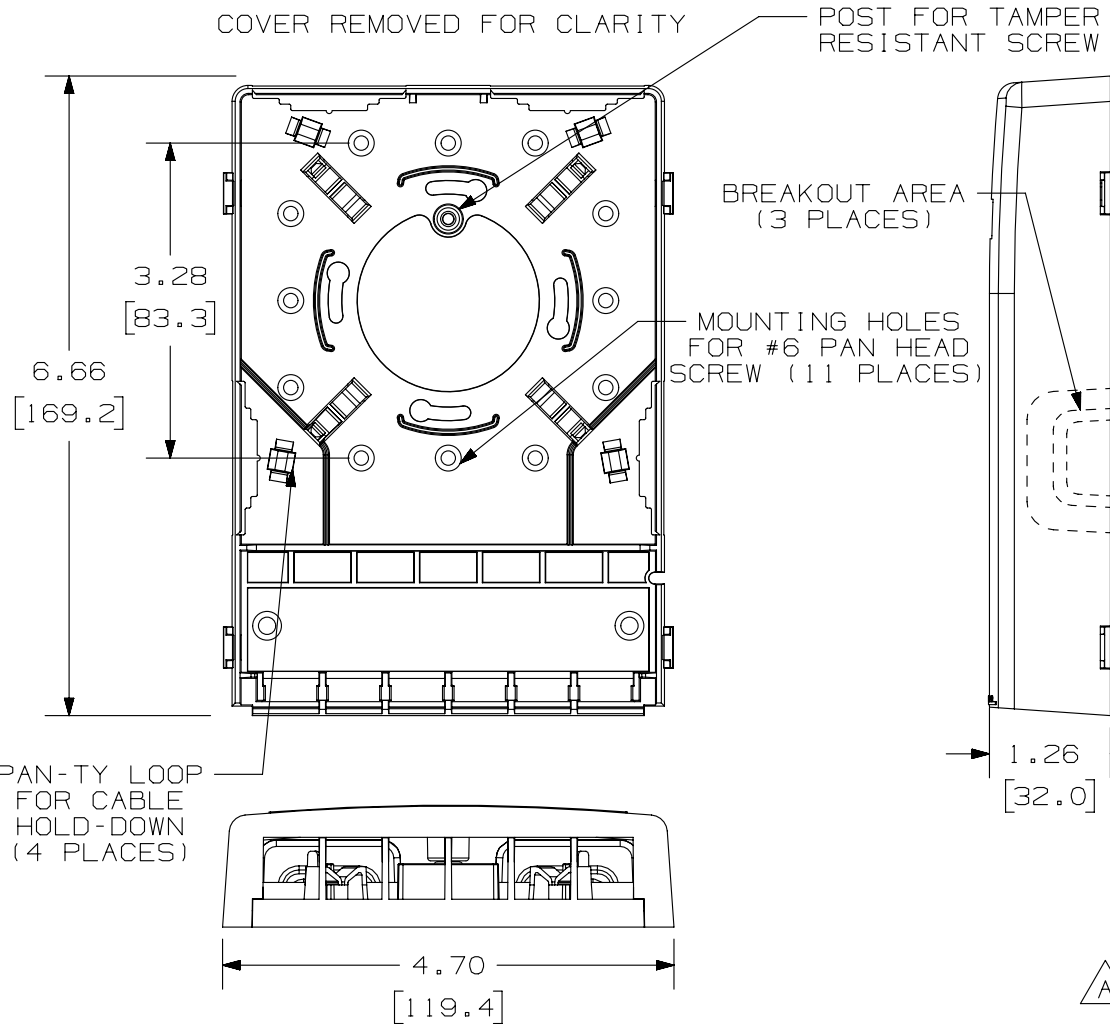

THIS COPY IS PROVIDED ON A RESTRICTED BASIS AND IS NOT TO BE USED IN ANY WAY DETRIMENTAL TO THE INTERESTS OF PANDUIT CORP.

PANDUIT PART NO.	WEIGHT
NK6BX**-AY	2.8 LB/10 PCS (1270.0 g/10 PCS)

- NOTES:
- SEE CURRENT CATALOG FOR ADDITIONAL PART NUMBER SUFFIXES TO INDICATE COLOR AND OR PACKAGE QUANTITY.
  - SEE CATALOG FOR A COMPLETE LIST OF PARTS APPLICABLE FOR USE WITH THIS PART.
  - DIMENSIONS IN PARENTHESES ARE IN METRIC.
  - ALSO INCLUDED WITH BOX:
    - 1- BOX BASE
    - 1- BOX COVER
    - 2- PLT1.5I-C PAN-TY
    - 2- MOUNTING SCREW
    - 1- MOUNTING SCREW (USED TO SECURE COVER TO BASE)
    - 1- LABEL/LABEL COVER
    - 2- STRIP OF 3.00" X .75" FOAM TAPE FOR MOUNTING
  - BREAKOUTS DESIGNED TO ACCEPT LD3/LDP3 OR LD5/LDP5 LD10/LDP10 RACEWAY.
  - BASE MATERIAL THICKNESS= .090( 2.29 ).

PART NUMBER		NK6BX**-AY	
TITLE			
NETKEY 6 POSITION SURFACE MOUNT BOX			
CUSTOMER DRAWING			
ITEM REVISION NAME		M02479BC/00	
DATASET FILE NAME		M02479BC_DC029/00B	
UNLESS OTHERWISE SPECIFIED, DIMENSIONAL TOLERANCES ARE: IN [ mm ]		MATERIAL:	
.x ± .xxx ± .010 [ .3 ]		ABS	
.xx ± .03 [ .8 ]		DRAWING NUMBER:	
THIRD ANGLE PROJECTION		02479-029	
DRAWN BY	DATE	CHK	SCALE
JSP	5-2-07	TCK	NONE
SHT 1 OF 1		A	