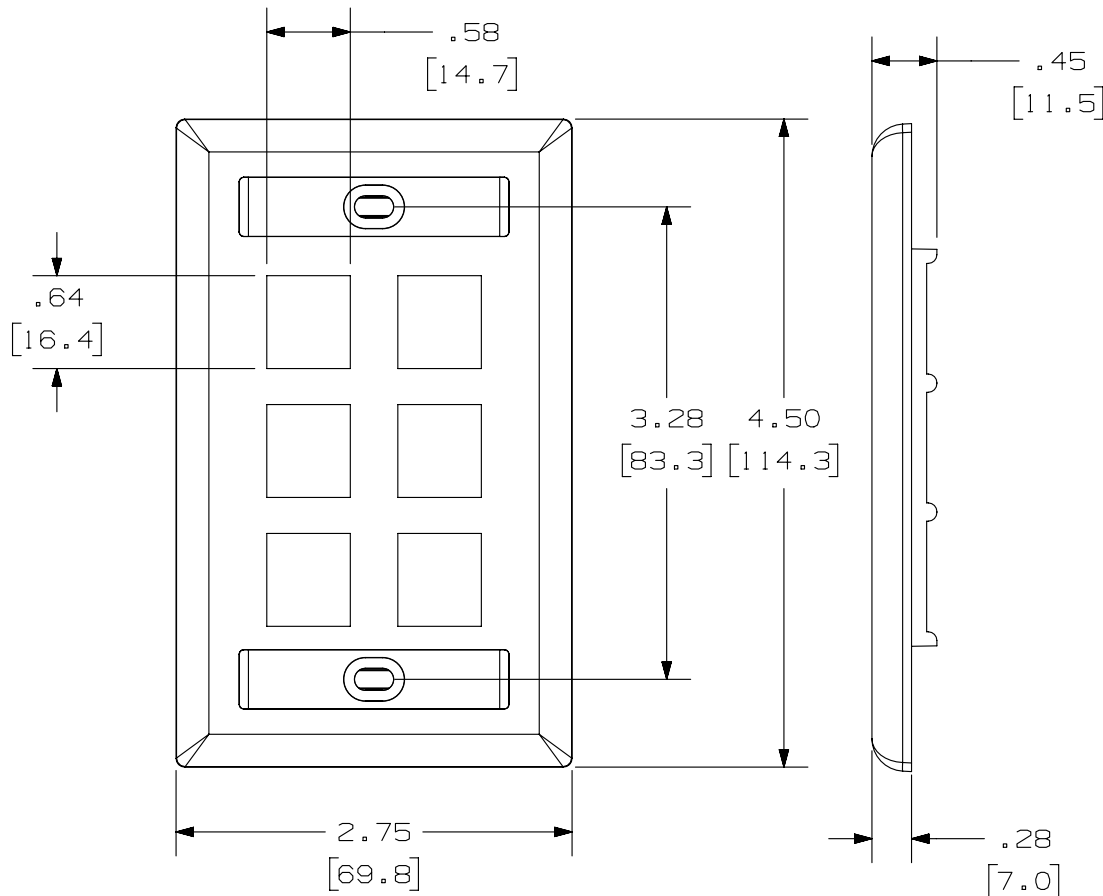

THIS COPY IS PROVIDED ON A RESTRICTED BASIS AND IS NOT TO BE USED IN ANY WAY DETRIMENTAL TO THE INTERESTS OF PANDUIT CORP.

PANDUIT P/N	WEIGHT
NK6F**Y	.52 LB/10 PCS (234 g/10 PCS)

NOTES:

- SEE CURRENT CATALOG FOR ADDITIONAL PART SUFFIXES TO INDICATE COLOR AND OR PACKAGE QUANTITY.
- FACEPLATE WILL ACCEPT SIX STANDARD NETKEY MODULES.
- PART INCLUDES:
  - 1- FACEPLATE
  - 2- MOUNTING SCREW
  - 2- LABEL
  - 2- LABEL COVER
- DIMENSIONS IN [ ] ARE IN METRIC.

PART NUMBER		NK6F**Y	
TITLE			
NETKEY 6 POSITION SINGLE GANG FACEPLATE WITH LABEL			
CUSTOMER DRAWING			
ITEM REVISION NAME		M02479BH/02	
DATASET FILE NAME		M02479BH_DC034/00B	
UNLESS OTHERWISE SPECIFIED, DIMENSIONAL TOLERANCES ARE: IN [ mm ]		MATERIAL:	
.x ± .xx ± .03 [ .8 ]		ABS	
.xxx ± .010 [ .3 ]		DRAWING NUMBER:	
ANGLES ±		02479-034	
THIRD ANGLE PROJECTION		SHT 1 OF 1	
DRAWN BY	DATE	CHK	SCALE
JSP	12-3-01	REFR	NONE
REV	DATE	BY	CHK
1	5-13-14	MDJR	REFR
2	7-29-06	JSP	
DESCRIPTION		ECN	
A. UPDATED TITLE BLOCK.		02479-034	
RELEASED TO PRODUCTION		02479-034	