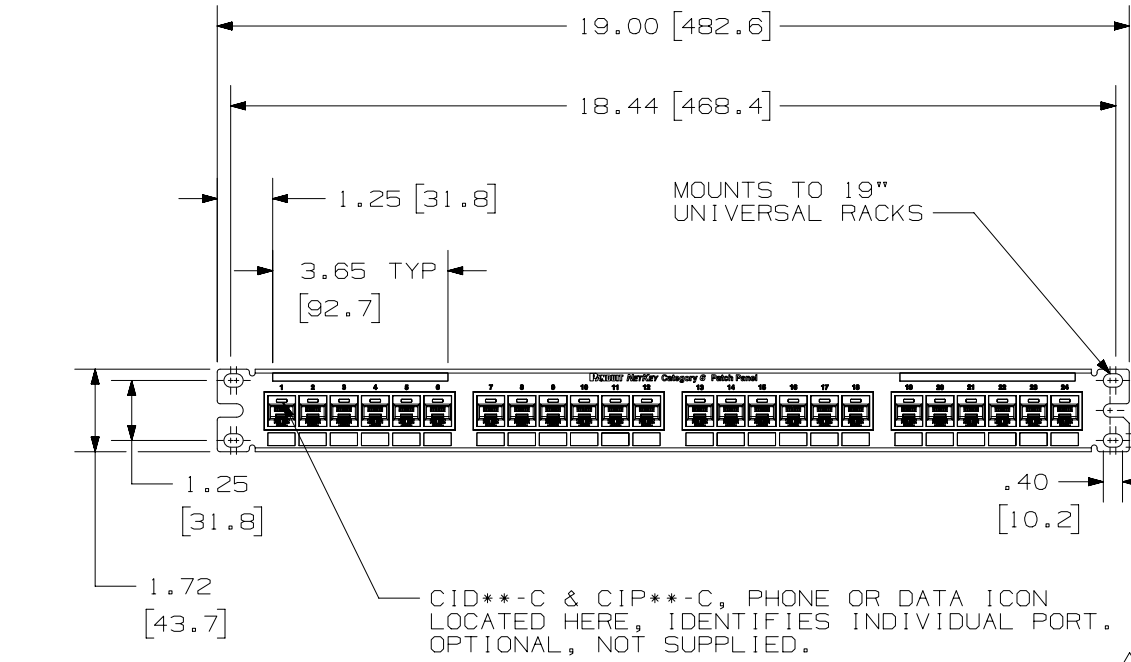

THIS COPY IS PROVIDED ON A RESTRICTED BASIS AND IS NOT TO BE USED IN ANY WAY DETRIMENTAL TO THE INTERESTS OF PANDUIT CORP.

PANDUIT PART NO.	WEIGHT (APPROX.)
NK6PPG24Y	1.25 lb (567 g)

NOTES:

- MATERIAL:  
 PANEL HOUSING: STEEL  
 RJ45 MODULE: THERMOPLASTIC RESIN UL94V-0  
 PUNCHDOWN BLOCKS: THERMOPLASTIC RESIN UL94V-0  
 BEZEL ASSEMBLY: THERMOPLASTIC RESIN UL94H-B  
 RETENTION CAP: THERMOPLASTIC RESIN UL94V-0
- 24 PORT PATCH PANEL 8 POSITION 8 WIRE.
- THE PATCH PANEL IS DESIGNED FOR MOUNTING TO 19" UNIVERSAL RACKS.
- FOUR (4) 12-24 X 1/2" ROUND HEAD SCREWS ARE PROVIDED FOR FASTENING TO RACKS.
- DIMENSIONS IN PARENTHESES ARE IN METRIC.
- USE 110 STYLE TERMINATION TOOL FOR PUNCH DOWN.
- RETENTION CAPS (ONE PER CONNECTOR) PROVIDED FOR SNAP-IN ON TERMINATED CONNECTORS.

PART NUMBER		NK6PPG24Y	
TITLE			
NETKEY CAT6 24 PORT PATCH PANEL		CUSTOMER DRAWING	
ITEM REVISION NAME		M02479JL/01	
DATASET FILE NAME		M02479JL_DC248/01A	
UNLESS OTHERWISE SPECIFIED, DIMENSIONAL TOLERANCES ARE: IN (mm)		MATERIAL:	
.x ± .03 (.8)		SEE NOTE 1	
.xxx ± .010 (.3)		DRAWING NUMBER:	
ANGLES ±		02479-248	
THIRD ANGLE PROJECTION		SHT 1 OF 1	
DRAWN BY	DATE	CHK	SCALE
LZ	3-4-06	REFR	.25-1