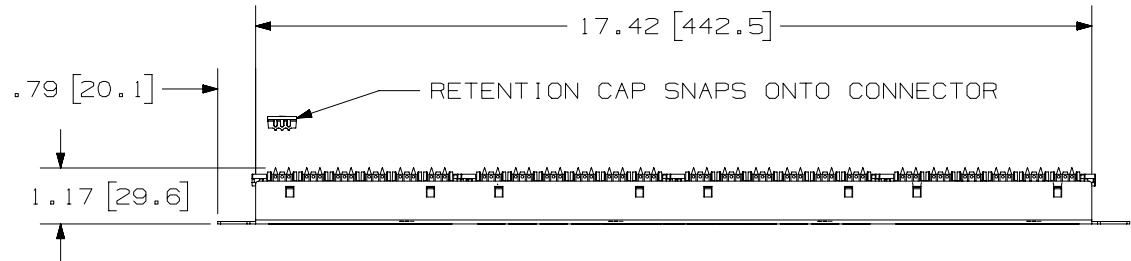

THIS COPY IS PROVIDED ON A RESTRICTED BASIS AND IS NOT TO BE USED IN ANY WAY DETRIMENTAL TO THE INTERESTS OF PANDUIT CORP.

PANDUIT PART NO.	WEIGHT (APPROX.)
NK6PPG24Y	1.25 lb (567 g)

NOTES:

- MATERIAL:  
 PANEL HOUSING: STEEL  
 RJ45 MODULE: THERMOPLASTIC RESIN UL94V-0  
 PUNCHDOWN BLOCKS: THERMOPLASTIC RESIN UL94V-0  
 BEZEL ASSEMBLY: THERMOPLASTIC RESIN UL94H-B  
 RETENTION CAP: THERMOPLASTIC RESIN UL94V-0
- 24 PORT PATCH PANEL 8 POSITION 8 WIRE.
- THE PATCH PANEL IS DESIGNED FOR MOUNTING TO 19" UNIVERSAL RACKS.
- FOUR (4) 12-24 X 1/2" ROUND HEAD SCREWS ARE PROVIDED FOR FASTENING TO RACKS.
- DIMENSIONS IN PARENTHESES ARE IN METRIC.
- USE 110 STYLE TERMINATION TOOL FOR PUNCH DOWN.
- RETENTION CAPS (ONE PER CONNECTOR) PROVIDED FOR SNAP-IN ON TERMINATED CONNECTORS.

PART NUMBER		NK6PPG24Y	
TITLE			
NETKEY CAT6 24 PORT PATCH PANEL		CUSTOMER DRAWING	
ITEM REVISION NAME		M02479JL/01	
DATASET FILE NAME		M02479JL_DC248/01A	
UNLESS OTHERWISE SPECIFIED, DIMENSIONAL TOLERANCES ARE: IN (mm)		MATERIAL:	
.x ± .03 (.8)		SEE NOTE 1	
.xxx ± .010 (.3)		DRAWING NUMBER:	
ANGLES ±		02479-248	
THIRD ANGLE PROJECTION		SHT 1 OF 1	
DRAWN BY	DATE	CHK	SCALE
LZ	3-4-06	REFR	.25-1