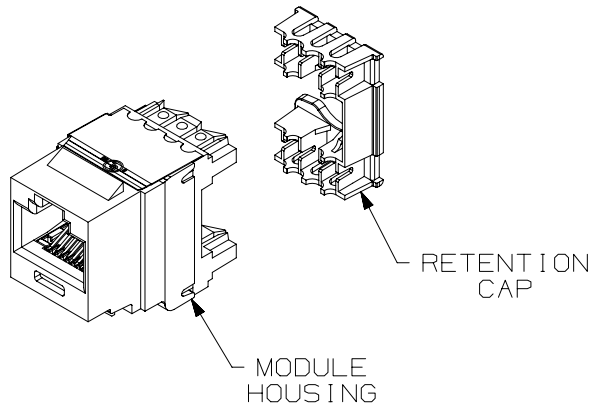

THIS COPY IS PROVIDED ON A RESTRICTED BASIS AND IS NOT TO BE USED IN ANY WAY DETRIMENTAL TO THE INTERESTS OF PANDUIT CORP.

ACTUAL SIZE

NOTES:

1. VISIT OUR ON-LINE CATALOG AT WWW.PANDUIT.COM FOR A LIST OF CURRENT PARTS APPLICABLE FOR USE WITH THIS PRODUCT.
2. DIMENSIONS IN [] ARE METRIC.
3. ALL MATERIALS AND COMPONENTS USED MEET THE MATERIAL RESTRICTIONS OF RoHS (EUROPEAN DIRECTIVE 2011/65/EU ON THE RESTRICTION OF HAZARDOUS SUBSTANCES) AS PROPOSED BY THE RoHS TECHNICAL ADAPTATION COMMITTEE.
4. WEIGHT: 1.495 LBS/100 PCS [678 g/100 PCS]
5. PART INCLUDES:
 1- MODULE: POLYCARBONATE
 1- RETENTION CAP: POLYCARBONATE
6. MODULE IS CODED FOR T568A AND T568B WIRING SCHEMES.
7. ALL CATEGORY 6A, 8 POSITION, 8 WIRE CONNECTOR MODULES ARE UNIVERSAL IN DESIGN. THEY WILL ACCEPT SIX AND EIGHT POSITION MODULAR PLUGS WITHOUT DAMAGE.

PART NUMBER		NK6X88M**	
TITLE		NETKEY CATEGORY 6A PUNCHDOWN MODULE	
ITEM REVISION NAME		CUSTOMER DRAWING	
DATASET FILE NAME		00075SAW/00	
MATERIAL		00075SAW_DC01/00A	
DRAWING NUMBER		00075SAW-01	
THIRD ANGLE PROJECTION			
SEE NOTE 5			
REV	DATE	BY	CHK
00A	11-13-19	BJN	ROJC
DESCRIPTION	ECN	SCALE	SIZE
RELEASED TO PRODUCTION	M09000KV	FULL	A