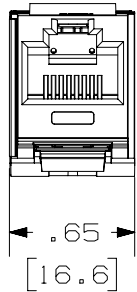

THIS COPY IS PROVIDED ON A RESTRICTED BASIS AND IS NOT TO BE USED IN ANY WAY DETRIMENTAL TO THE INTERESTS OF PANDUIT CORP.

ACTUAL SIZE

NOTES:

1. VISIT OUR ON-LINE CATALOG AT WWW.PANDUIT.COM FOR A LIST OF CURRENT PARTS APPLICABLE FOR USE WITH THIS PRODUCT.
2. DIMENSIONS IN [] ARE METRIC.
3. ALL MATERIALS AND COMPONENTS USED MEET THE MATERIAL RESTRICTIONS OF RoHS (EUROPEAN DIRECTIVE 2011/65/EU ON THE RESTRICTION OF HAZARDOUS SUBSTANCES) AS PROPOSED BY THE RoHS TECHNICAL ADAPTATION COMMITTEE.
4. WEIGHT: 1.495 LBS/100 PCS [678 g/100 PCS]
5. PART INCLUDES:
 1- MODULE: POLYCARBONATE
 1- RETENTION CAP: POLYCARBONATE
6. MODULE IS CODED FOR T568A AND T568B WIRING SCHEMES.
7. ALL CATEGORY 6A, 8 POSITION, 8 WIRE CONNECTOR MODULES ARE UNIVERSAL IN DESIGN. THEY WILL ACCEPT SIX AND EIGHT POSITION MODULAR PLUGS WITHOUT DAMAGE.

PART NUMBER		NK6X88M**	
TITLE		NETKEY CATEGORY 6A PUNCHDOWN MODULE	
ITEM REVISION NAME		CUSTOMER DRAWING	
DATASET FILE NAME		00075SAW/00	
MATERIAL		00075SAW_DC01/00A	
DRAWING NUMBER		00075SAW-01	
THIRD ANGLE PROJECTION			
SEE NOTE 5			
REV	DATE	BY	CHK
00A	11-13-19	BJN	ROJC
DESCRIPTION	ECN	SCALE	SIZE
RELEASED TO PRODUCTION	M09000KV	FULL	A