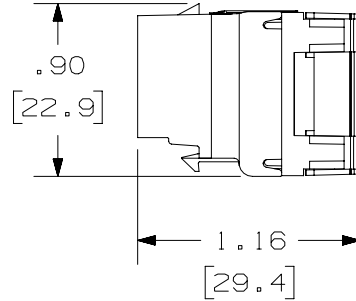

THIS COPY IS PROVIDED ON A RESTRICTED BASIS AND IS NOT TO BE USED IN ANY WAY DETRIMENTAL TO THE INTERESTS OF PANDUIT CORP.

ACTUAL SIZE

NOTES:

1. VISIT OUR ON-LINE CATALOG AT WWW.PANDUIT.COM FOR A LIST OF CURRENT PARTS APPLICABLE FOR USE WITH THIS PRODUCT.
2. DIMENSIONS IN [] ARE METRIC.
3. ALL MATERIALS AND COMPONENTS USED MEET THE MATERIAL RESTRICTIONS OF RoHS (EUROPEAN DIRECTIVE 2011/65/EU ON THE RESTRICTION OF HAZARDOUS SUBSTANCES) AS PROPOSED BY THE RoHS TECHNICAL ADAPTATION COMMITTEE.
4. WEIGHT: 1.495 LBS/100 PCS [678 g/100 PCS]
5. PART INCLUDES:
 1- MODULE: POLYCARBONATE
 1- RETENTION CAP: POLYCARBONATE
6. MODULE IS CODED FOR T568A AND T568B WIRING SCHEMES.
7. ALL CATEGORY 6A, 8 POSITION, 8 WIRE CONNECTOR MODULES ARE UNIVERSAL IN DESIGN. THEY WILL ACCEPT SIX AND EIGHT POSITION MODULAR PLUGS WITHOUT DAMAGE.

PART NUMBER		NK6X88M**	
TITLE		NETKEY CATEGORY 6A PUNCHDOWN MODULE	
ITEM REVISION NAME		CUSTOMER DRAWING	
DATASET FILE NAME		00075SAW/00	
MATERIAL		00075SAW_DC01/00A	
DRAWING NUMBER		00075SAW-01	
THIRD ANGLE PROJECTION			
SEE NOTE 5			
REV	DATE	BY	CHK
00A	11-13-19	BJN	ROJC
DESCRIPTION	ECN	SCALE	SIZE
RELEASED TO PRODUCTION	M09000KV	FULL	A