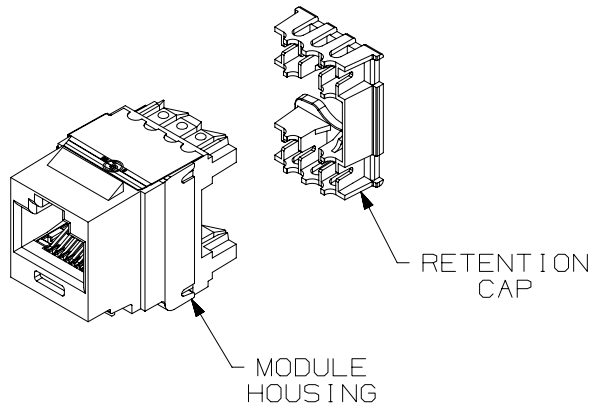

THIS COPY IS PROVIDED ON A RESTRICTED BASIS AND IS NOT TO BE USED IN ANY WAY DETRIMENTAL TO THE INTERESTS OF PANDUIT CORP.

ACTUAL SIZE

NOTES:

1. VISIT OUR ON-LINE CATALOG AT WWW.PANDUIT.COM FOR A LIST OF CURRENT PARTS APPLICABLE FOR USE WITH THIS PRODUCT.
2. DIMENSIONS IN [] ARE METRIC.
3. ALL MATERIALS AND COMPONENTS USED MEET THE MATERIAL RESTRICTIONS OF RoHS (EUROPEAN DIRECTIVE 2011/65/EU ON THE RESTRICTION OF HAZARDOUS SUBSTANCES) AS PROPOSED BY THE RoHS TECHNICAL ADAPTATION COMMITTEE.
4. WEIGHT: 1.495 LBS/100 PCS [678 g/100 PCS]
5. PART INCLUDES:
 1- MODULE: POLYCARBONATE
 1- RETENTION CAP: POLYCARBONATE
6. MODULE IS CODED FOR T568A AND T568B WIRING SCHEMES.
7. ALL CATEGORY 6A, 8 POSITION, 8 WIRE CONNECTOR MODULES ARE UNIVERSAL IN DESIGN. THEY WILL ACCEPT SIX AND EIGHT POSITION MODULAR PLUGS WITHOUT DAMAGE.

PART NUMBER		NK6X88M**		
TITLE				
NETKEY CATEGORY 6A PUNCHDOWN MODULE				
CUSTOMER DRAWING				
ITEM REVISION NAME		00075SAW/00		
DATASET FILE NAME		00075SAW_DC01/00A		
		THIRD ANGLE PROJECTION		
MATERIAL		SEE NOTE 5		
DRAWING NUMBER				00075SAW-01
DRAWN BY	DATE	CHK	SCALE	SIZE
BJN	11-13-19	ROJC	FULL	A