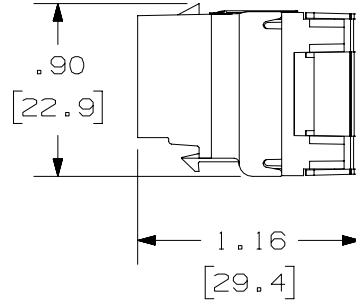

THIS COPY IS PROVIDED ON A RESTRICTED BASIS AND IS NOT TO BE USED IN ANY WAY DETRIMENTAL TO THE INTERESTS OF PANDUIT CORP.

ACTUAL SIZE

NOTES:

1. VISIT OUR ON-LINE CATALOG AT WWW.PANDUIT.COM FOR A LIST OF CURRENT PARTS APPLICABLE FOR USE WITH THIS PRODUCT.
2. DIMENSIONS IN [] ARE METRIC.
3. ALL MATERIALS AND COMPONENTS USED MEET THE MATERIAL RESTRICTIONS OF RoHS (EUROPEAN DIRECTIVE 2011/65/EU ON THE RESTRICTION OF HAZARDOUS SUBSTANCES) AS PROPOSED BY THE RoHS TECHNICAL ADAPTATION COMMITTEE.
4. WEIGHT: 1.495 LBS/100 PCS [678 g/100 PCS]
5. PART INCLUDES:
 1- MODULE: POLYCARBONATE
 1- RETENTION CAP: POLYCARBONATE
6. MODULE IS CODED FOR T568A AND T568B WIRING SCHEMES.
7. ALL CATEGORY 6A, 8 POSITION, 8 WIRE CONNECTOR MODULES ARE UNIVERSAL IN DESIGN. THEY WILL ACCEPT SIX AND EIGHT POSITION MODULAR PLUGS WITHOUT DAMAGE.

PART NUMBER		NK6X88M**		
TITLE				
NETKEY CATEGORY 6A PUNCHDOWN MODULE				
CUSTOMER DRAWING				
ITEM REVISION NAME		00075SAW/00		
DATASET FILE NAME		00075SAW_DC01/00A		
		THIRD ANGLE PROJECTION		
MATERIAL		SEE NOTE 5		
DRAWING NUMBER				00075SAW-01
DRAWN BY	DATE	CHK	SCALE	SIZE
BJN	11-13-19	ROJC	FULL	A