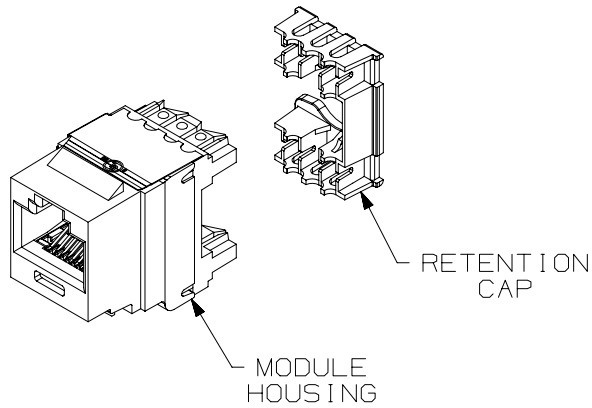

THIS COPY IS PROVIDED ON A RESTRICTED BASIS AND IS NOT TO BE USED IN ANY WAY DETRIMENTAL TO THE INTERESTS OF PANDUIT CORP.

ACTUAL SIZE

NOTES:

1. VISIT OUR ON-LINE CATALOG AT WWW.PANDUIT.COM FOR A LIST OF CURRENT PARTS APPLICABLE FOR USE WITH THIS PRODUCT.
2. DIMENSIONS IN [ ] ARE METRIC.
3. ALL MATERIALS AND COMPONENTS USED MEET THE MATERIAL RESTRICTIONS OF RoHS (EUROPEAN DIRECTIVE 2011/65/EU ON THE RESTRICTION OF HAZARDOUS SUBSTANCES) AS PROPOSED BY THE RoHS TECHNICAL ADAPTATION COMMITTEE.
4. WEIGHT: 1.495 LBS/100 PCS [ 678 g/100 PCS ]
5. PART INCLUDES:  
 1- MODULE: POLYCARBONATE  
 1- RETENTION CAP: POLYCARBONATE
6. MODULE IS CODED FOR T568A AND T568B WIRING SCHEMES.
7. ALL CATEGORY 6A, 8 POSITION, 8 WIRE CONNECTOR MODULES ARE UNIVERSAL IN DESIGN. THEY WILL ACCEPT SIX AND EIGHT POSITION MODULAR PLUGS WITHOUT DAMAGE.

PART NUMBER		<b>NK6X88M**</b>		
TITLE		<b>NETKEY CATEGORY 6A PUNCHDOWN MODULE</b>		
ITEM REVISION NAME		CUSTOMER DRAWING		
DATASET FILE NAME		00075SAW/00		
MATERIAL		00075SAW_DC01/00A		
DRAWING NUMBER		<b>PANDUIT</b>		
THIRD ANGLE PROJECTION				
MATERIAL		SEE NOTE 5		
DRAWING NUMBER		00075SAW-01		
DRAWN BY	DATE	CHK	SCALE	SIZE
BJN	11-13-19	ROJC	FULL	A