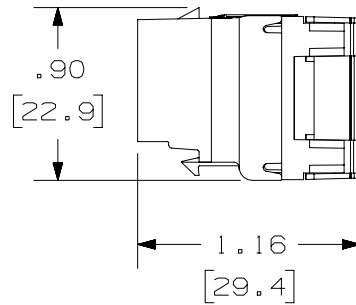

THIS COPY IS PROVIDED ON A RESTRICTED BASIS AND IS NOT TO BE USED IN ANY WAY DETRIMENTAL TO THE INTERESTS OF PANDUIT CORP.

ACTUAL SIZE

NOTES:

1. VISIT OUR ON-LINE CATALOG AT WWW.PANDUIT.COM FOR A LIST OF CURRENT PARTS APPLICABLE FOR USE WITH THIS PRODUCT.
2. DIMENSIONS IN [ ] ARE METRIC.
3. ALL MATERIALS AND COMPONENTS USED MEET THE MATERIAL RESTRICTIONS OF RoHS (EUROPEAN DIRECTIVE 2011/65/EU ON THE RESTRICTION OF HAZARDOUS SUBSTANCES) AS PROPOSED BY THE RoHS TECHNICAL ADAPTATION COMMITTEE.
4. WEIGHT: 1.495 LBS/100 PCS [ 678 g/100 PCS ]
5. PART INCLUDES:  
 1- MODULE: POLYCARBONATE  
 1- RETENTION CAP: POLYCARBONATE
6. MODULE IS CODED FOR T568A AND T568B WIRING SCHEMES.
7. ALL CATEGORY 6A, 8 POSITION, 8 WIRE CONNECTOR MODULES ARE UNIVERSAL IN DESIGN. THEY WILL ACCEPT SIX AND EIGHT POSITION MODULAR PLUGS WITHOUT DAMAGE.

PART NUMBER		<b>NK6X88M**</b>		
TITLE		<b>NETKEY CATEGORY 6A PUNCHDOWN MODULE</b>		
ITEM REVISION NAME		CUSTOMER DRAWING		
DATASET FILE NAME		00075SAW/00		
MATERIAL		00075SAW_DC01/00A		
DRAWING NUMBER		<b>PANDUIT</b>		
THIRD ANGLE PROJECTION				
MATERIAL		SEE NOTE 5		
DRAWING NUMBER		00075SAW-01		
DRAWN BY	DATE	CHK	SCALE	SIZE
BJN	11-13-19	ROJC	FULL	A