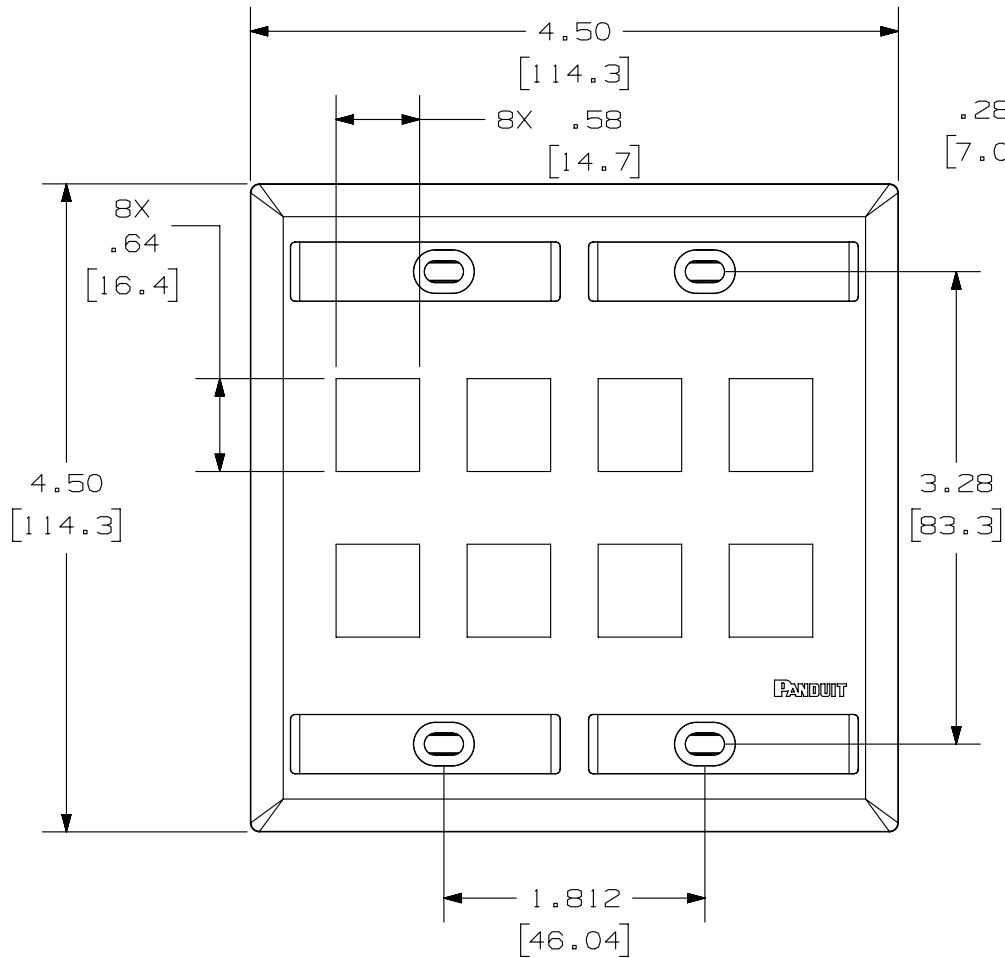

THIS COPY IS PROVIDED ON A RESTRICTED BASIS AND IS NOT TO BE USED IN ANY WAY DETRIMENTAL TO THE INTERESTS OF PANDUIT CORP.

PANDUIT P/N	WEIGHT
NK8F**	.96 LB/10 PCS (436.6 g/10 PCS)

NOTES:

- SEE CURRENT CATALOG FOR ADDITIONAL PART NUMBER SUFFIXES TO INDICATE COLOR AND OR PACKAGE QUANTITY.
- SEE CATALOG FOR COMPLETE LIST OF PARTS APPLICABLE FOR USE WITH THIS PART.
- DIMENSIONS IN PARENTHESES ARE IN METRIC.
- PART INCLUDES:
1- FACEPLATE
4- LABEL
4- LABEL COVER
4- MOUNTING SCREW (#6-32X 1.00")

PART NUMBER		NK8F**	
TITLE			
NETKEY 8 POSITION DOUBLE GANG FACEPLATE WITH LABELS			
CUSTOMER DRAWING			
ITEM REVISION NAME		M02799BA/00	
DATASET FILE NAME		M02799BA_DC02/00B	
UNLESS OTHERWISE SPECIFIED, DIMENSIONAL TOLERANCES ARE: IN [mm]		MATERIAL:	
.x ± .xxx ± .010 [.3]		ABS	
.xx ± .03 [.8]		DRAWING NUMBER:	
ANGLES ±		02799-02	
THIRD ANGLE PROJECTION		SHT 1 OF 1	
DRAWN BY	DATE	CHK	SCALE
JSP	7-2-07	EB	NONE
REV	DATE	BY	CHK
1	5-16-14	MDJR	REFR
R	7-2-07	JSP	EB