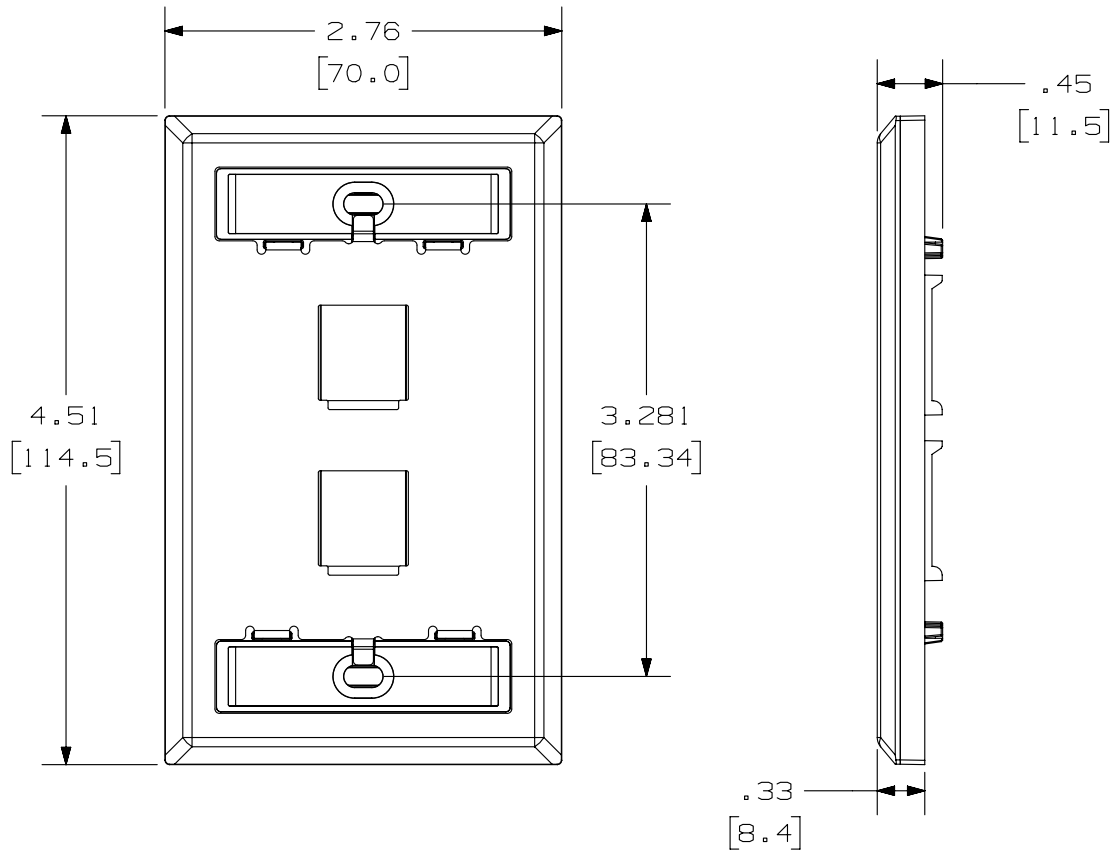

THIS COPY IS PROVIDED ON A RESTRICTED BASIS AND IS NOT TO BE USED IN ANY WAY DETRIMENTAL TO THE INTERESTS OF PANDUIT CORP.

PANDUIT P/N	WEIGHT
NKF2S	1.0 LB/10 PCS (458.1g/10 PCS)

NOTES:

- SEE CURRENT CATALOG FOR ADDITIONAL PART NUMBER SUFFIXES TO INDICATE COLOR AND OR PACKAGE QUANTITY.
- SEE CATALOG FOR COMPLETE LIST OF PARTS APPLICABLE FOR USE WITH THIS PART.
- DIMENSIONS IN [] ARE IN METRIC.
- PART INCLUDES:
 - 1- FACEPLATE
 - 2- #6-32 X 1" MOUNTING SCREWS
 - 2- LABEL
 - 2- LABEL COVER

PART NUMBER		NKF2S	
TITLE			
NETKEY 2 POSITION STAINLESS STEEL FACEPLATE WITH LABEL/COVER			
CUSTOMER DRAWING			
ITEM REVISION NAME		M02423AA/00	
DATASET FILE NAME		M02423AA_DC/00C	
UNLESS OTHERWISE SPECIFIED, DIMENSIONAL TOLERANCES ARE: IN [mm]		MATERIAL:	
.x ± .xxx ± .010 [.3]		FACEPLATE: S.S.	
.xx ± .03 [.8]		BACKING: ABS	
ANGLES ±		DRAWING NUMBER:	
		02423-01	
DRAWN BY	DATE	CHK	SCALE
JSP	3-16-06	MJD	NONE
REV	DATE	BY	CHK
3	5/19/14	JSP	REFR
APR	DESCRIPTION		ECN
JCK	REVISED AND REDRAWN, PREVIOUS REVISIONS HAVE BEEN OMITTED.		02423-01
SHT 1 OF 1		A	